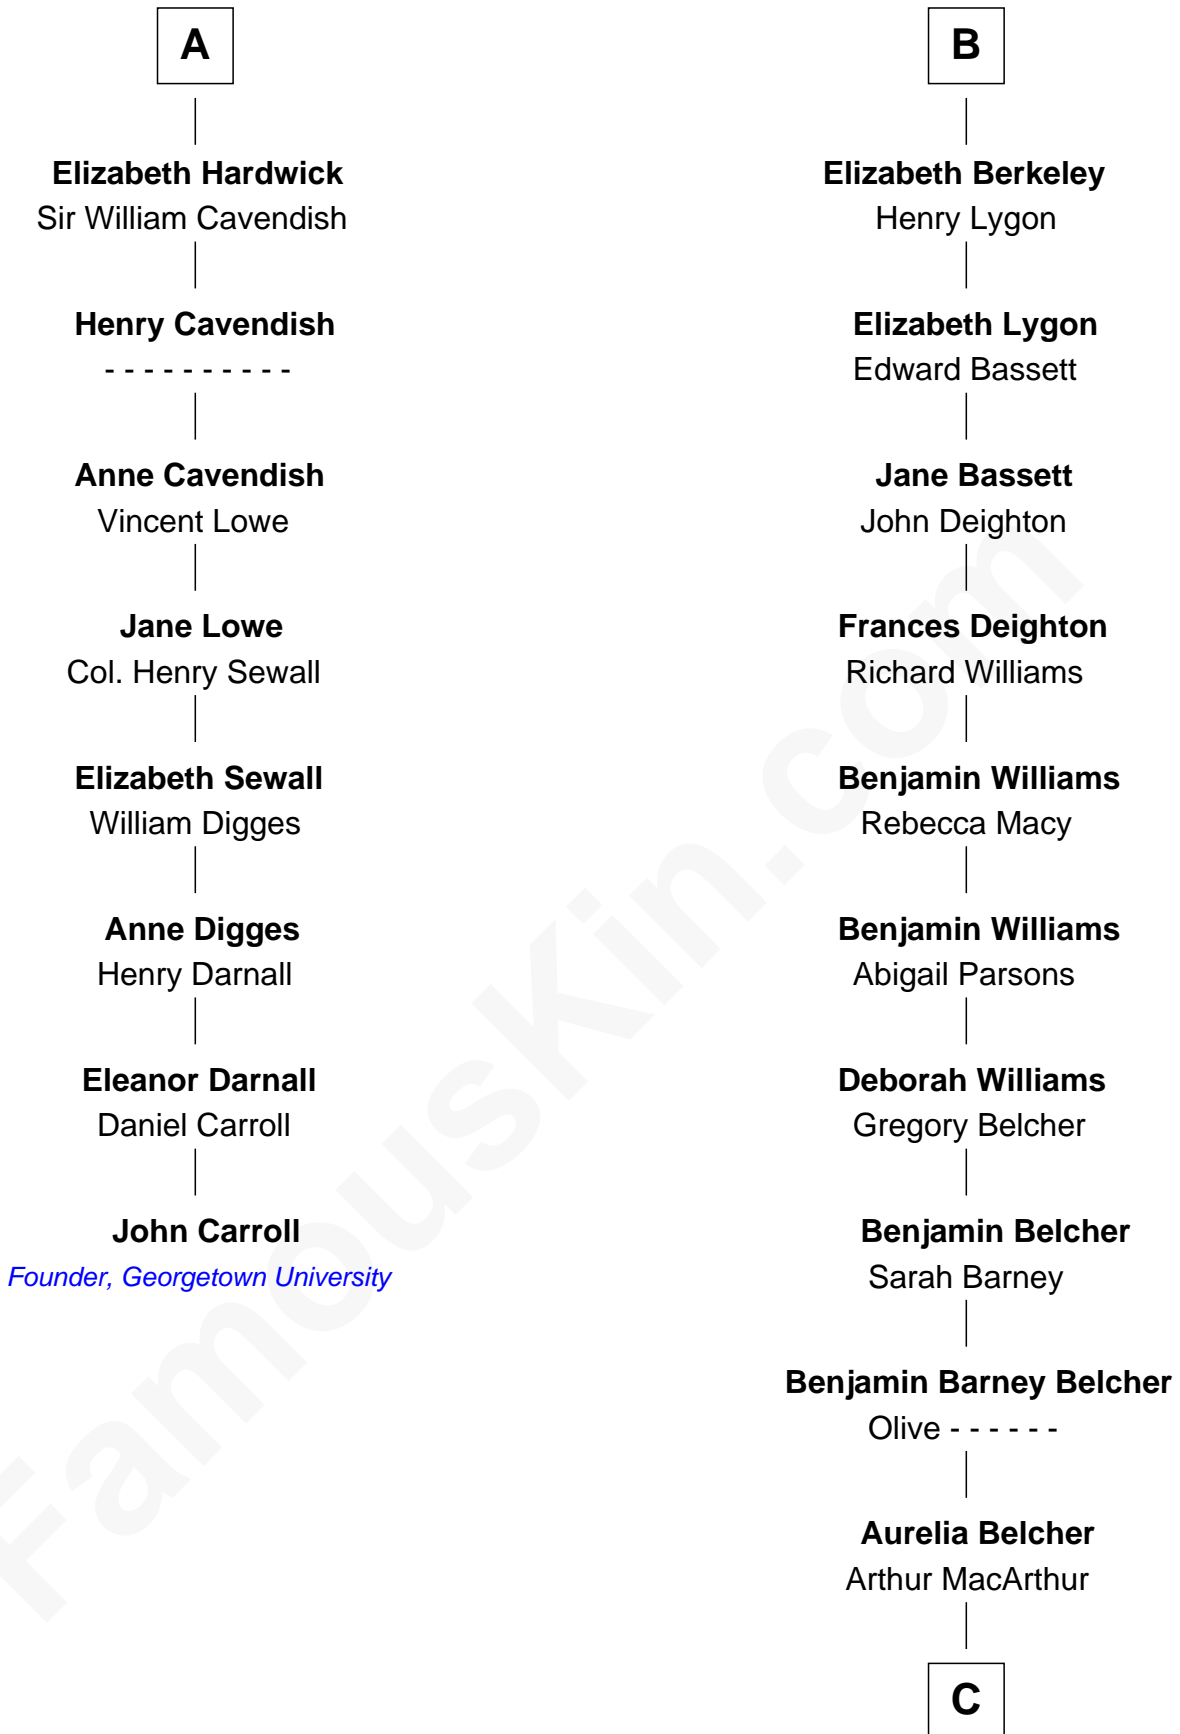

FamousKin.com

Relationship Chart of

John Carroll

Founder of Georgetown University

14th cousin 4 times removed of

General Douglas MacArthur

U.S. Army - World War II

C

Gen. Arthur MacArthur
Mary Pinckney Hardy

General Douglas MacArthur
U.S. Army - World War II

FamousKin.com