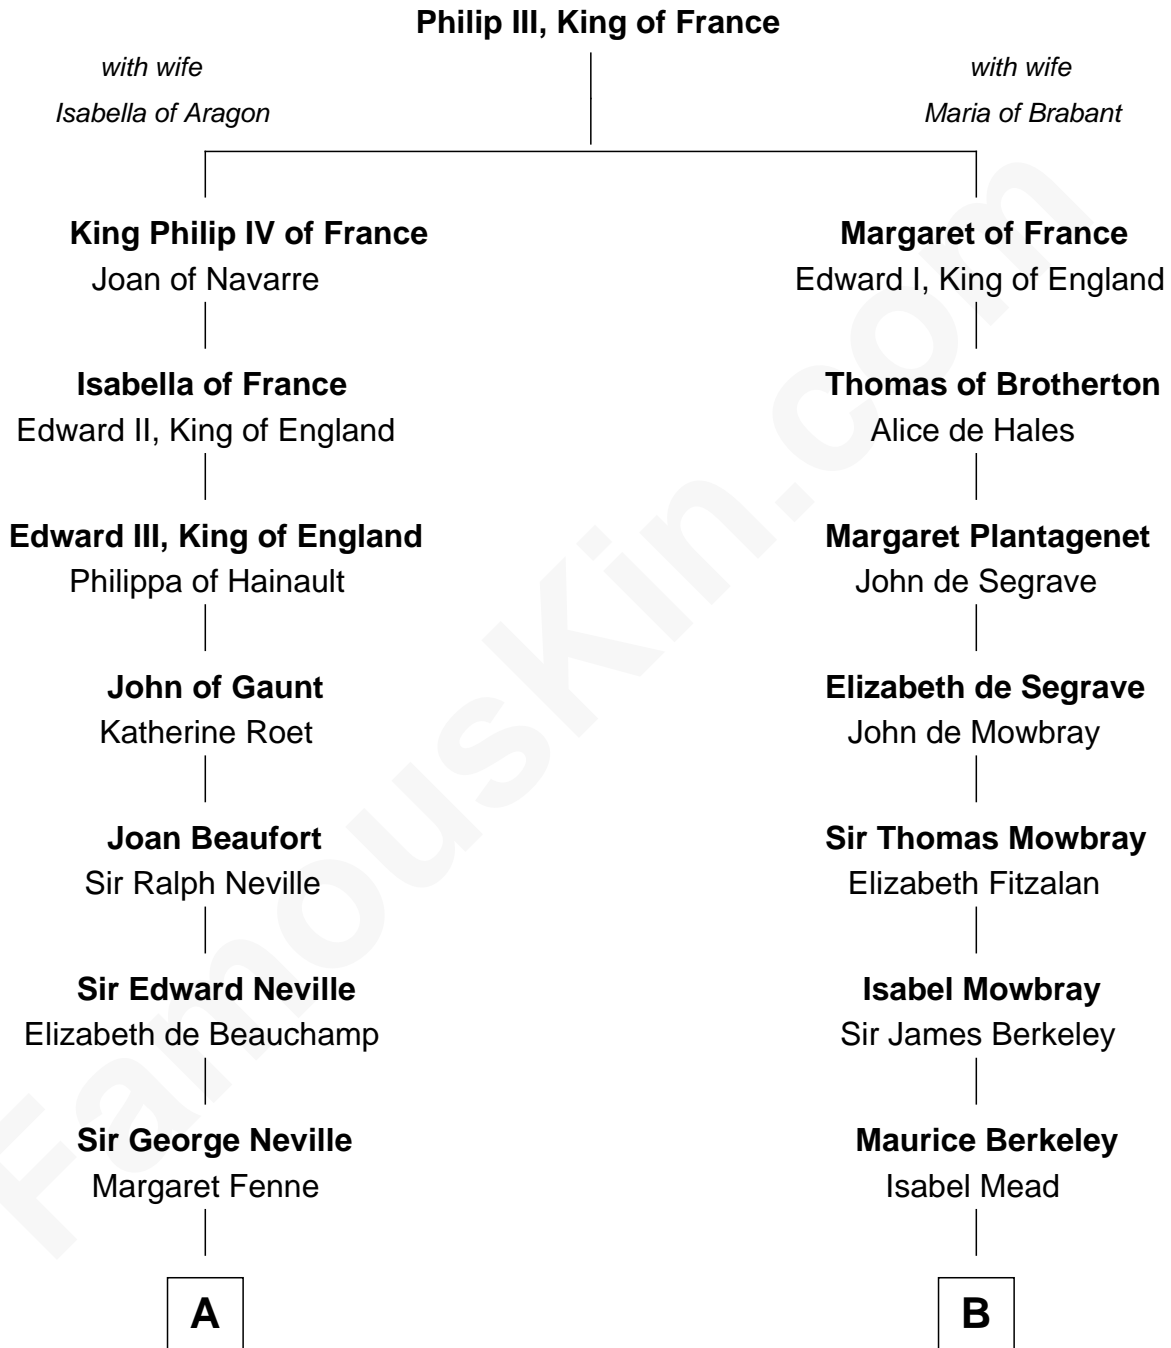

FamousKin.com

Relationship Chart of

John Carroll

Founder of Georgetown University

15th cousin 5 times removed of

General Douglas MacArthur

U.S. Army - World War II

FamousKin.com