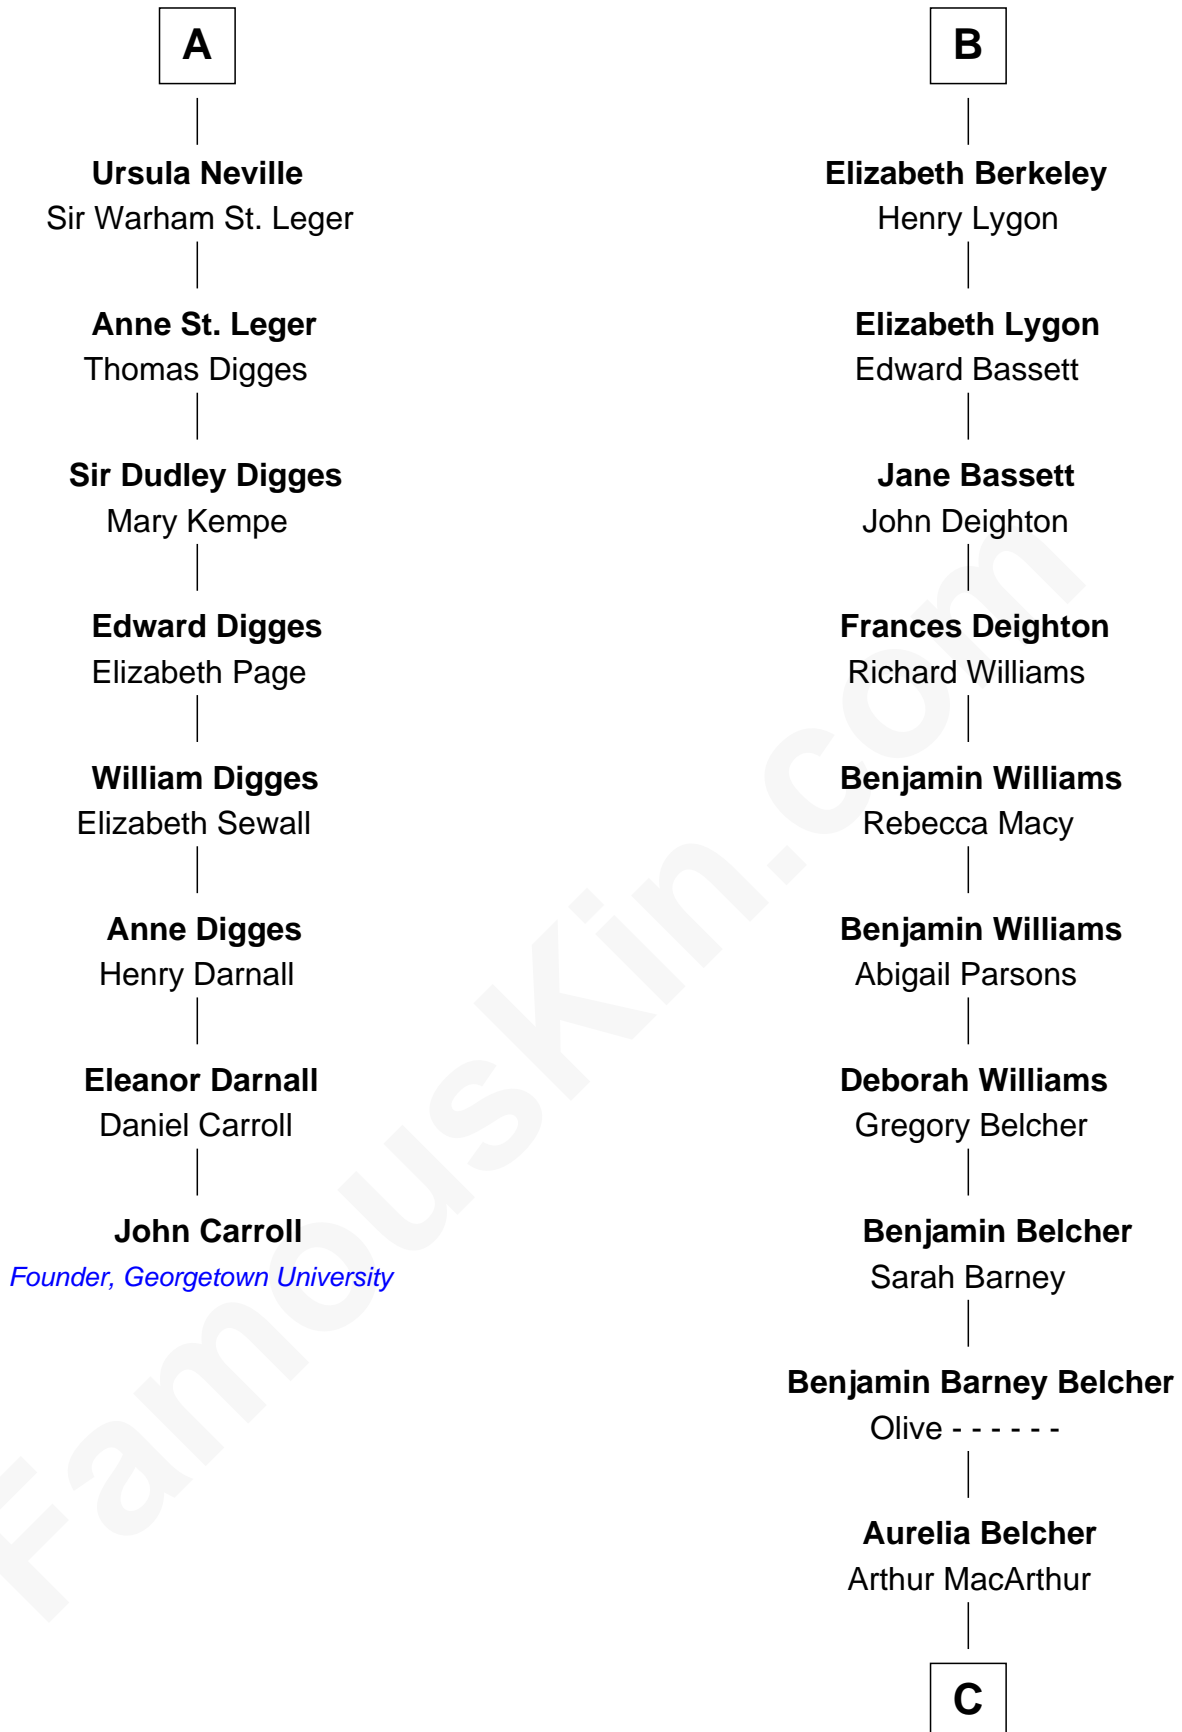

FamousKin.com

Relationship Chart of

John Carroll

Founder of Georgetown University

14th cousin 4 times removed of

General Douglas MacArthur

U.S. Army - World War II

Sir Maurice de Berkeley

Eve la Zouche

Thomas de Berkeley

Katherine de Clyvedon

Sir John Berkeley

Elizabeth Betteshorne

Eleanor Berkeley

Sir Richard Poynings

Eleanor Poynings

Maurice de Berkeley

Margaret - - - - -

Thomas Berkeley

Catherine Botetourte

Maurice Berkeley

Johanna Denham

Maurice Berkeley

Ellen Montfort

Sir William Berkeley

Anne Stafford

Richard Berkeley

Elizabeth Conningsby

Sir John Berkeley

Isabel Dennis

B

C