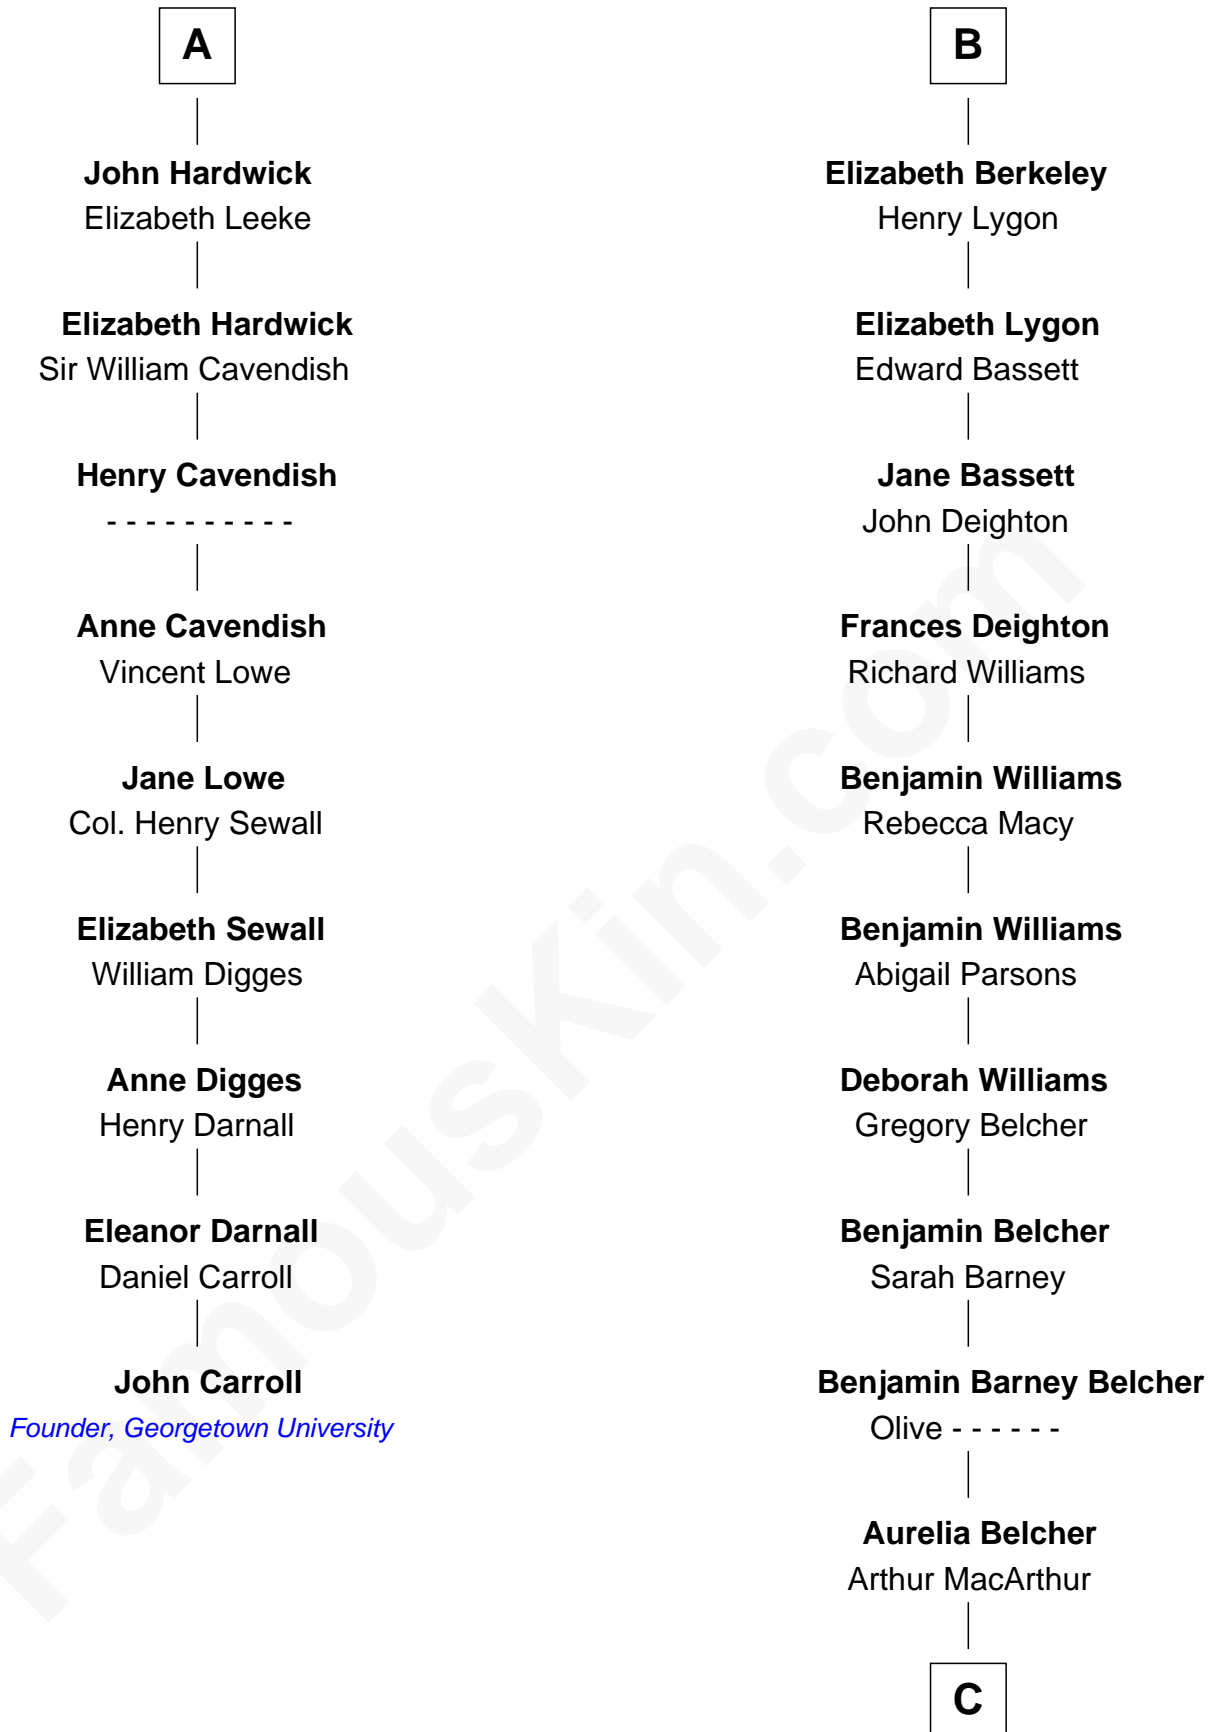

FamousKin.com

Relationship Chart of

John Carroll

Founder of Georgetown University

15th cousin 3 times removed of

General Douglas MacArthur

U.S. Army - World War II

Humphrey de Bohun

Elizabeth Plantagenet

Eleanor de Bohun

Sir James le Boteler

Pernel le Boteler

Sir Gilbert Talbot

Sir Richard Talbot

Ankaret le Strange

Mary Talbot

Sir William de Bohun

Elizabeth de Badlesmere

Elizabeth de Bohun

Sir Richard Fitzalan

Elizabeth Fitzalan

Sir Thomas Mowbray

Isabel Mowbray

Sir James Berkeley

Maurice Berkeley

Isabel Mead

Anne Berkeley

Sir William Dennis

Isabel Dennis

Sir John Berkeley

B

C