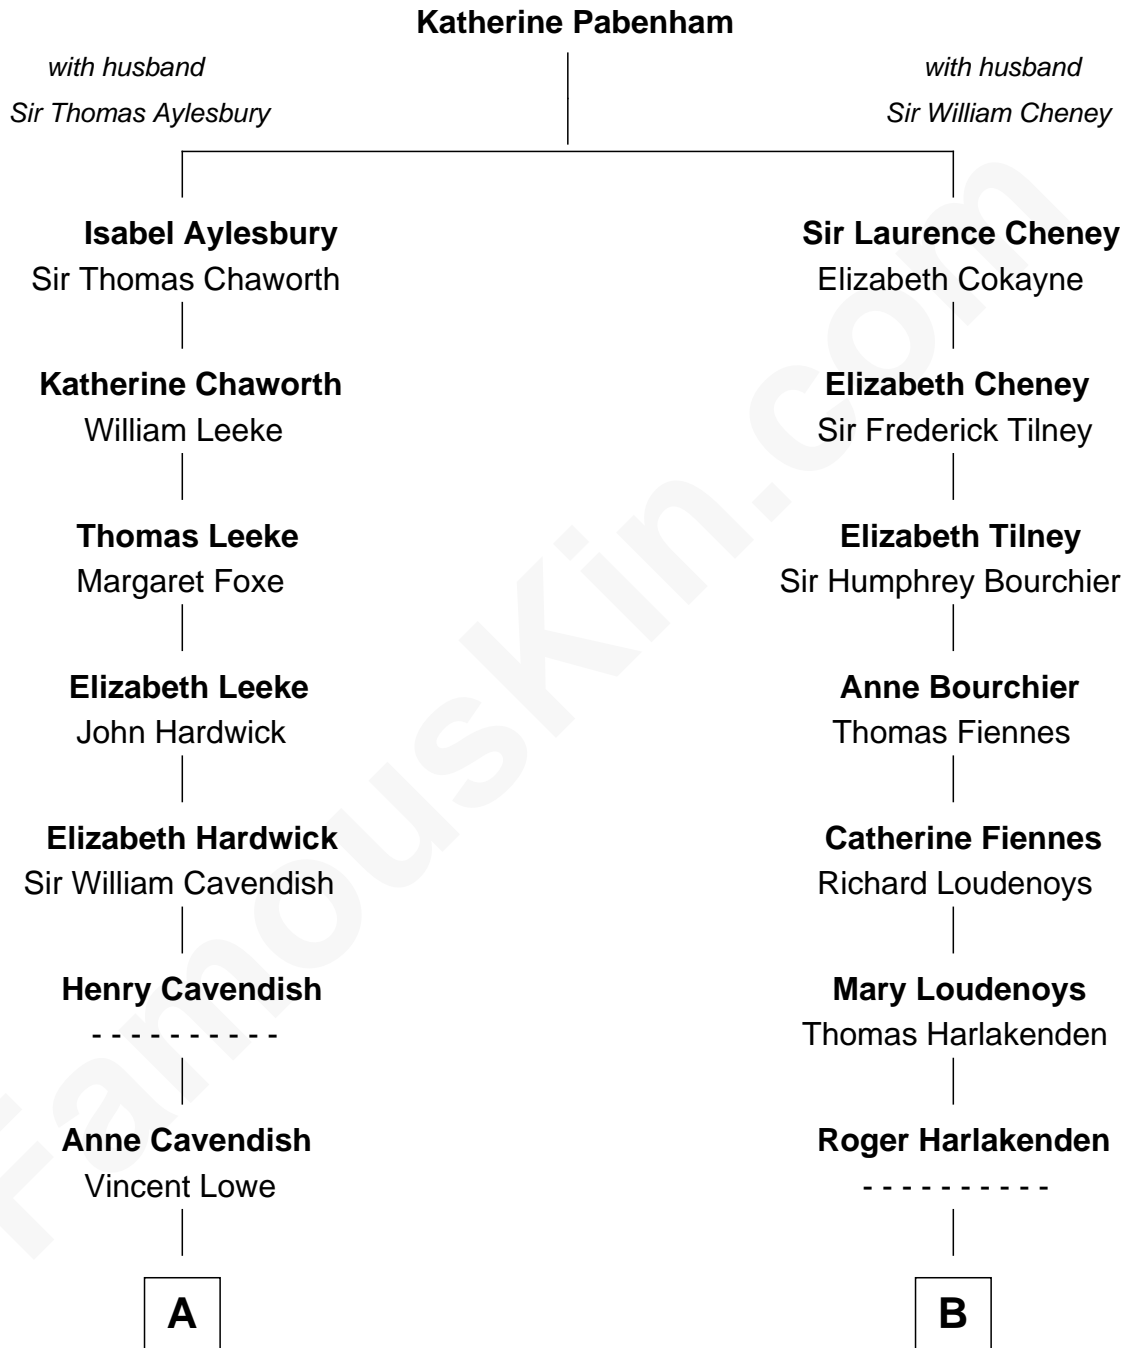

FamousKin.com

Relationship Chart of

John Carroll

Founder of Georgetown University

11th cousin 6 times removed of

Frank Lloyd Wright
American Architect

A

Jane Lowe
Col. Henry Sewall

Elizabeth Sewall
William Digges

Anne Digges
Henry Darnall

Eleanor Darnall
Daniel Carroll

John Carroll
Founder, Georgetown University

B

Richard Harlakenden
Margaret Huberd

Mabel Harlakenden
John Haynes

Ruth Haynes
Samuel Wyllys