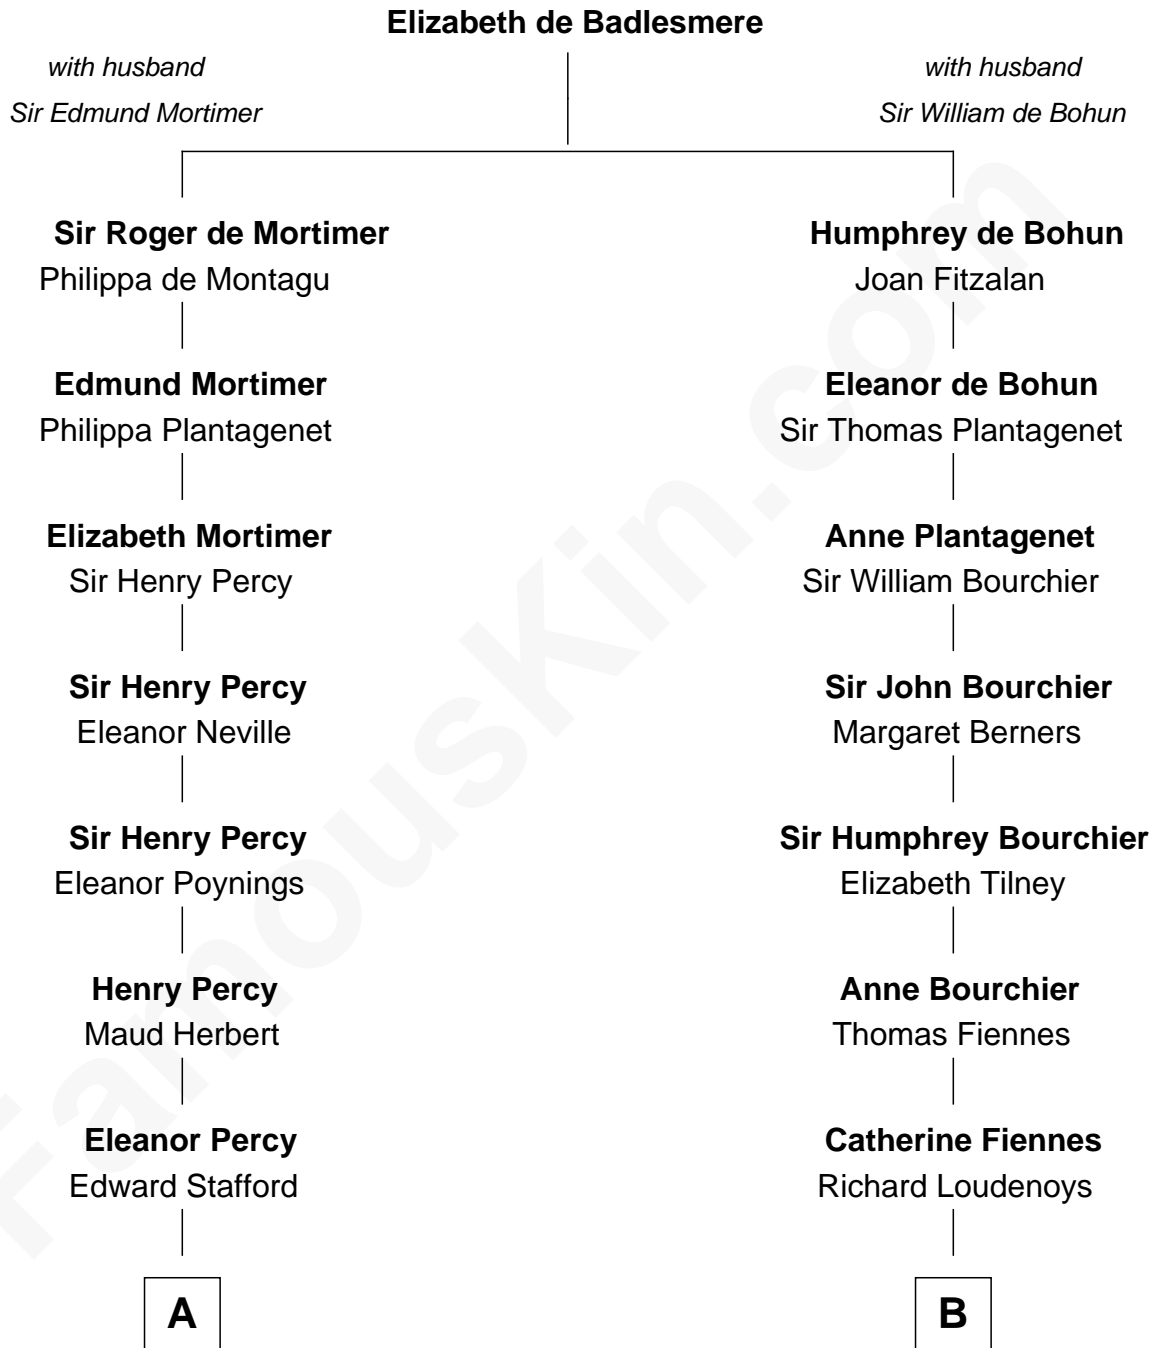

FamousKin.com

Relationship Chart of

John Carroll

Founder of Georgetown University

15th cousin 4 times removed of

Frank Lloyd Wright
American Architect

C

Rev. David Wright

Abigail Goddard

William Carey Wright

Anna Lloyd Jones

Frank Lloyd Wright

American Architect

FamousKin.com