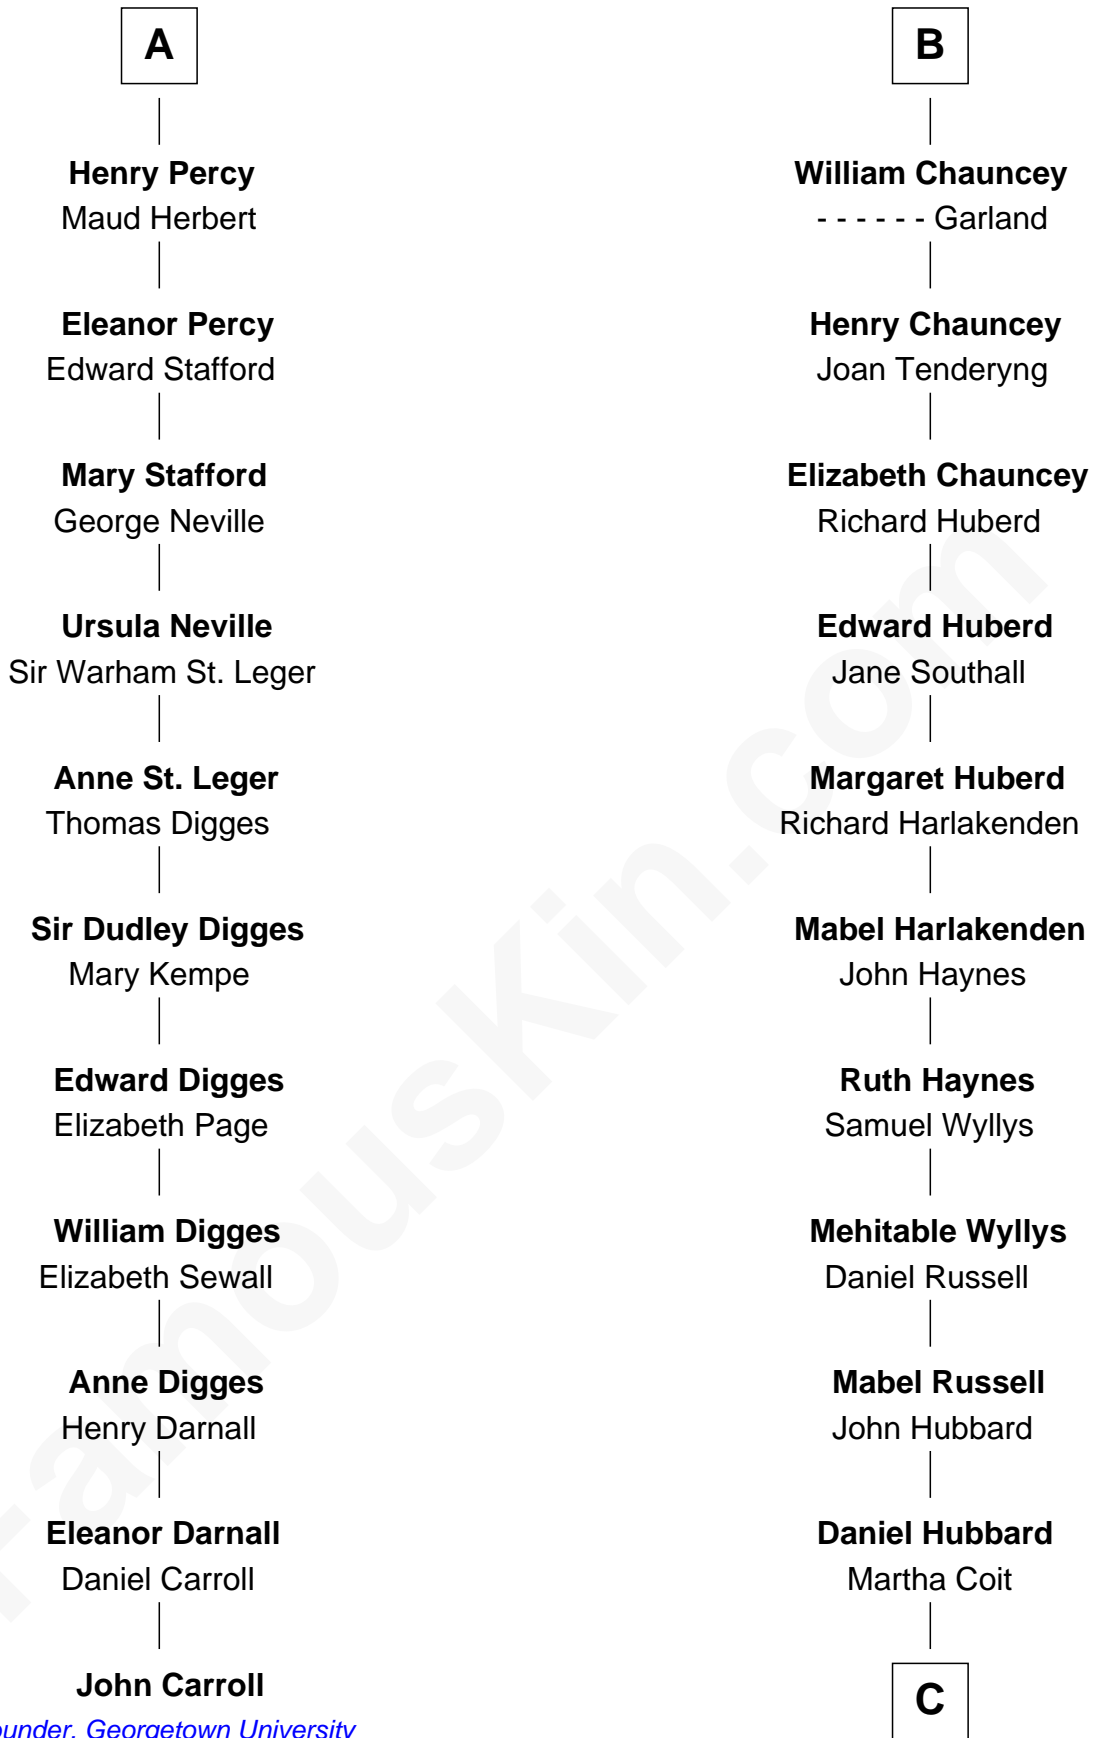

## Relationship Chart of

### John Carroll

Founder of Georgetown University

17th cousin 4 times removed of

**Frank Lloyd Wright**  
American Architect

**Sir William de Ferrers**  
Agnes of Chester

**C**

**Capt. Russell Hubbard**

Mary Gray

**Martha Hubbard**

David Wright

**Rev. David Wright**

Abigail Goddard

**William Carey Wright**

Anna Lloyd Jones

**Frank Lloyd Wright**

*American Architect*