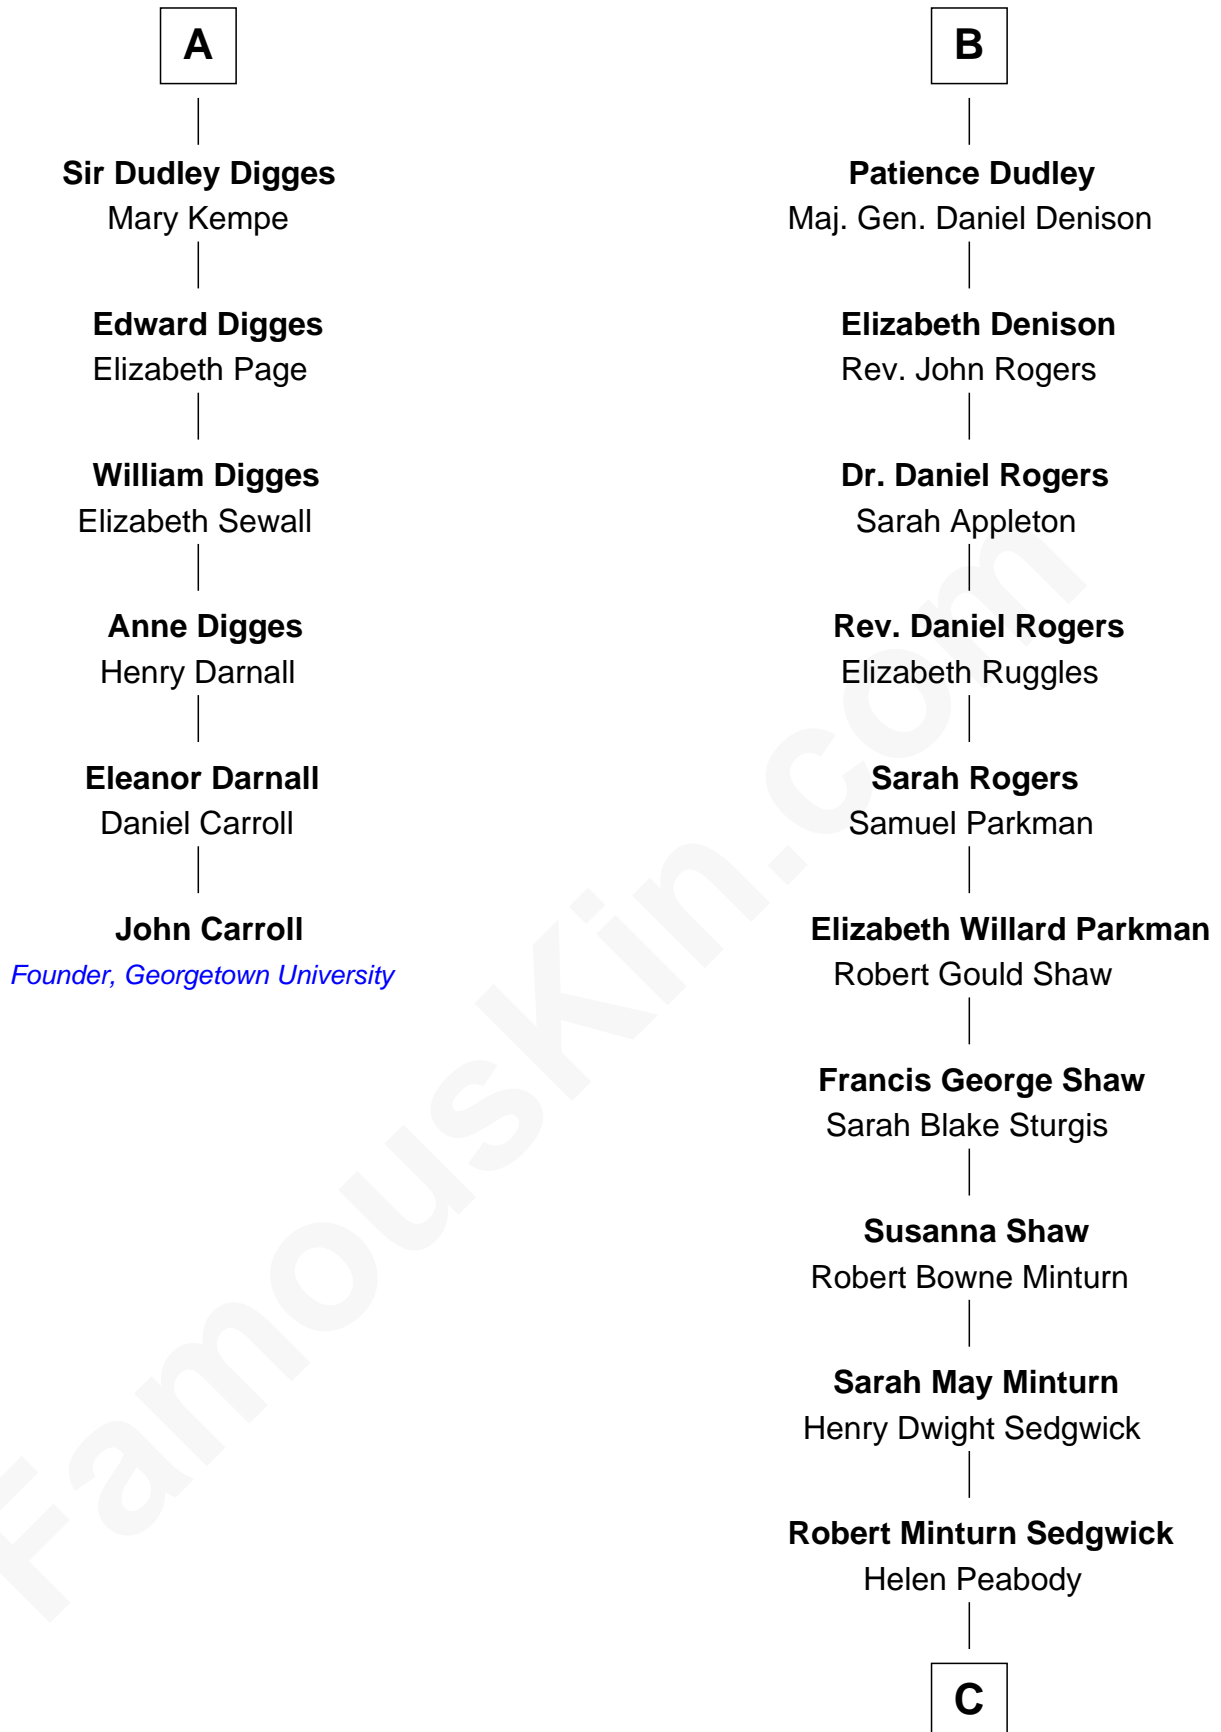

## Relationship Chart of

### John Carroll

Founder of Georgetown University

12th cousin 6 times removed of

**Kyra Sedgwick**

TV and Movie Actress

C

Henry Dwight Sedgwick

Patricia Ann Rosenwald