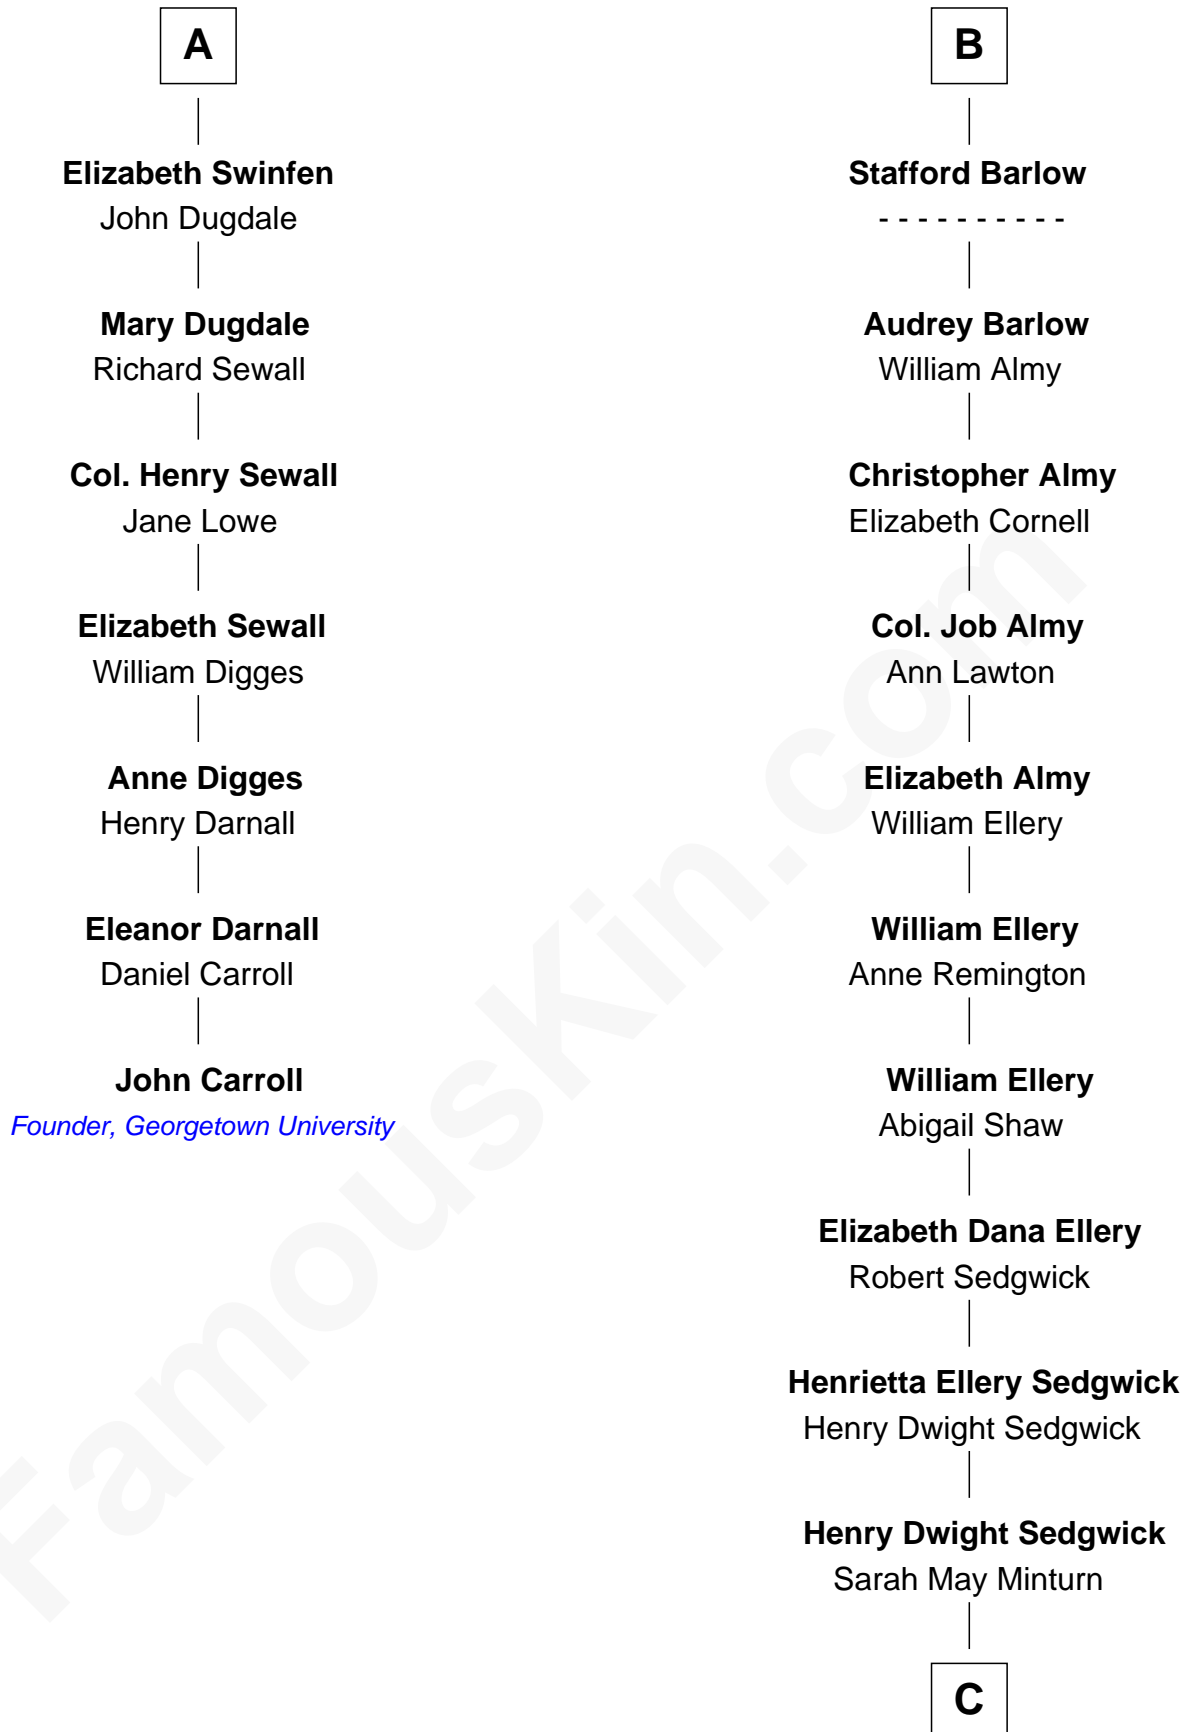

FamousKin.com Relationship Chart of

John Carroll

Founder of Georgetown University

13th cousin 6 times removed of

Kyra Sedgwick

TV and Movie Actress

Sir John Stafford

Margaret Stafford

C

Robert Minturn Sedgwick

Helen Peabody

Henry Dwight Sedgwick

Patricia Ann Rosenwald

Kyra Sedgwick

TV and Movie Actress

FamousKin.com