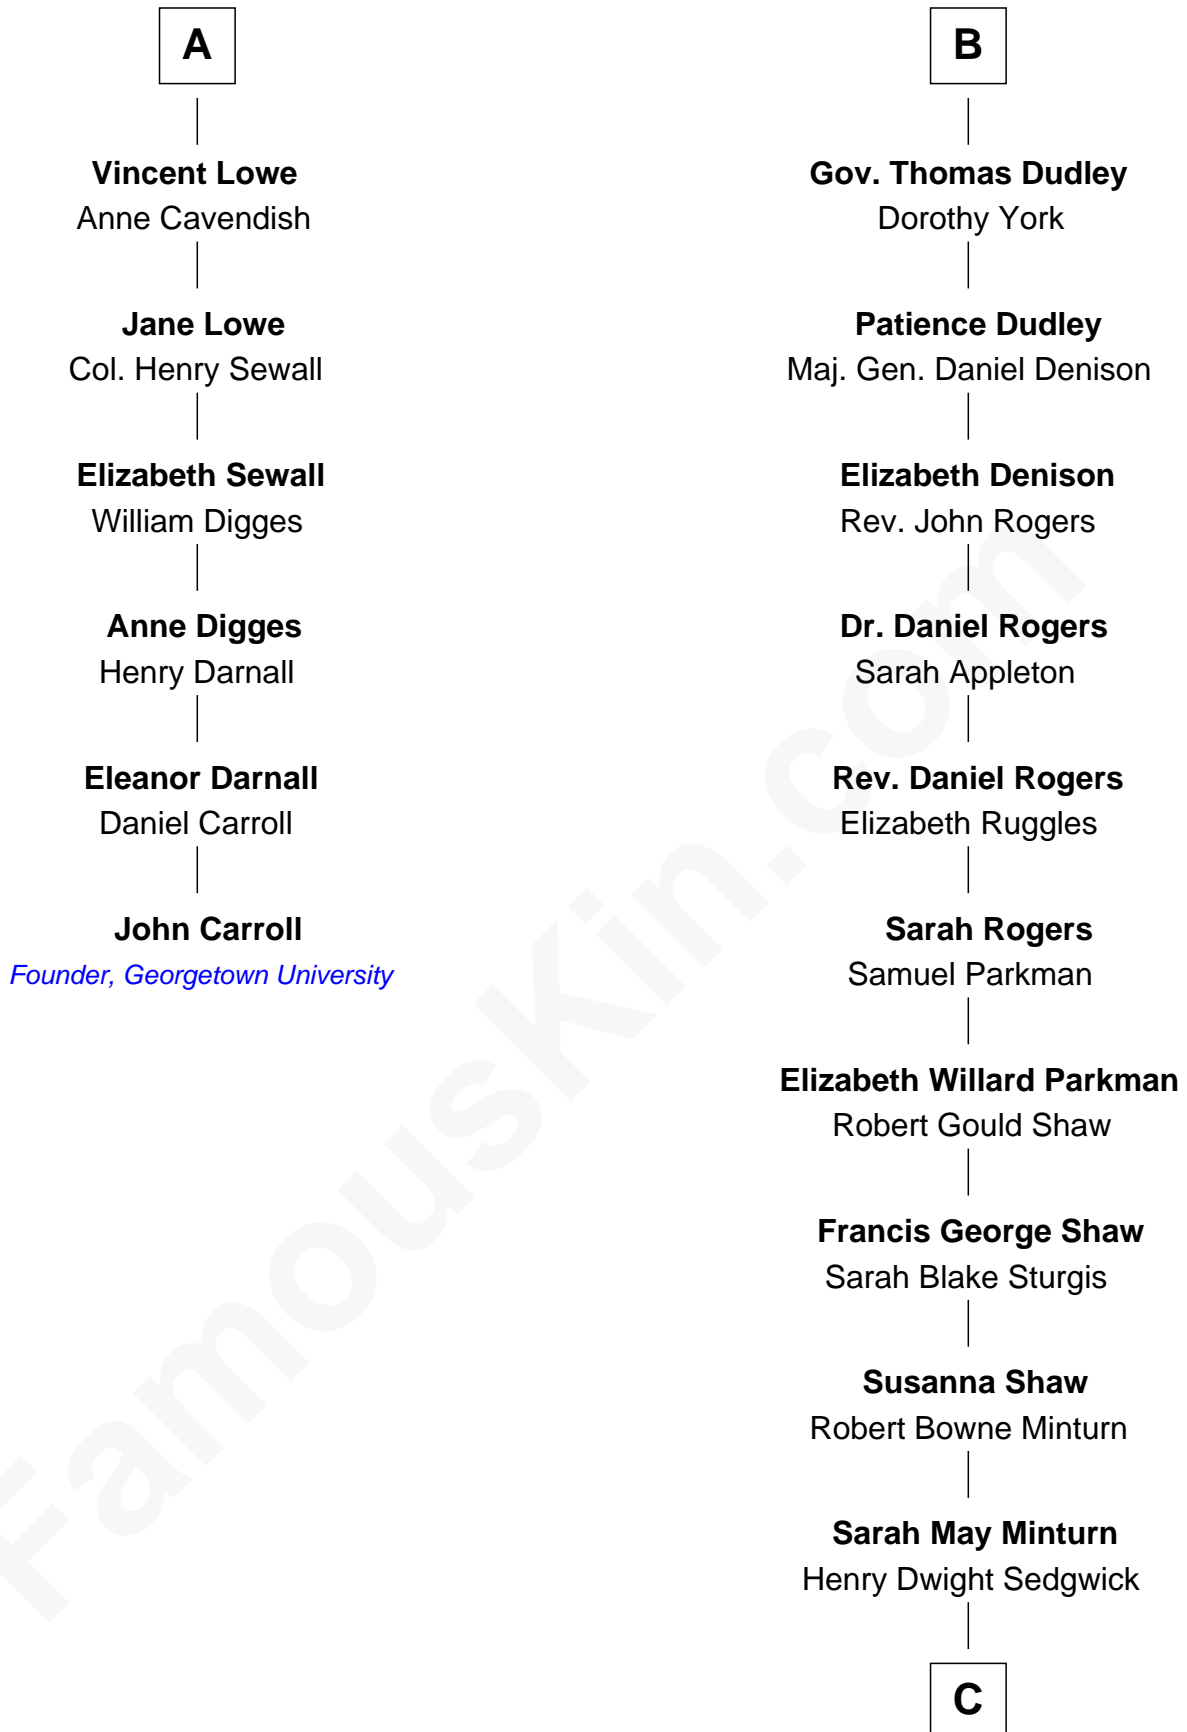

FamousKin.com

Relationship Chart of

John Carroll

Founder of Georgetown University

12th cousin 7 times removed of

Kyra Sedgwick

TV and Movie Actress

Sir Hugh Shirley

Beatrice Brewes

C

Robert Minturn Sedgwick

Helen Peabody

Henry Dwight Sedgwick

Patricia Ann Rosenwald

Kyra Sedgwick

TV and Movie Actress