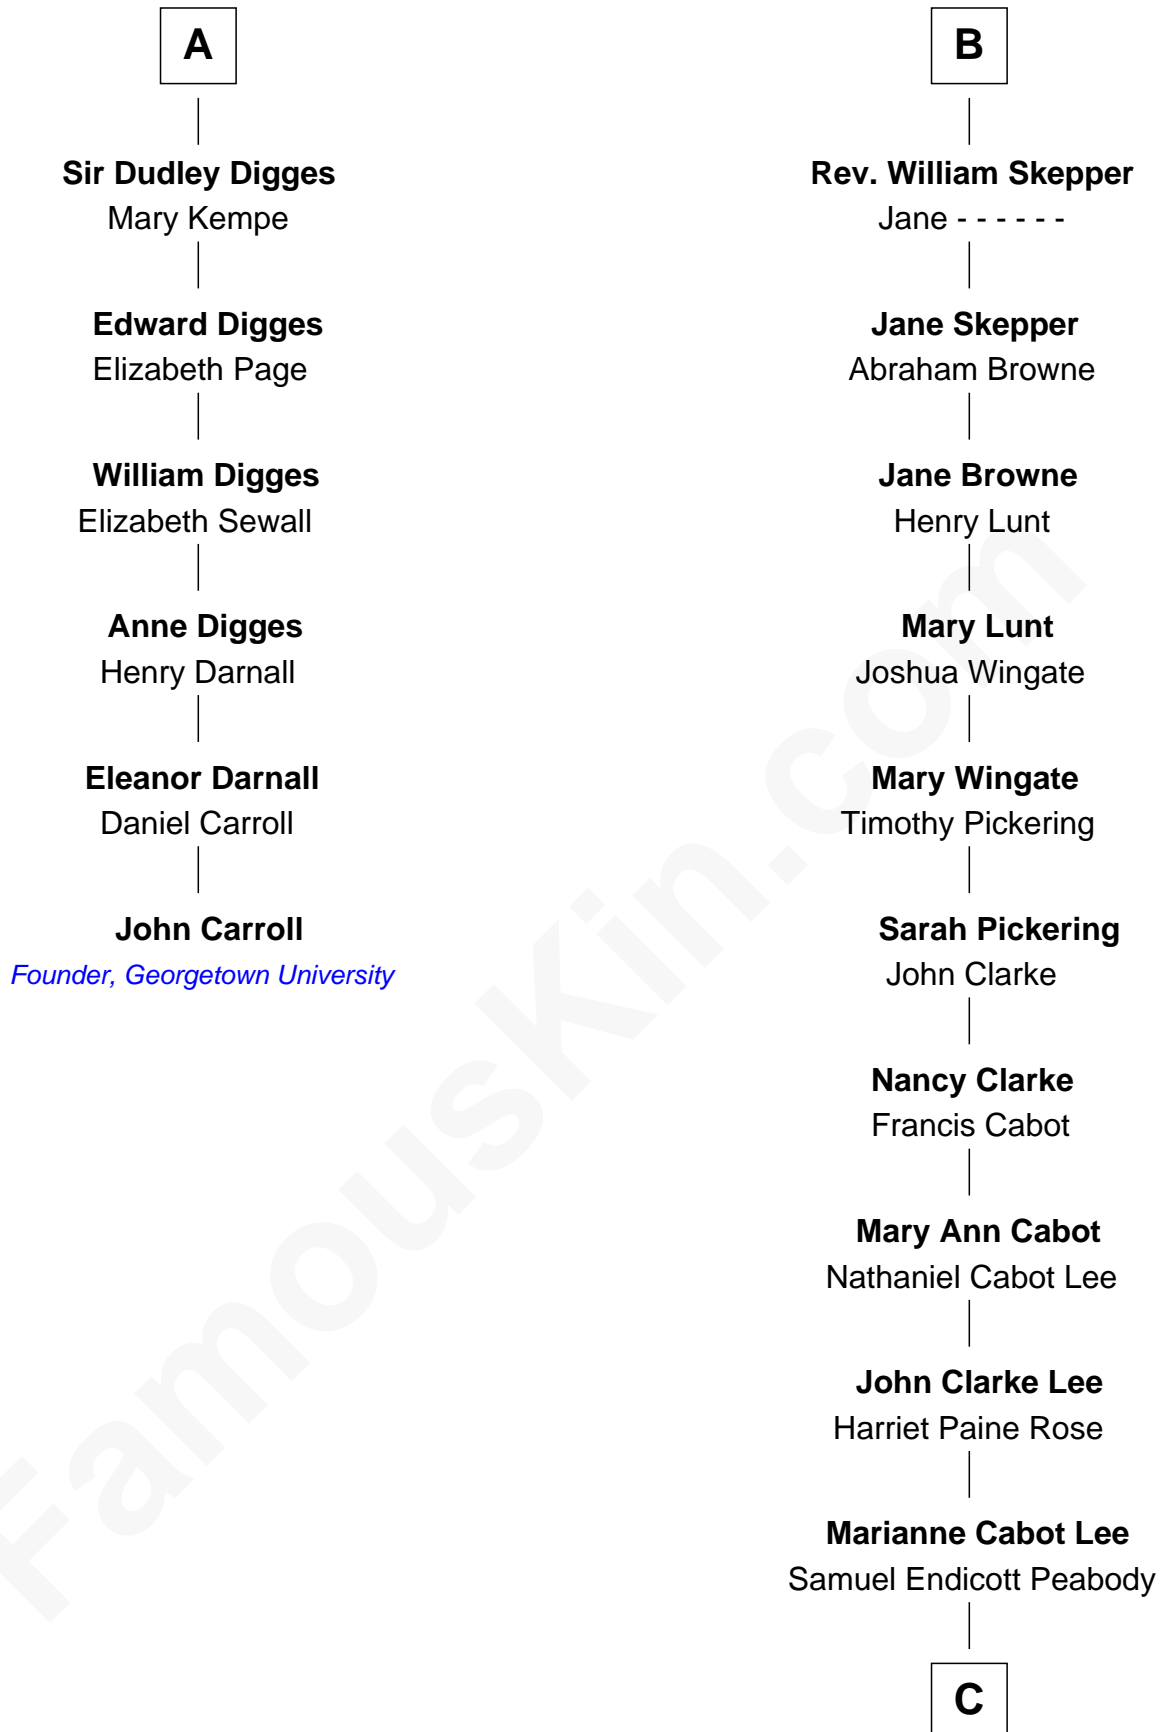

FamousKin.com

Relationship Chart of

John Carroll

Founder of Georgetown University

12th cousin 8 times removed of

Kyra Sedgwick

TV and Movie Actress

C

Rev. Dr. Endicott Peabody

Fannie Peabody

Helen Peabody

Robert Minturn Sedgwick

Henry Dwight Sedgwick

Patricia Ann Rosenwald

Kyra Sedgwick

TV and Movie Actress