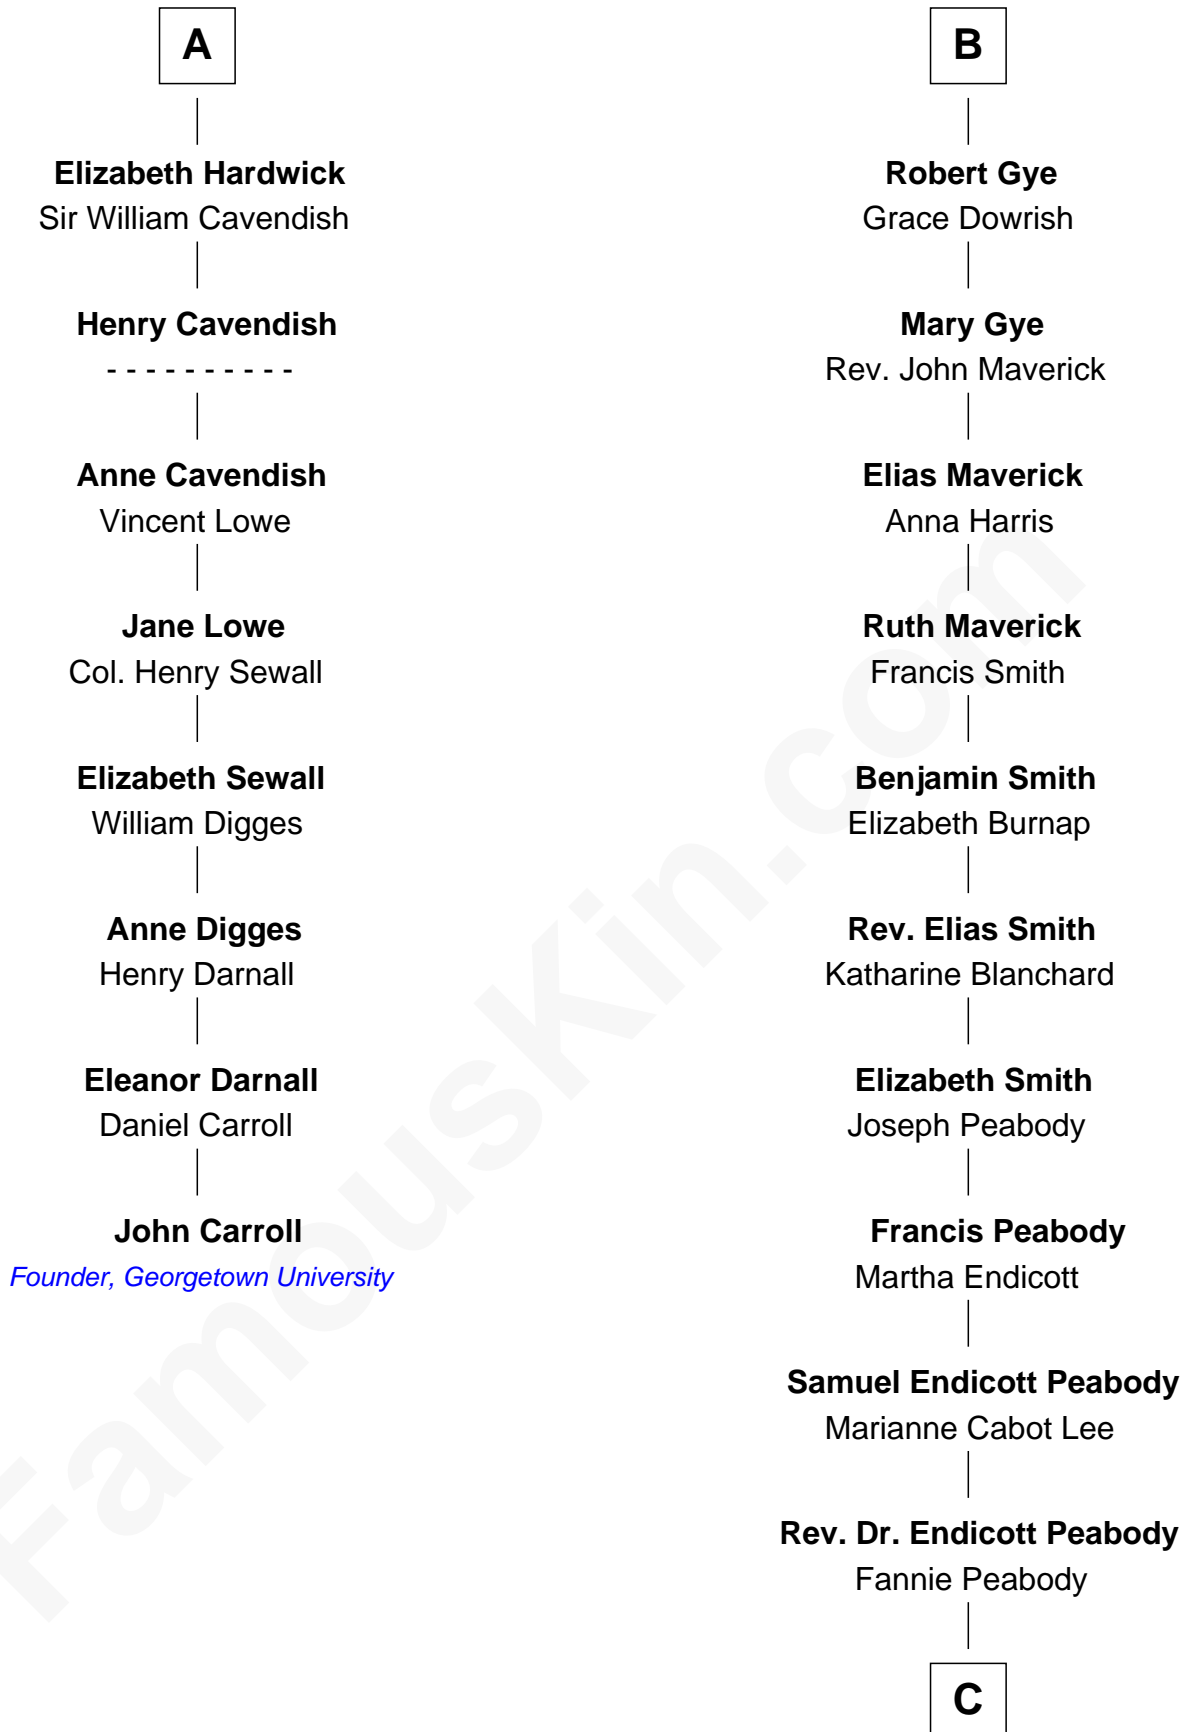

FamousKin.com Relationship Chart of

John Carroll

Founder of Georgetown University

14th cousin 5 times removed of

Kyra Sedgwick

TV and Movie Actress

Edmund Fitzalan

Alice de Warenne

C

Helen Peabody

Robert Minturn Sedgwick

Henry Dwight Sedgwick

Patricia Ann Rosenwald

Kyra Sedgwick

TV and Movie Actress

FamousKin.com