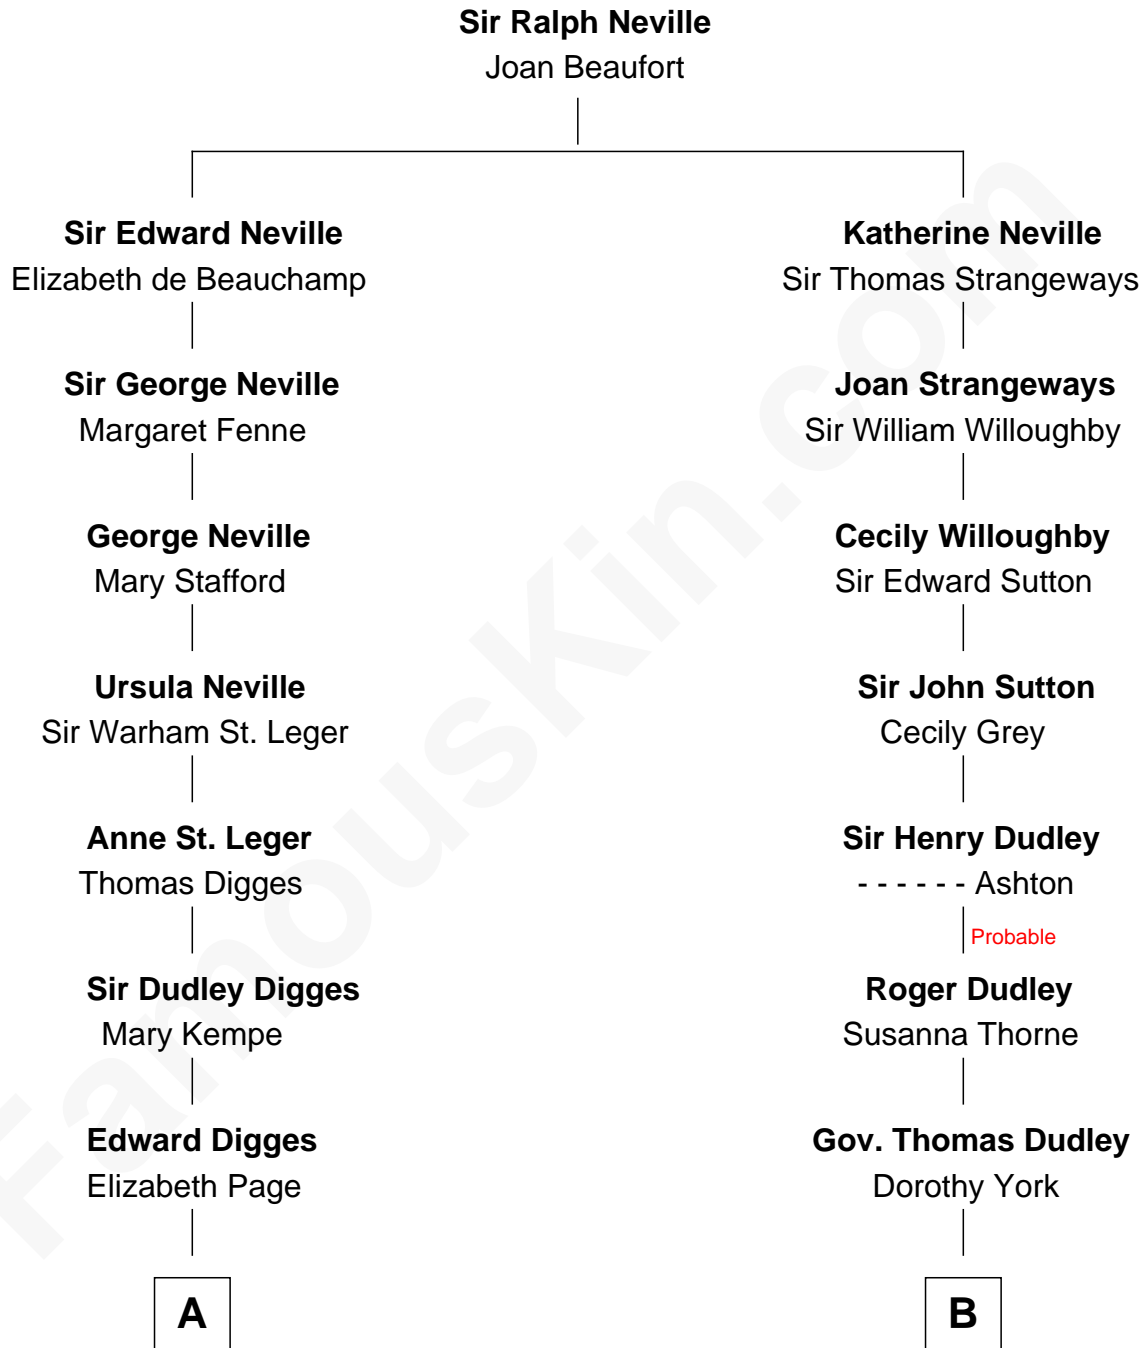

FamousKin.com

Relationship Chart of

John Carroll

Founder of Georgetown University

10th cousin 8 times removed of

Kyra Sedgwick

TV and Movie Actress

C

Henry Dwight Sedgwick

Patricia Ann Rosenwald

Kyra Sedgwick

TV and Movie Actress

FamousKin.com