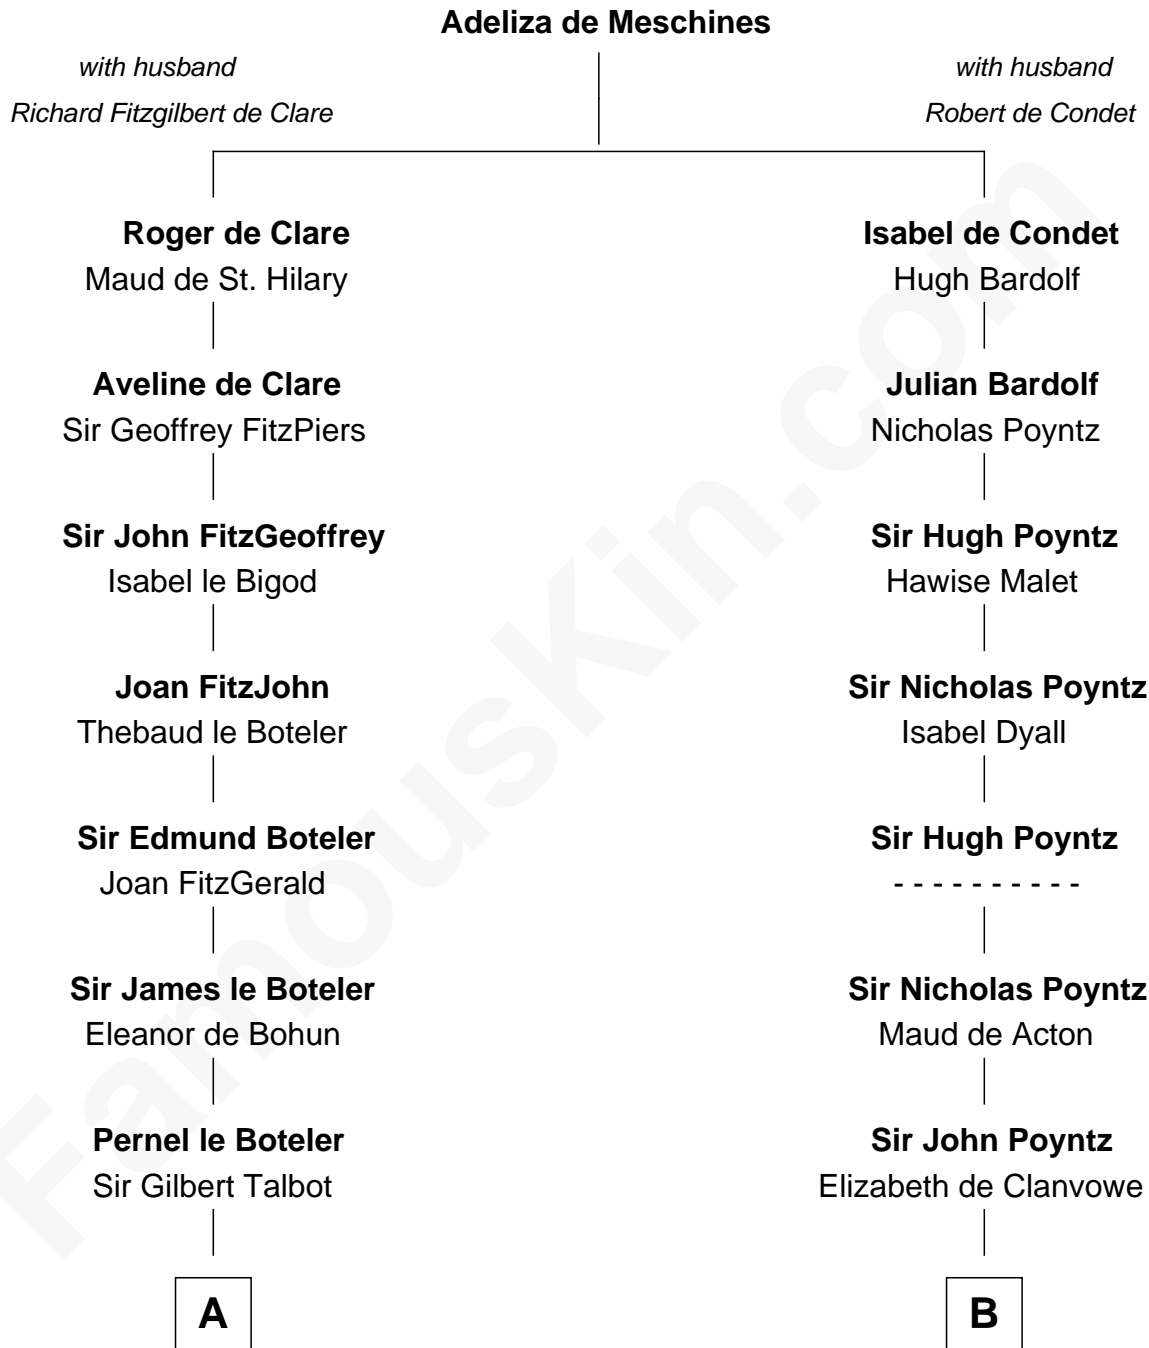

FamousKin.com

Relationship Chart of

John Carroll

Founder of Georgetown University

19th cousin 1 time removed of

William Ellery

Signer of the Declaration of Independence

C

Elizabeth Sewall

William Digges

Anne Digges

Henry Darnall

Eleanor Darnall

Daniel Carroll

John Carroll

Founder, Georgetown University