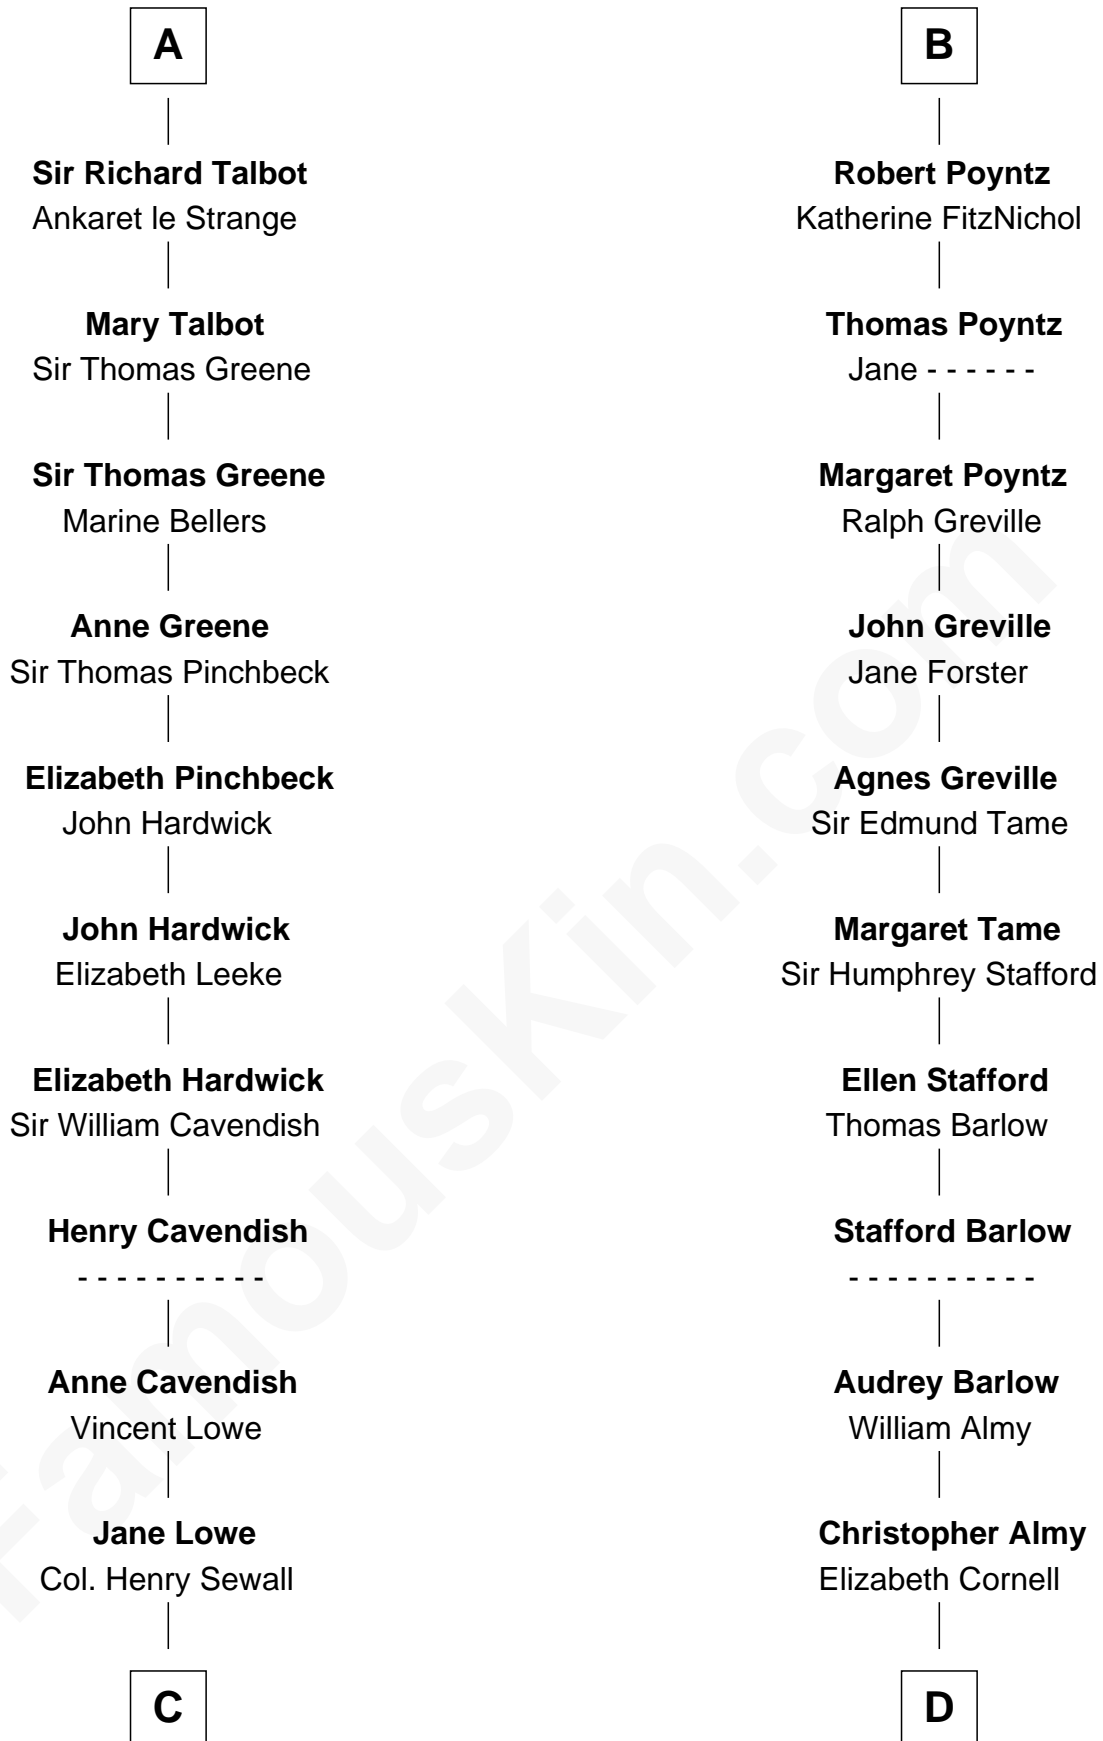

FamousKin.com

Relationship Chart of

John Carroll

Founder of Georgetown University

19th cousin 1 time removed of

William Ellery

Signer of the Declaration of Independence

C

Elizabeth Sewall

William Digges

Anne Digges

Henry Darnall

Eleanor Darnall

Daniel Carroll

John Carroll

Founder, Georgetown University