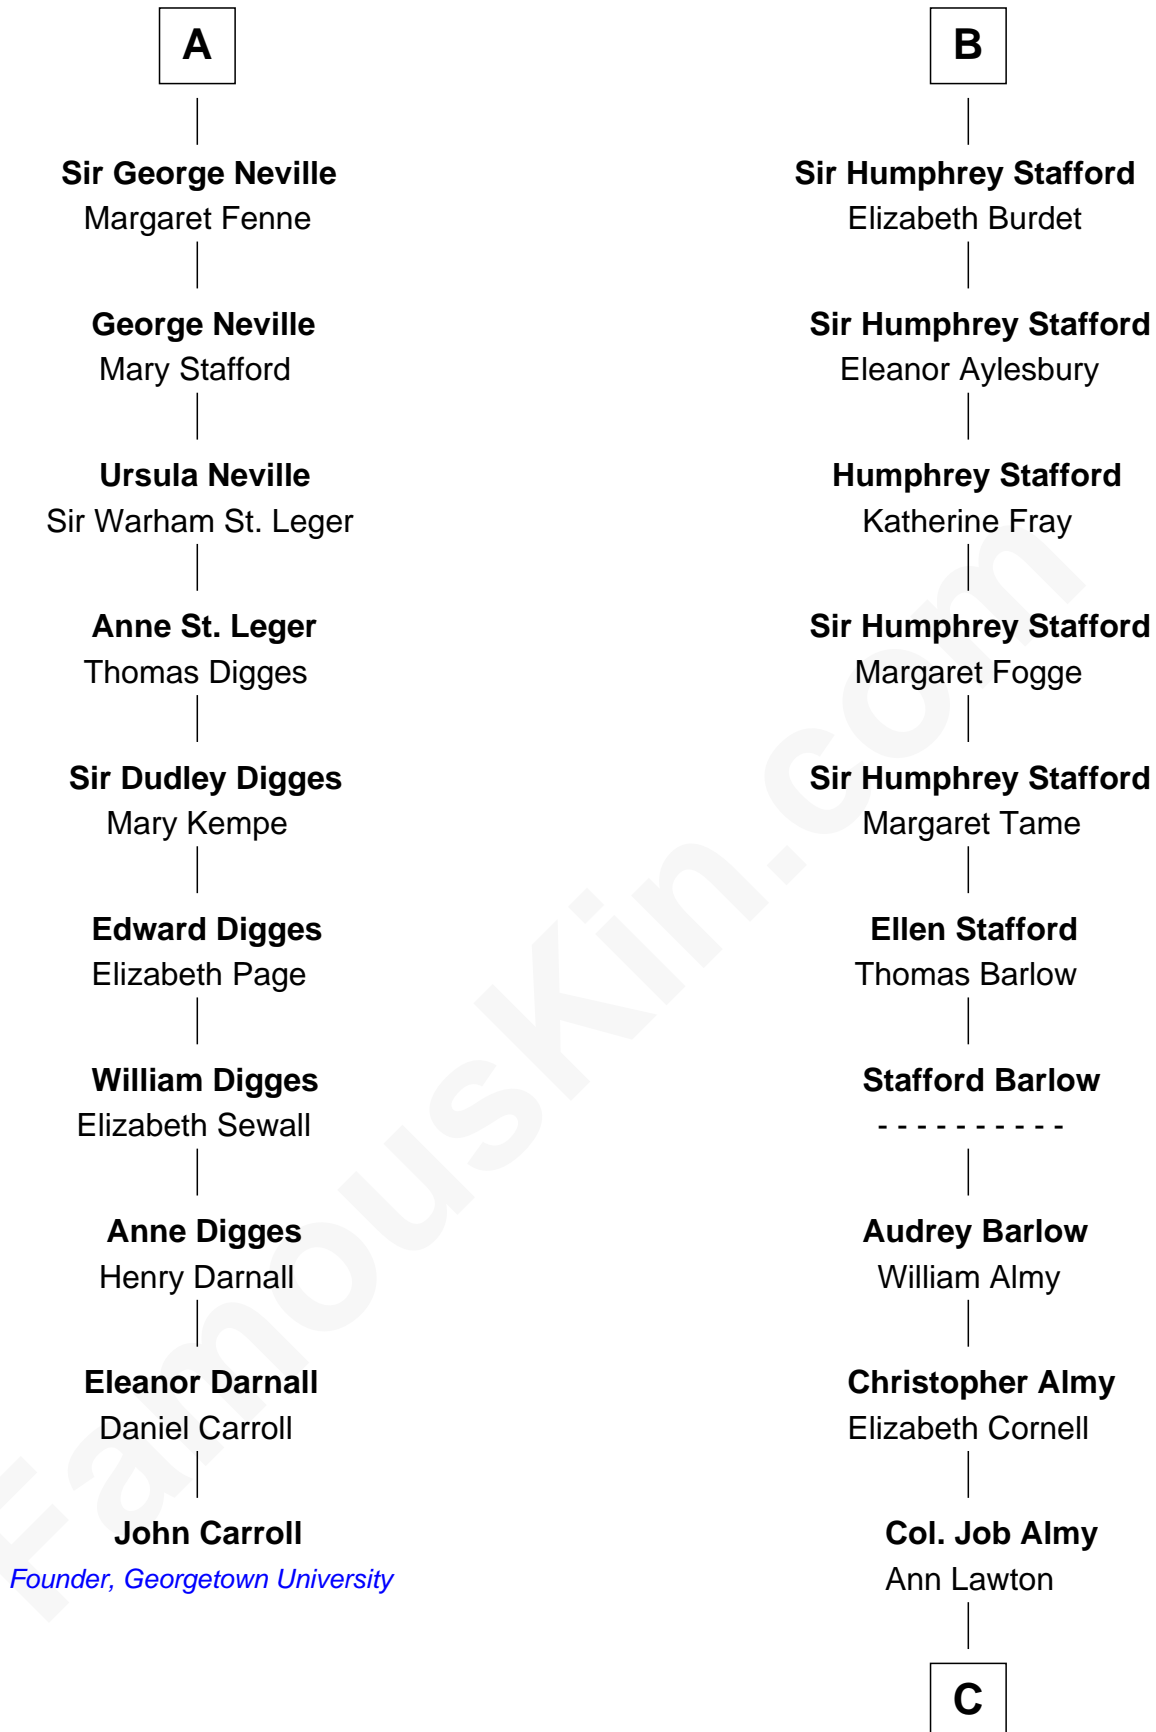

## Relationship Chart of

### John Carroll

*Founder of Georgetown University*

16th cousin 2 times removed of

### William Ellery

*Signer of the Declaration of Independence*

**Sir William Longespee**

Ela of Salisbury

**C**

—  
**Elizabeth Almy**

William Ellery

—  
**William Ellery**

*Signer of Declaration of Independence*

FamousKin.com