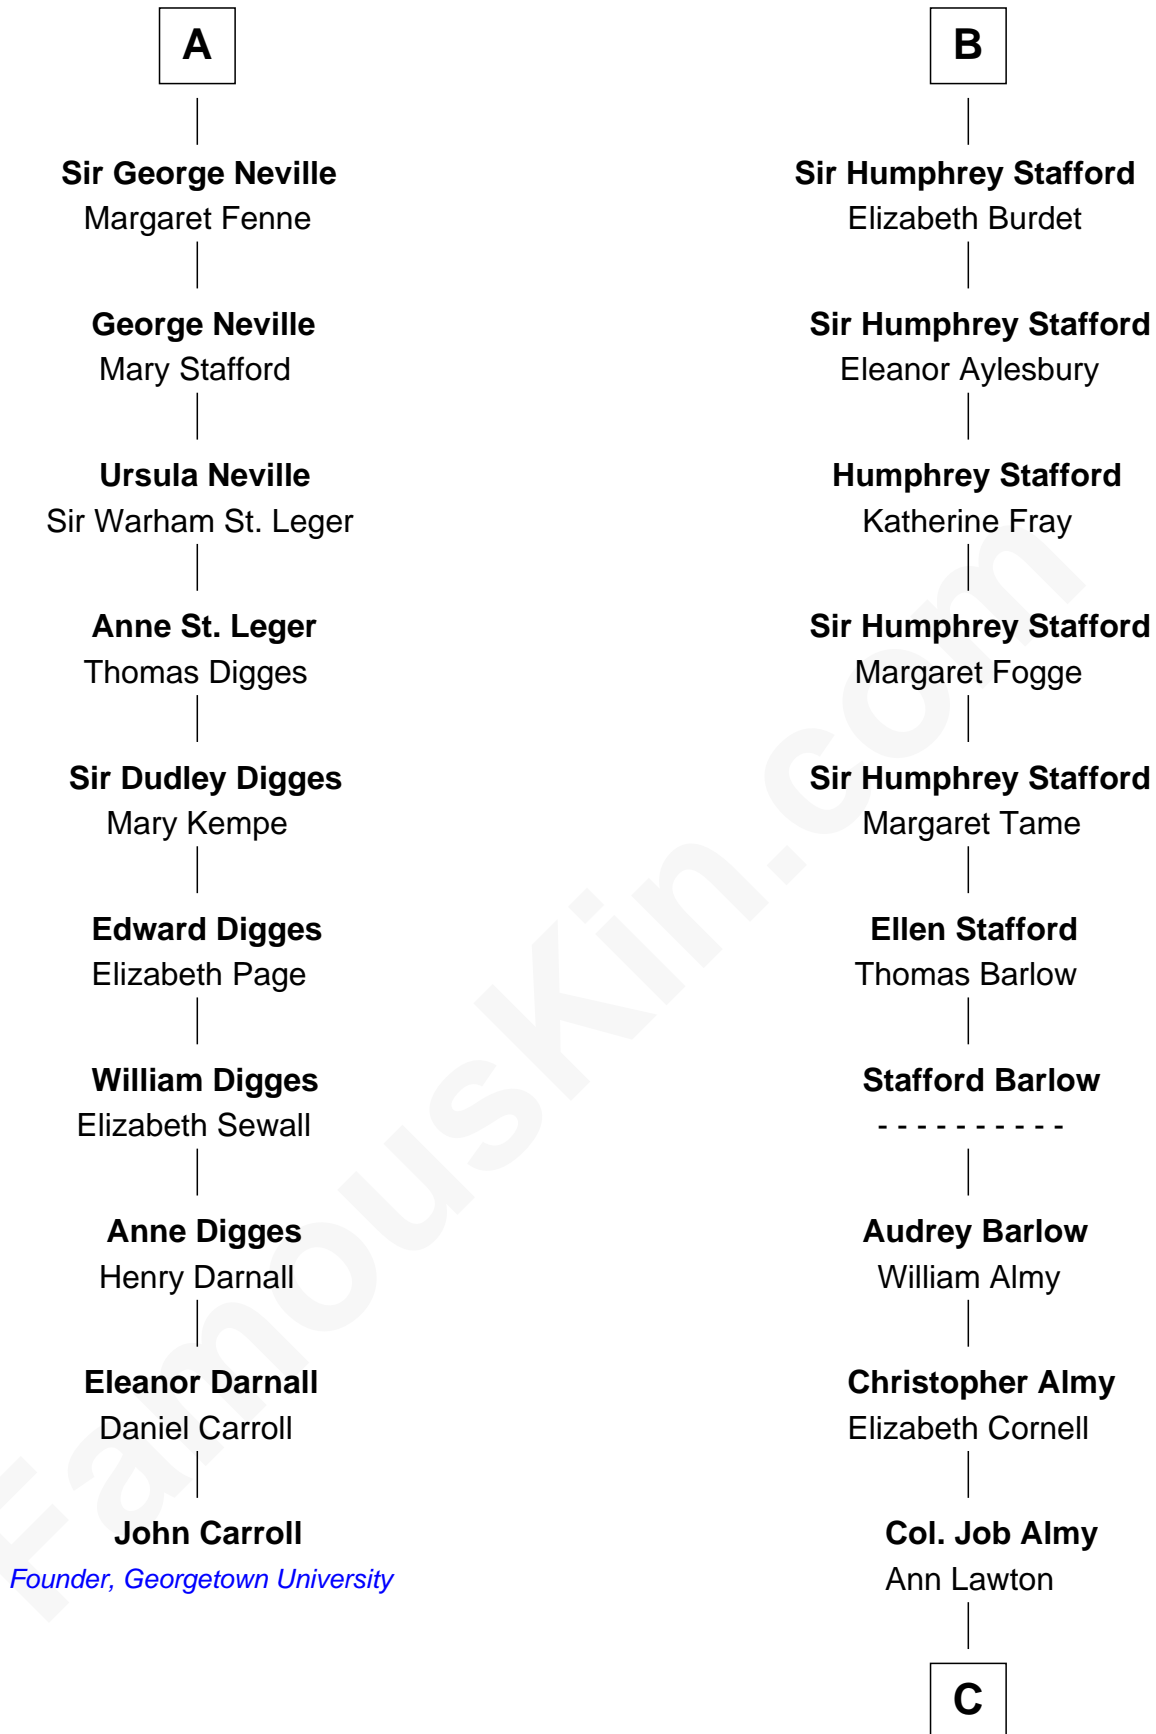

FamousKin.com

Relationship Chart of

John Carroll

Founder of Georgetown University

16th cousin 2 times removed of

William Ellery

Signer of the Declaration of Independence

C

—
Elizabeth Almy

William Ellery

—
William Ellery

Signer of Declaration of Independence

FamousKin.com