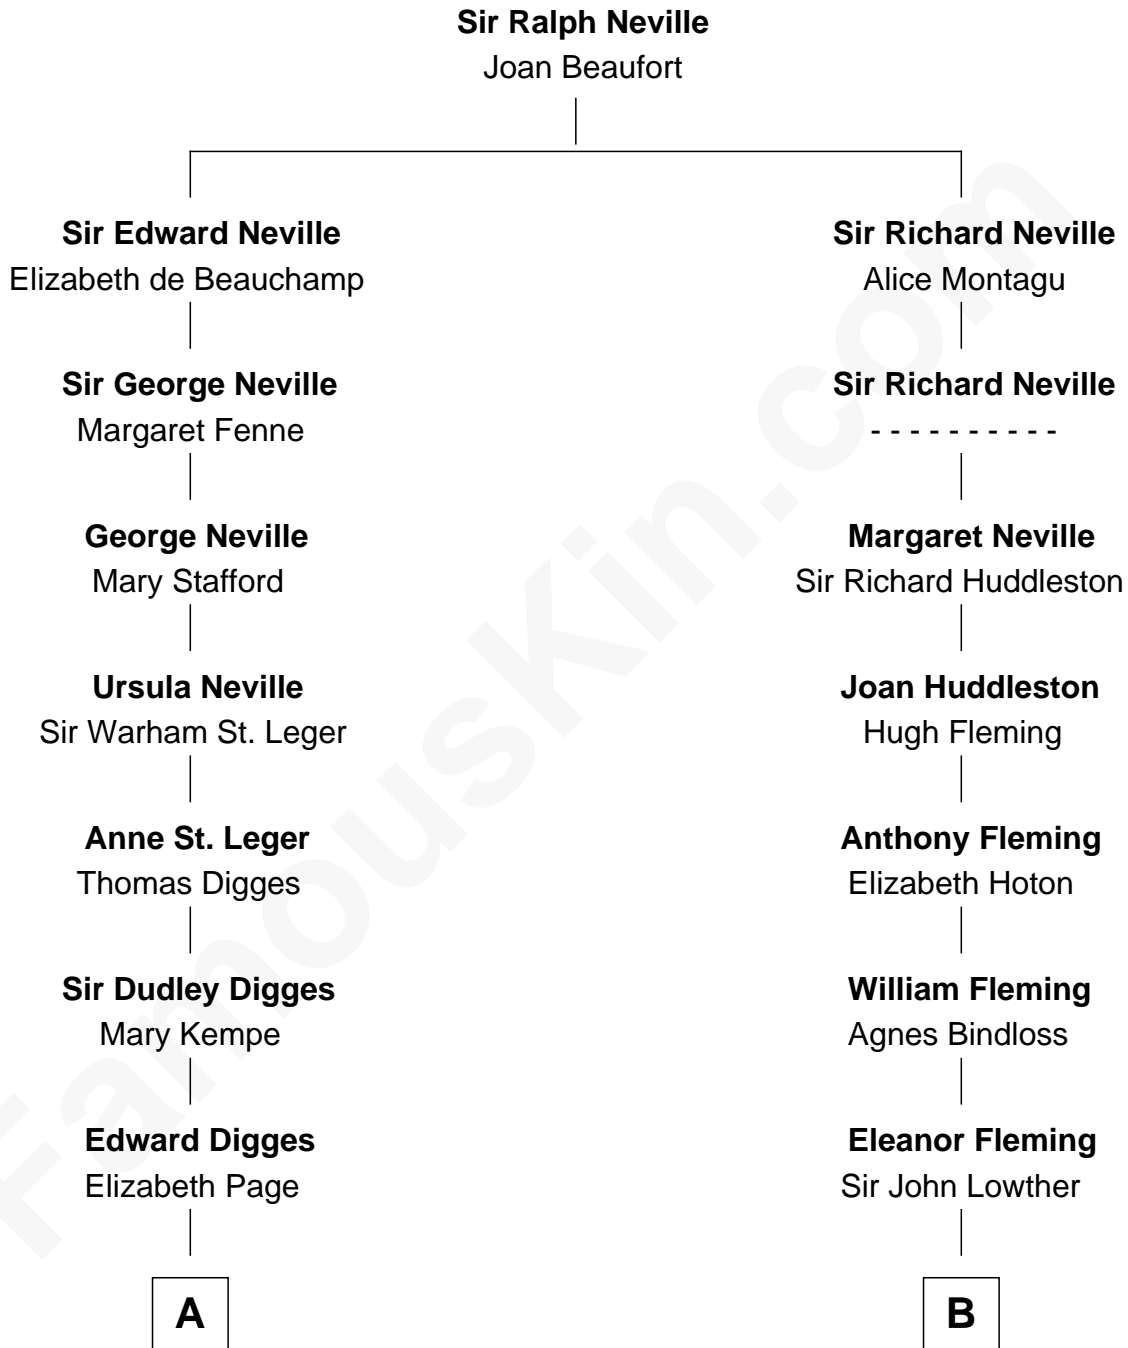

FamousKin.com

Relationship Chart of John Carroll

Founder of Georgetown University

10th cousin 2 times removed of

Fletcher Christian

Leader of the mutiny on the Bounty

A

William Digges
Elizabeth Sewall

Anne Digges
Henry Darnall

Eleanor Darnall
Daniel Carroll

John Carroll
Founder, Georgetown University

B

Agnes Lowther
Roger Kirkby

William Kirkby
Joanna Furness

Eleanor Kirkby
Humphrey Senhouse

Bridget Senhouse
John Christian

Charles Christian
Anne Dixon

Fletcher Christian
Leader of the mutiny on the Bounty