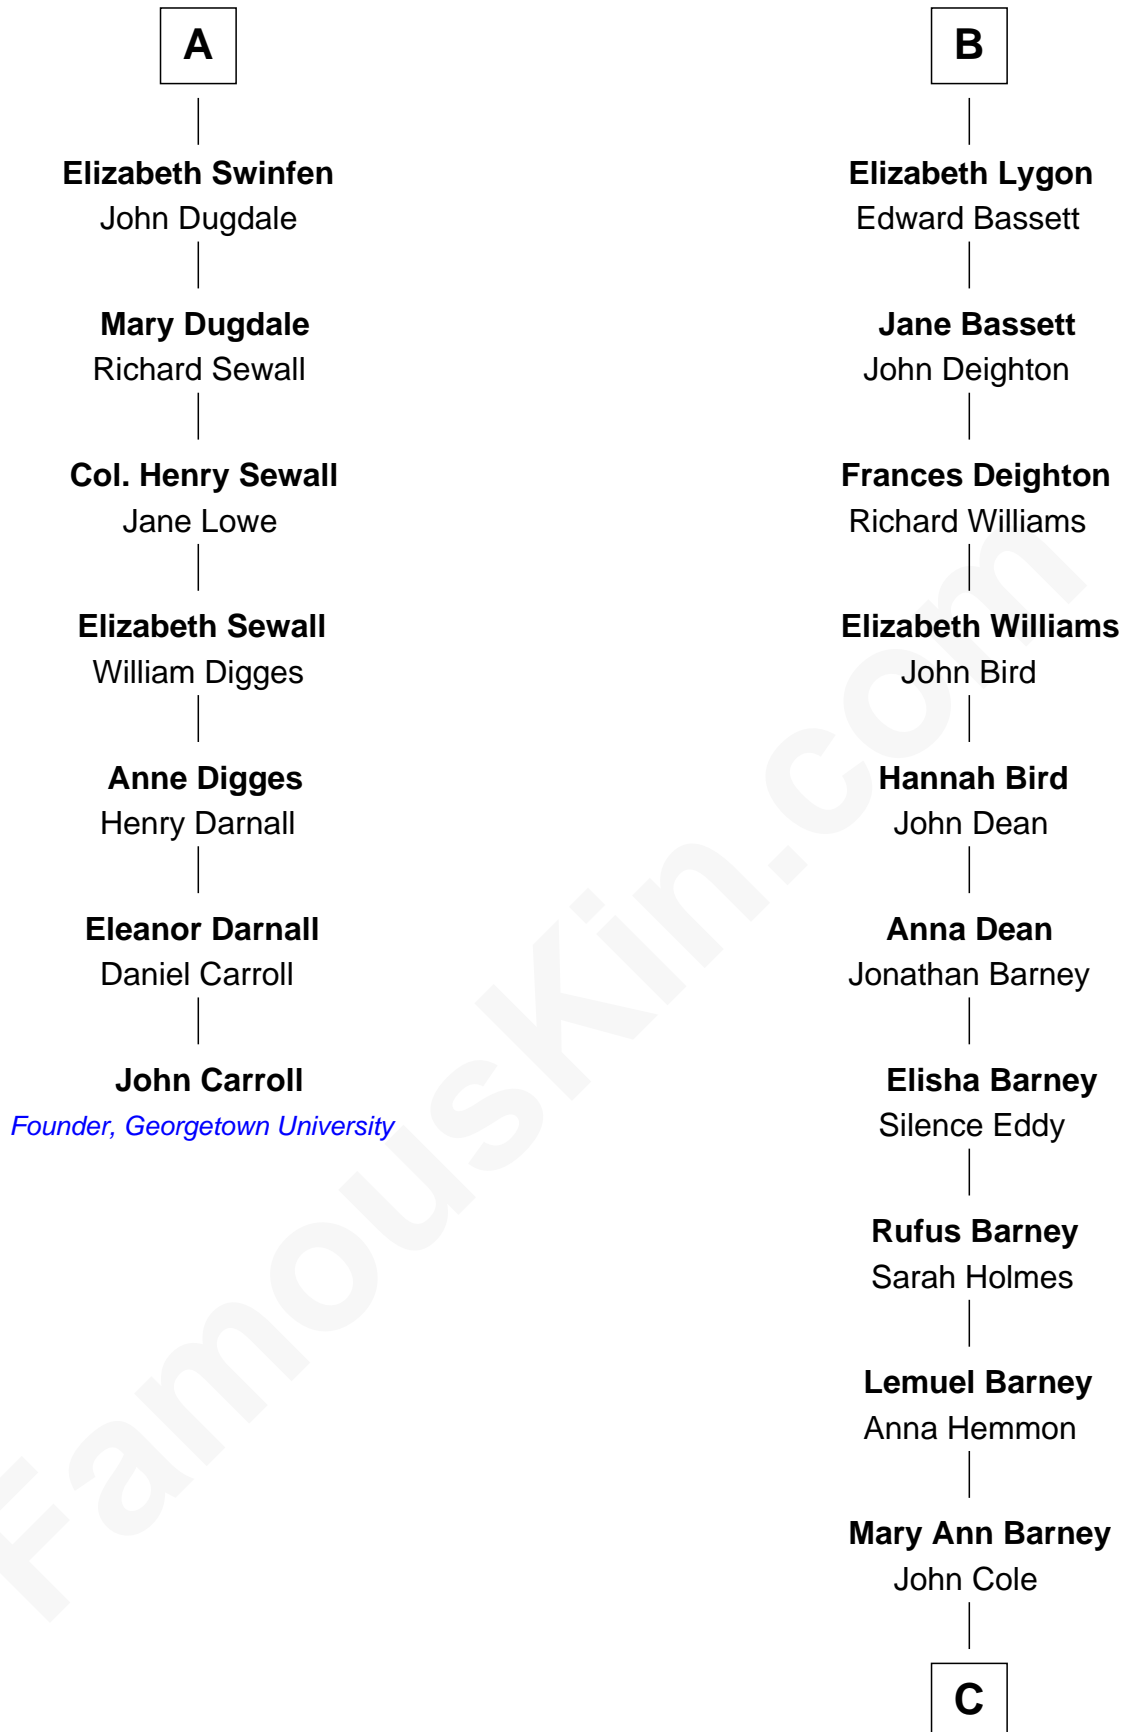

FamousKin.com Relationship Chart of

John Carroll

Founder of Georgetown University

13th cousin 8 times removed of

Michael Lookinland

TV Actor

Sir John Stafford

Margaret Stafford

Sir Humphrey Stafford
Elizabeth Burdet

Sir Humphrey Stafford
Eleanor Aylesbury

Elizabeth Stafford
Sir Richard de Beauchamp

Anne de Beauchamp
Sir Richard Lygon

Sir Richard Lygon
Margaret Greville

Henry Lygon
Elizabeth Berkeley

B

C

Rufus Lemuel Cole

Matilda M. Hall

Nellie M. Cole

John Andrew Lookinland

Orrin Paul Lookinland

Madeline Tait