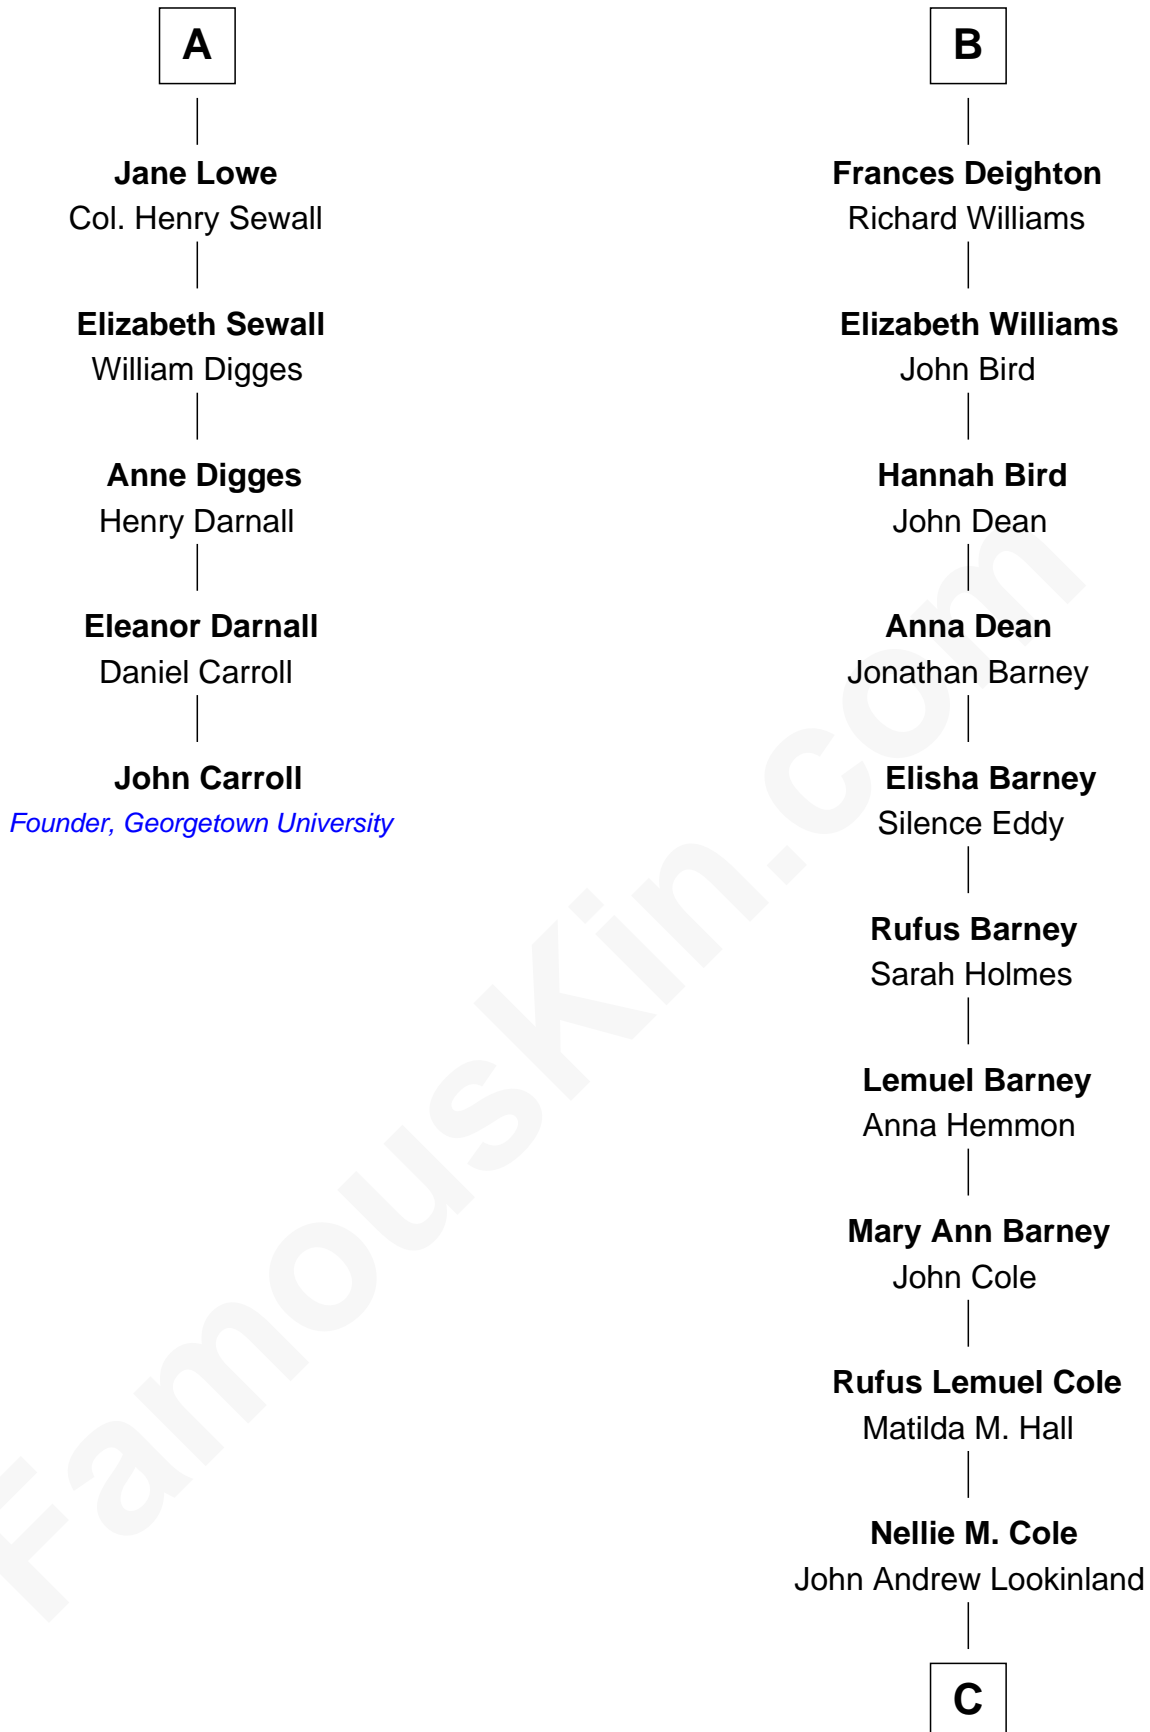

FamousKin.com Relationship Chart of

John Carroll

Founder of Georgetown University

11th cousin 8 times removed of

Michael Lookinland

TV Actor

Sir Thomas Aylesbury

Katherine Pabenham

Isabel Aylesbury
Sir Thomas Chaworth

Katherine Chaworth
William Leeke

Thomas Leeke
Margaret Foxe

Elizabeth Leeke
John Hardwick

Elizabeth Hardwick
Sir William Cavendish

Henry Cavendish

Anne Cavendish
Vincent Lowe

A

Eleanor Aylesbury
Sir Humphrey Stafford

Elizabeth Stafford
Sir Richard de Beauchamp

Anne de Beauchamp
Sir Richard Lygon

Sir Richard Lygon
Margaret Greville

Henry Lygon
Elizabeth Berkeley

Elizabeth Lygon
Edward Bassett

Jane Bassett
John Deighton

B

C

—
Orrin Paul Lookinland

Madeline Tait

—
Paul Russell Lookinland

Karen Ruth McKinney

—
Michael Lookinland