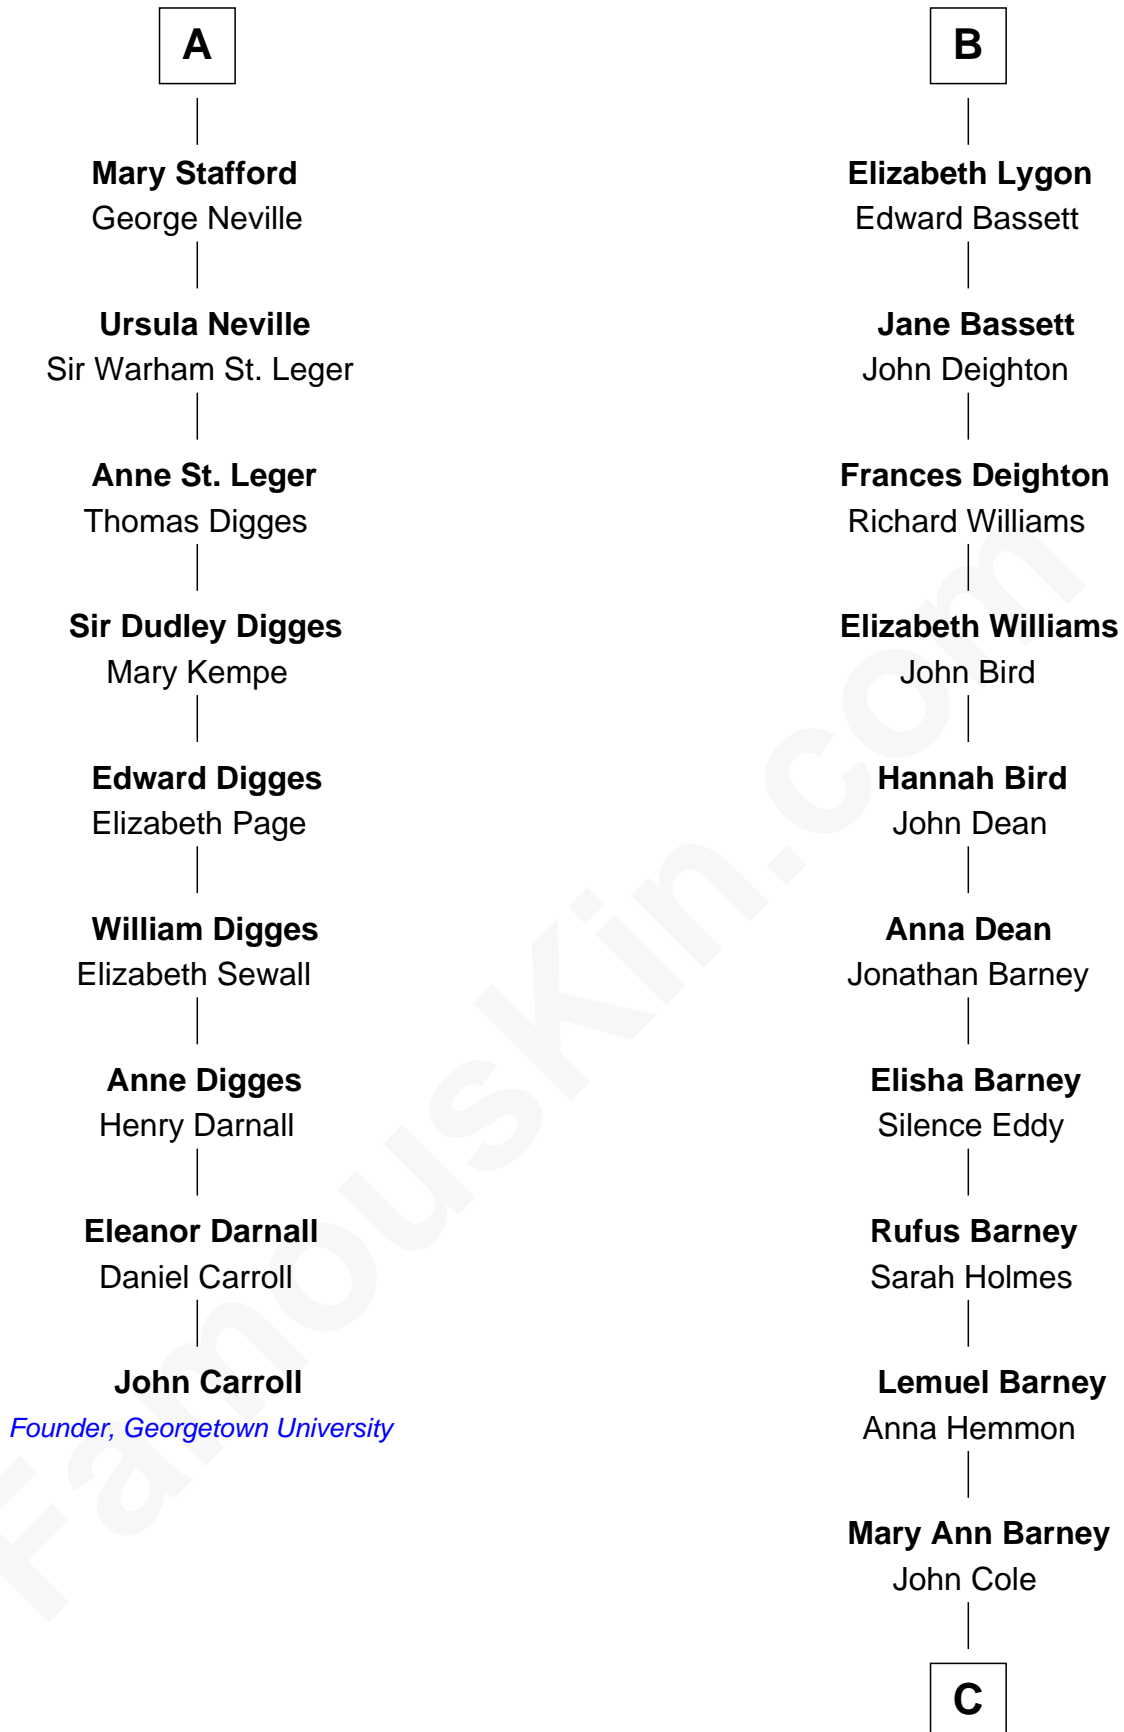

FamousKin.com

Relationship Chart of

John Carroll

Founder of Georgetown University

15th cousin 6 times removed of

Michael Lookinland

TV Actor

C

Rufus Lemuel Cole

Matilda M. Hall

Nellie M. Cole

John Andrew Lookinland

Orrin Paul Lookinland

Madeline Tait

Paul Russell Lookinland

Karen Ruth McKinney