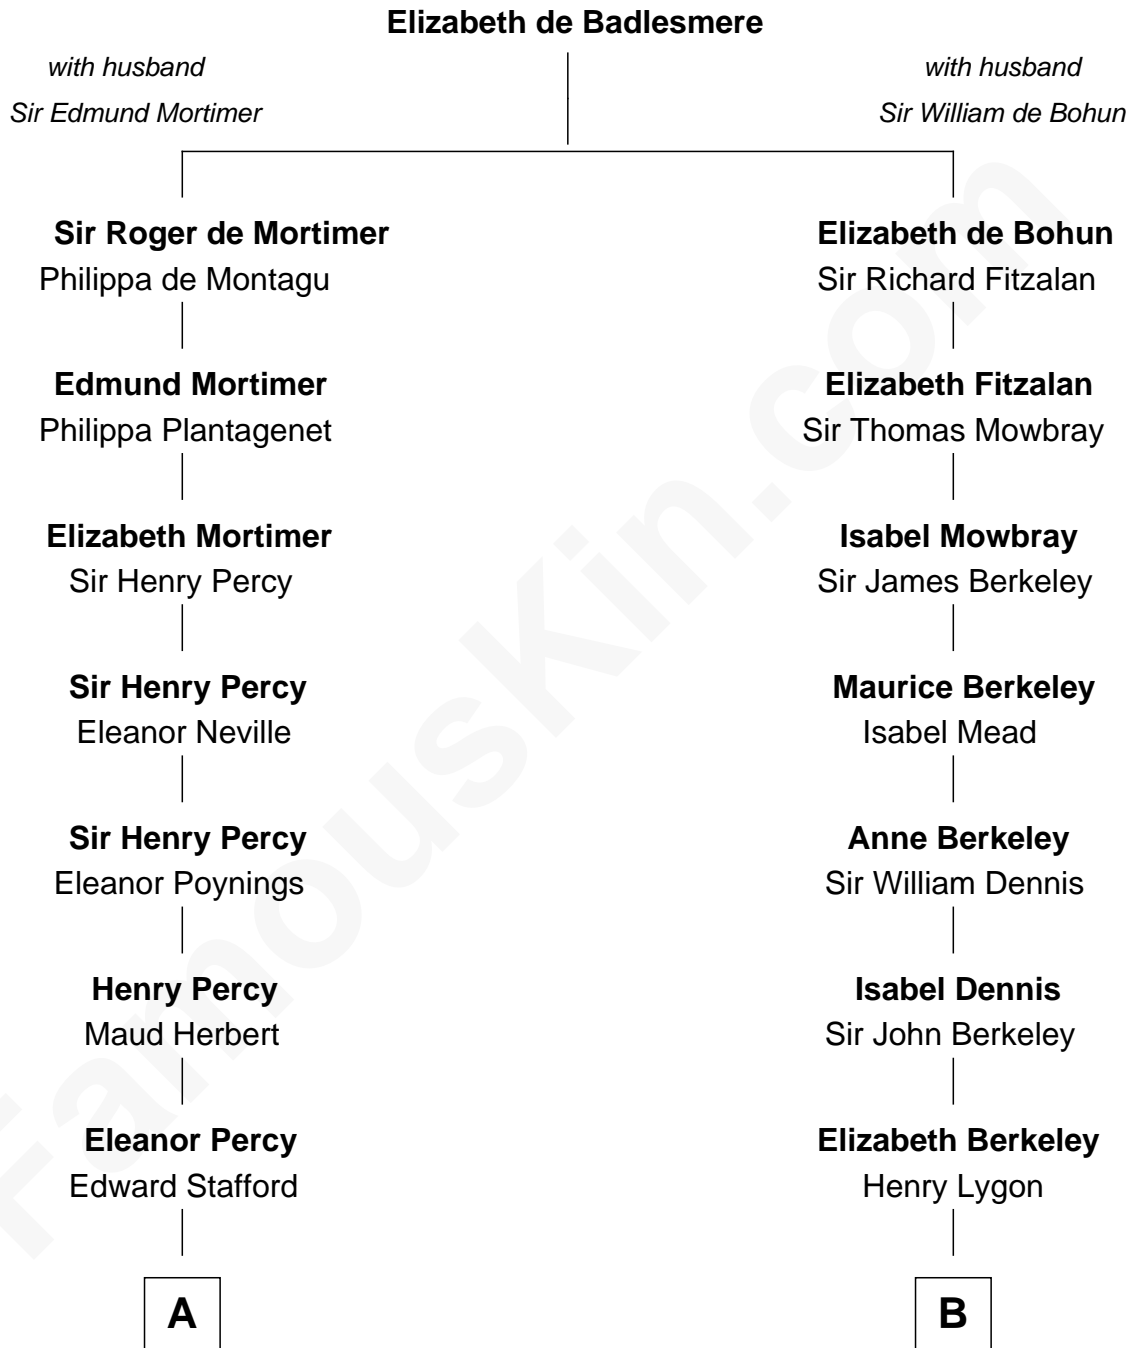

FamousKin.com

Relationship Chart of

John Carroll

Founder of Georgetown University

15th cousin 6 times removed of

Michael Lookinland

TV Actor

C

Rufus Lemuel Cole

Matilda M. Hall

Nellie M. Cole

John Andrew Lookinland

Orrin Paul Lookinland

Madeline Tait

Paul Russell Lookinland

Karen Ruth McKinney