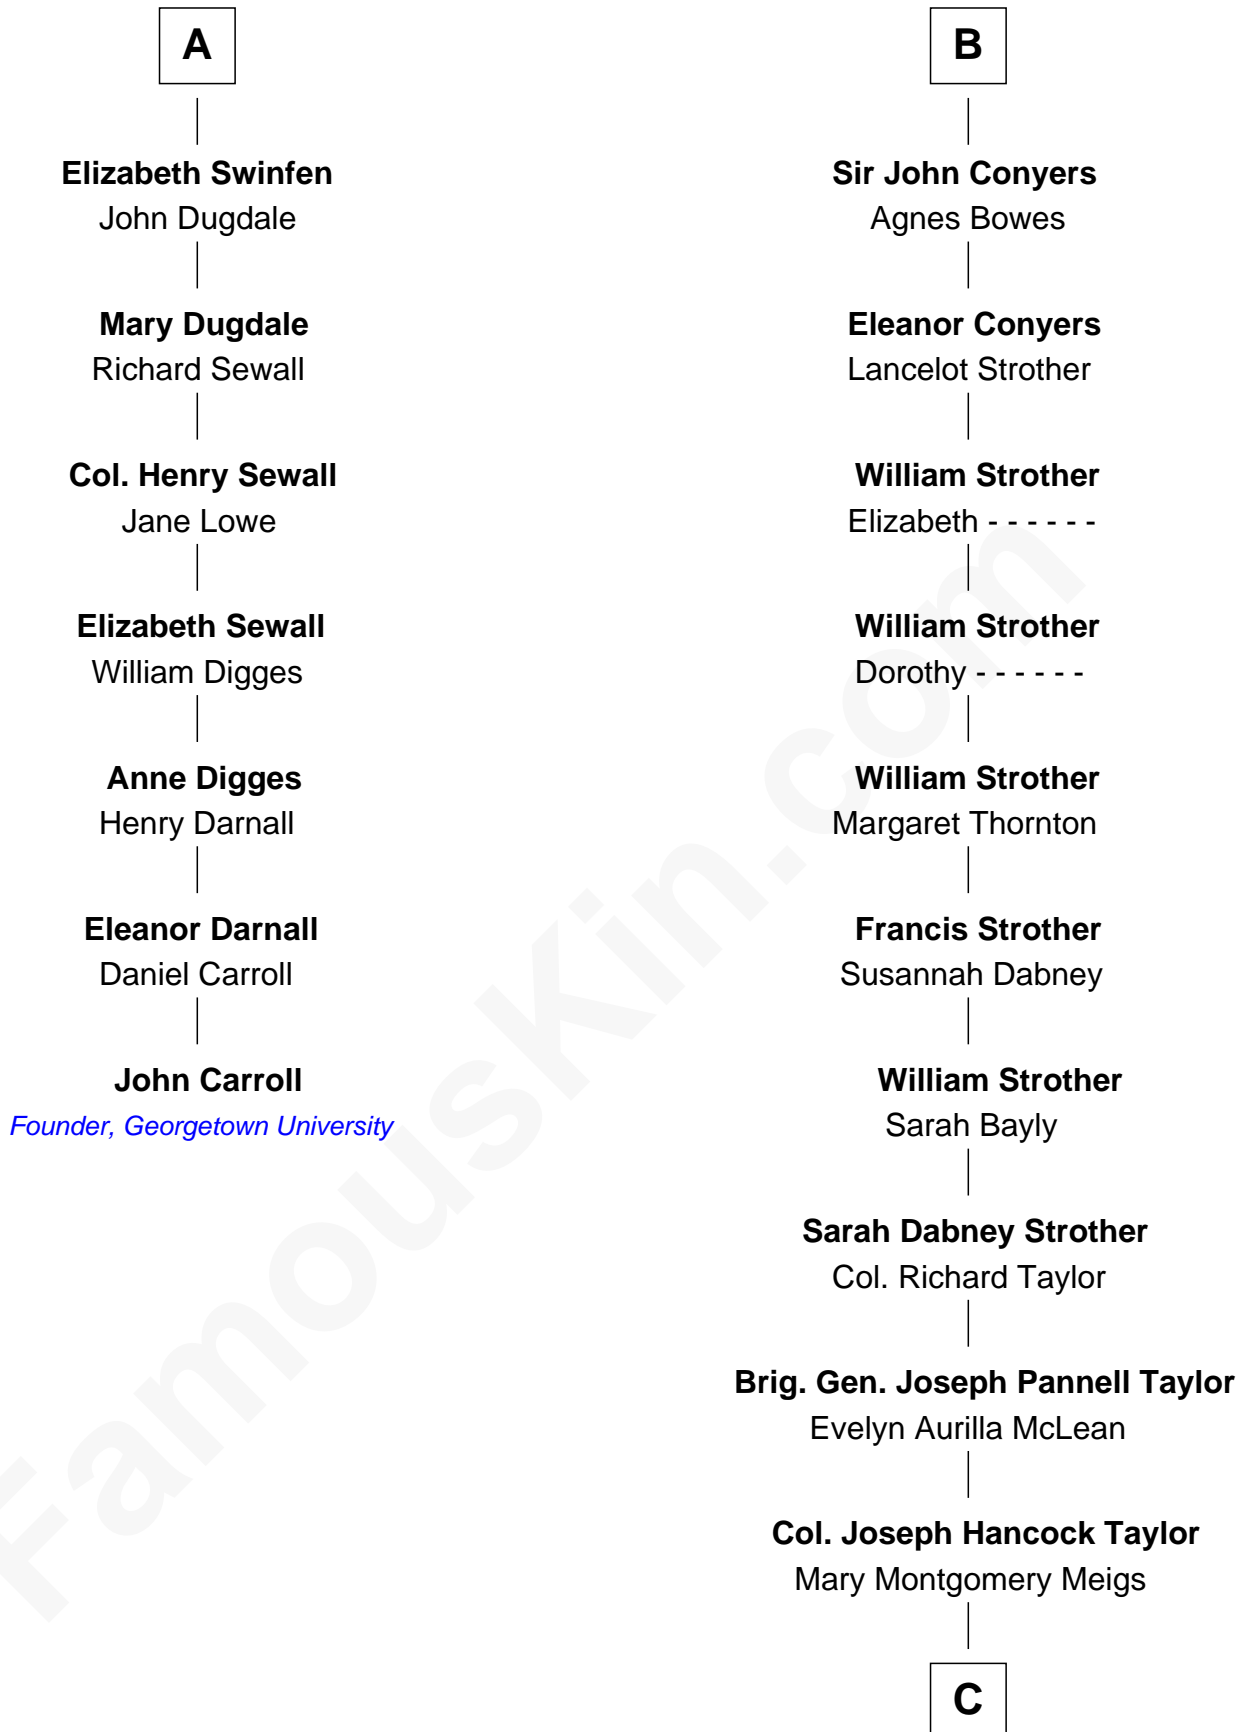

FamousKin.com

Relationship Chart of

John Carroll

Founder of Georgetown University

13th cousin 7 times removed of

Parker Stevenson

TV and Movie Actor

C

Evelyn Taylor

Eli Kirk Price

Philip Price

Sarah Meade Harrison

Sarah Meade Price

Richard Stevenson Parker

Parker Stevenson

TV and Movie Actor