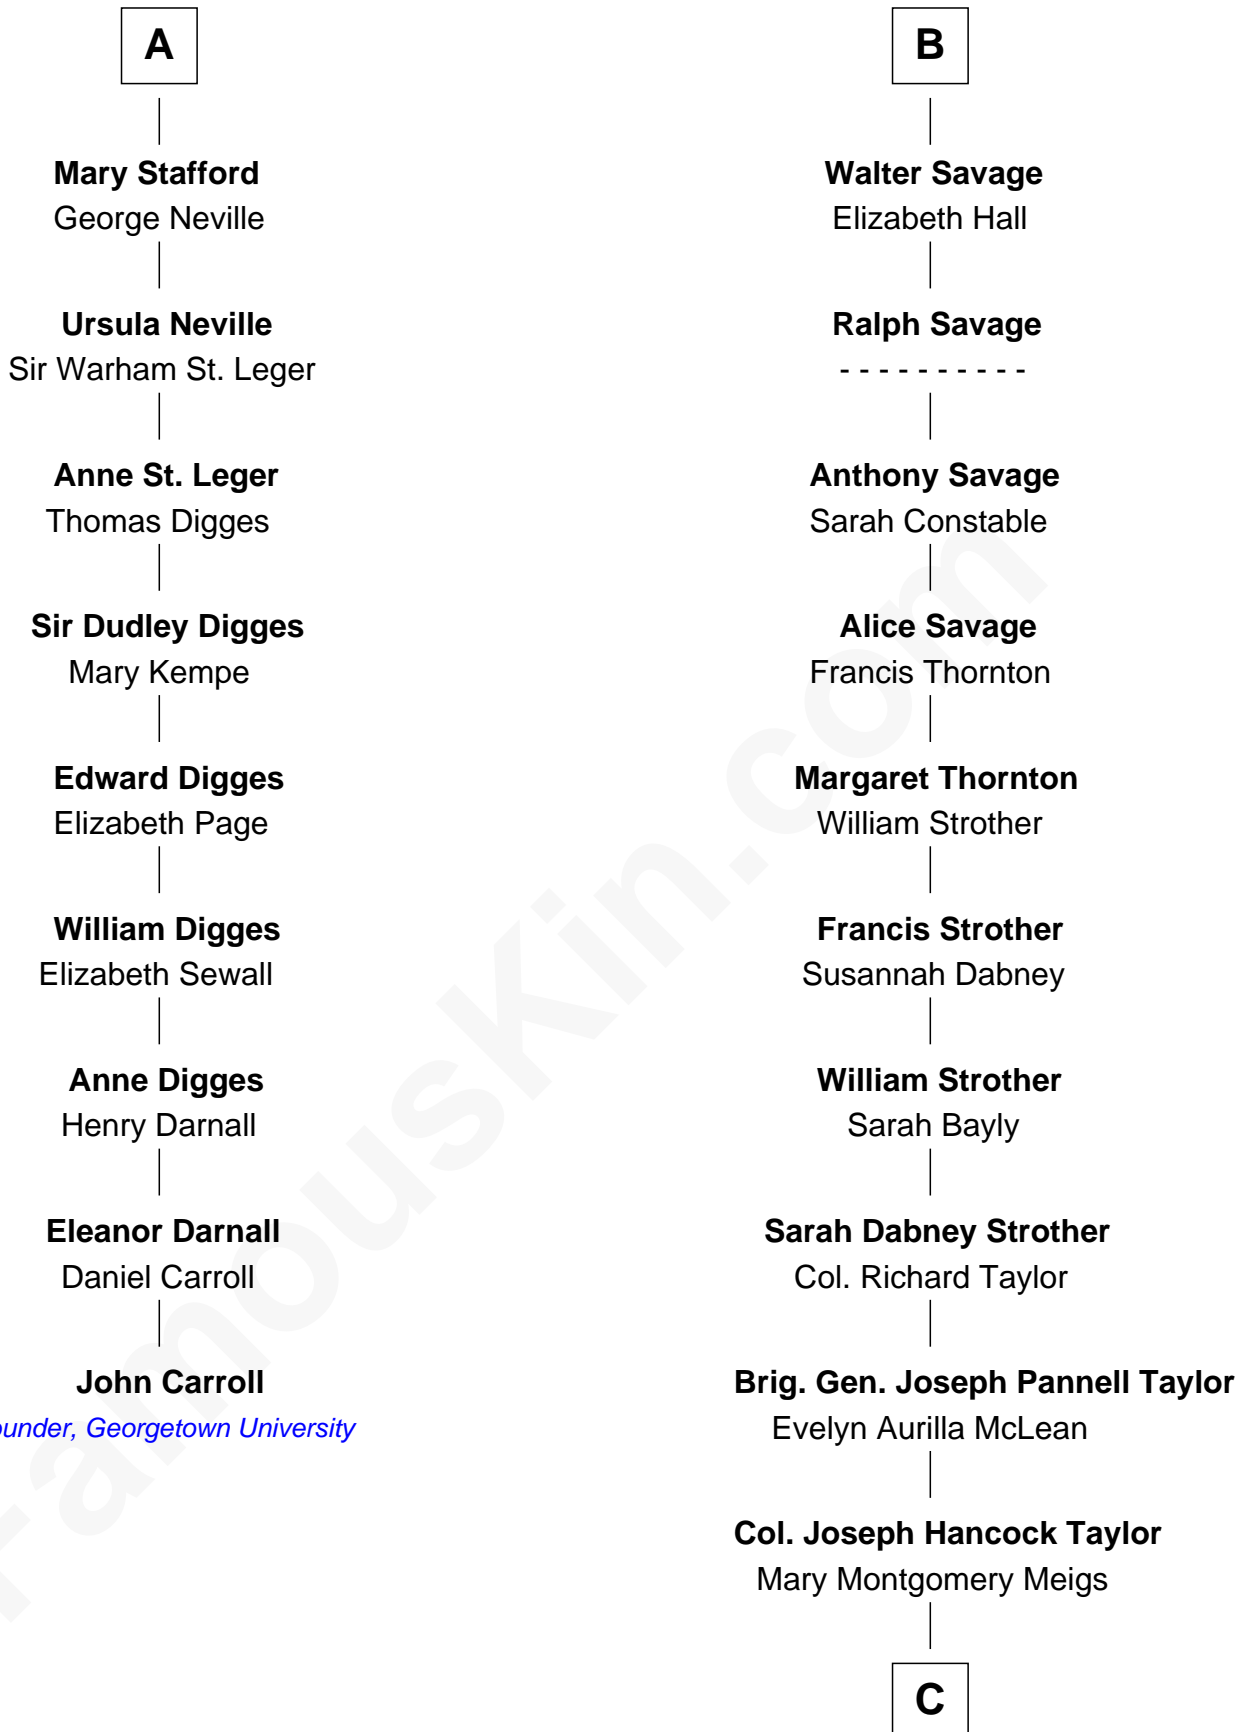

## Relationship Chart of

### John Carroll

Founder of Georgetown University

15th cousin 5 times removed of

**Parker Stevenson**

TV and Movie Actor

**C**

**Evelyn Taylor**

Eli Kirk Price