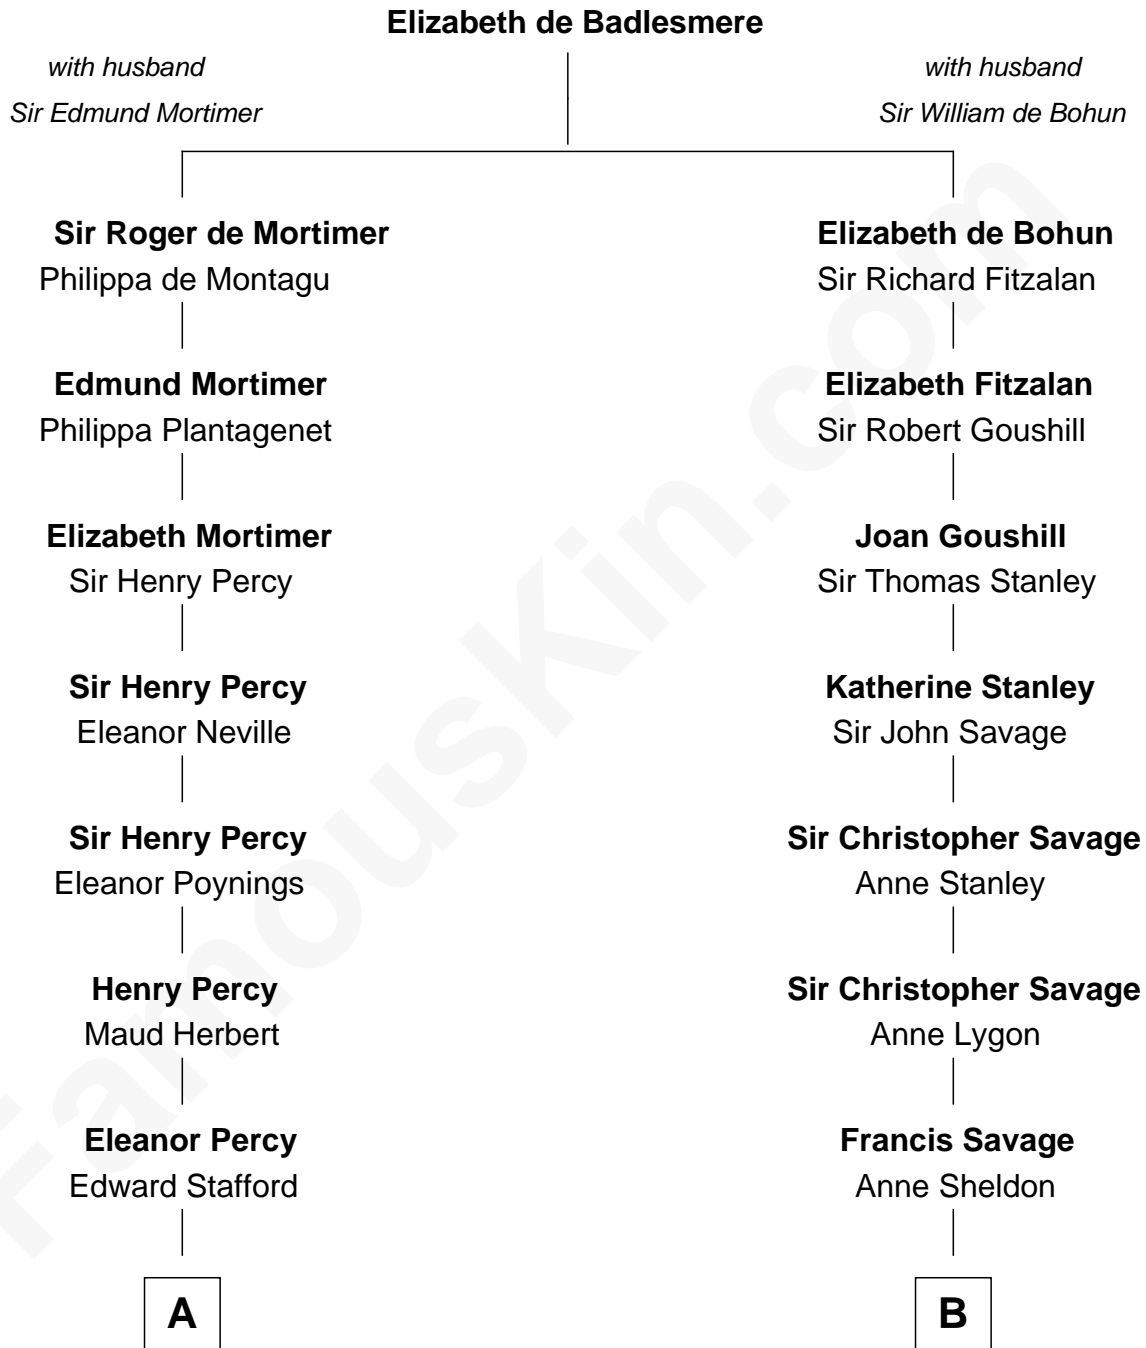

## Relationship Chart of

### John Carroll

Founder of Georgetown University

15th cousin 5 times removed of

**Parker Stevenson**

TV and Movie Actor

**C**

**Evelyn Taylor**

Eli Kirk Price