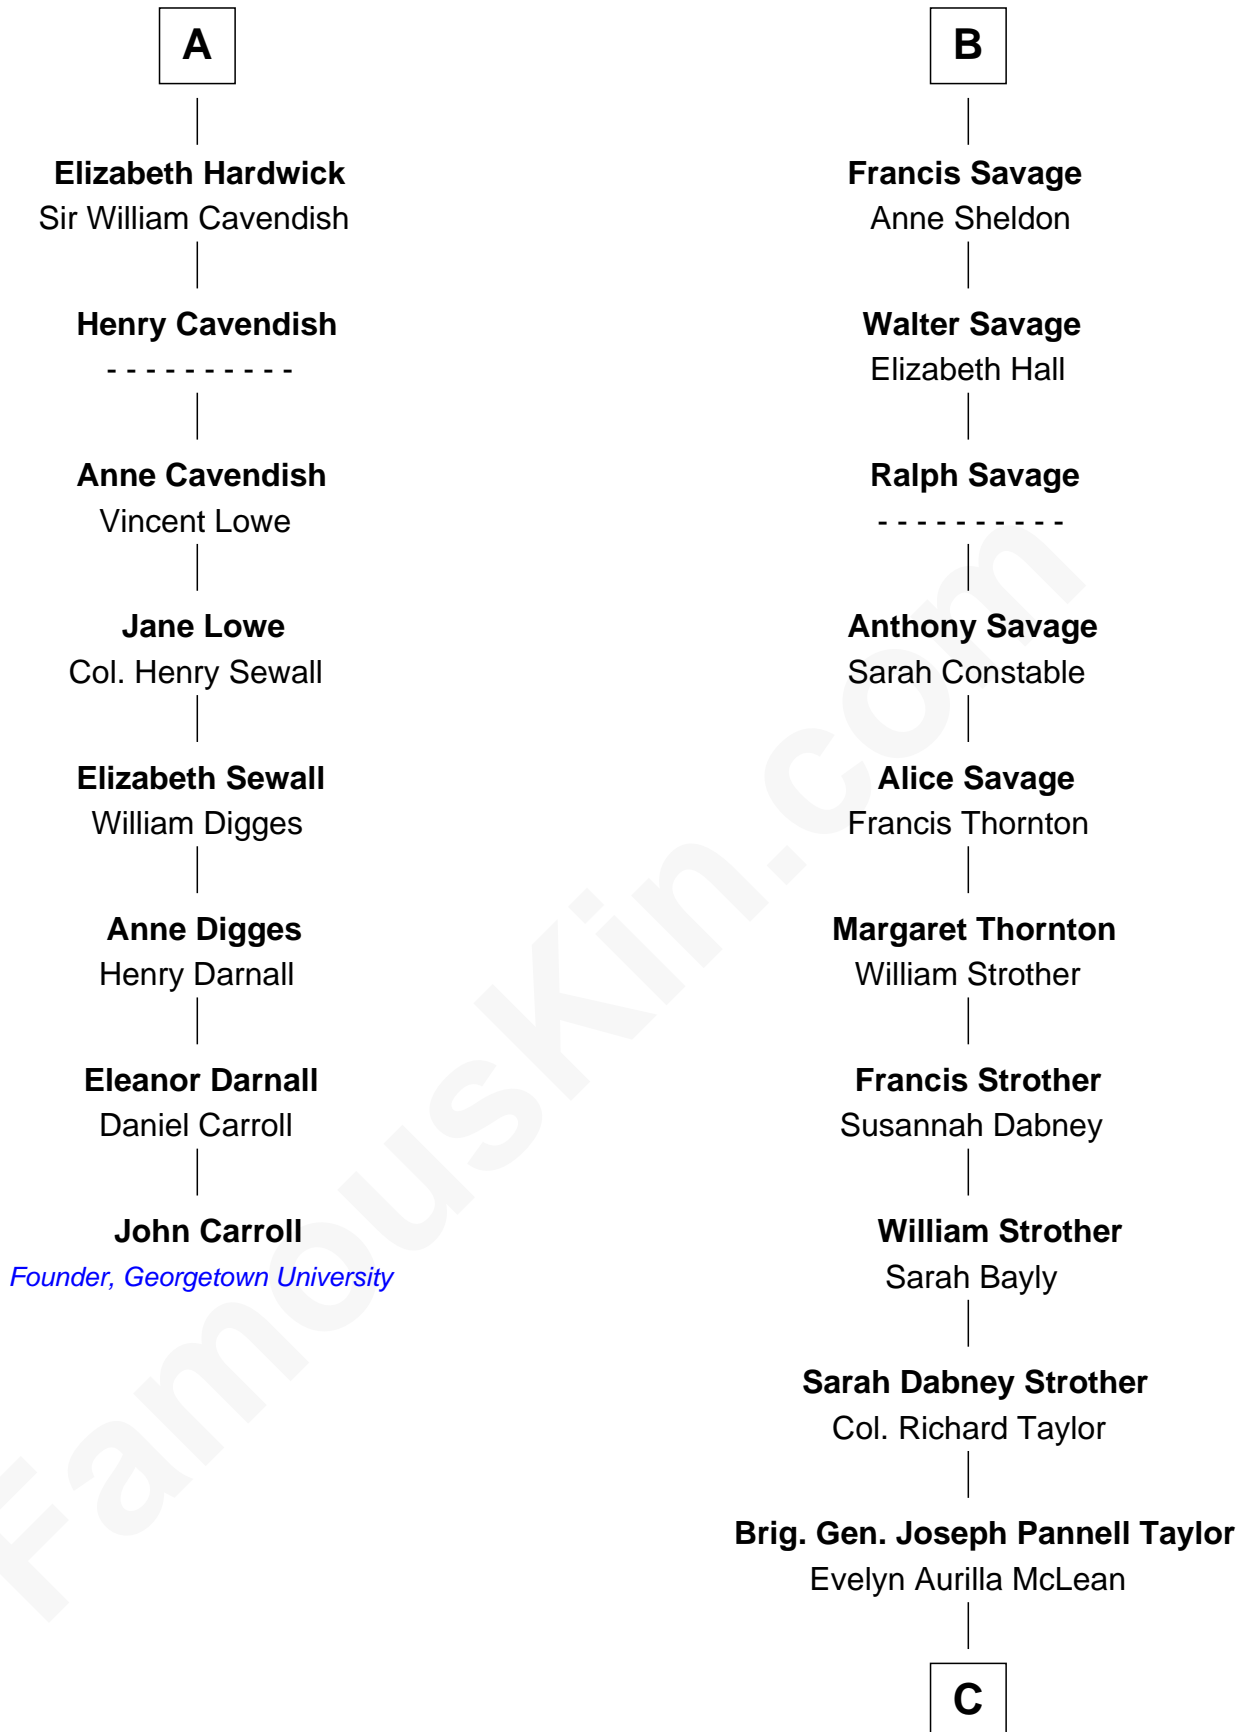

FamousKin.com

Relationship Chart of

John Carroll

Founder of Georgetown University

14th cousin 7 times removed of

Parker Stevenson

TV and Movie Actor

Edmund Fitzalan

Alice de Warenne

C

Col. Joseph Hancock Taylor
Mary Montgomery Meigs

Evelyn Taylor
Eli Kirk Price

Philip Price
Sarah Meade Harrison

Sarah Meade Price
Richard Stevenson Parker

Parker Stevenson
TV and Movie Actor