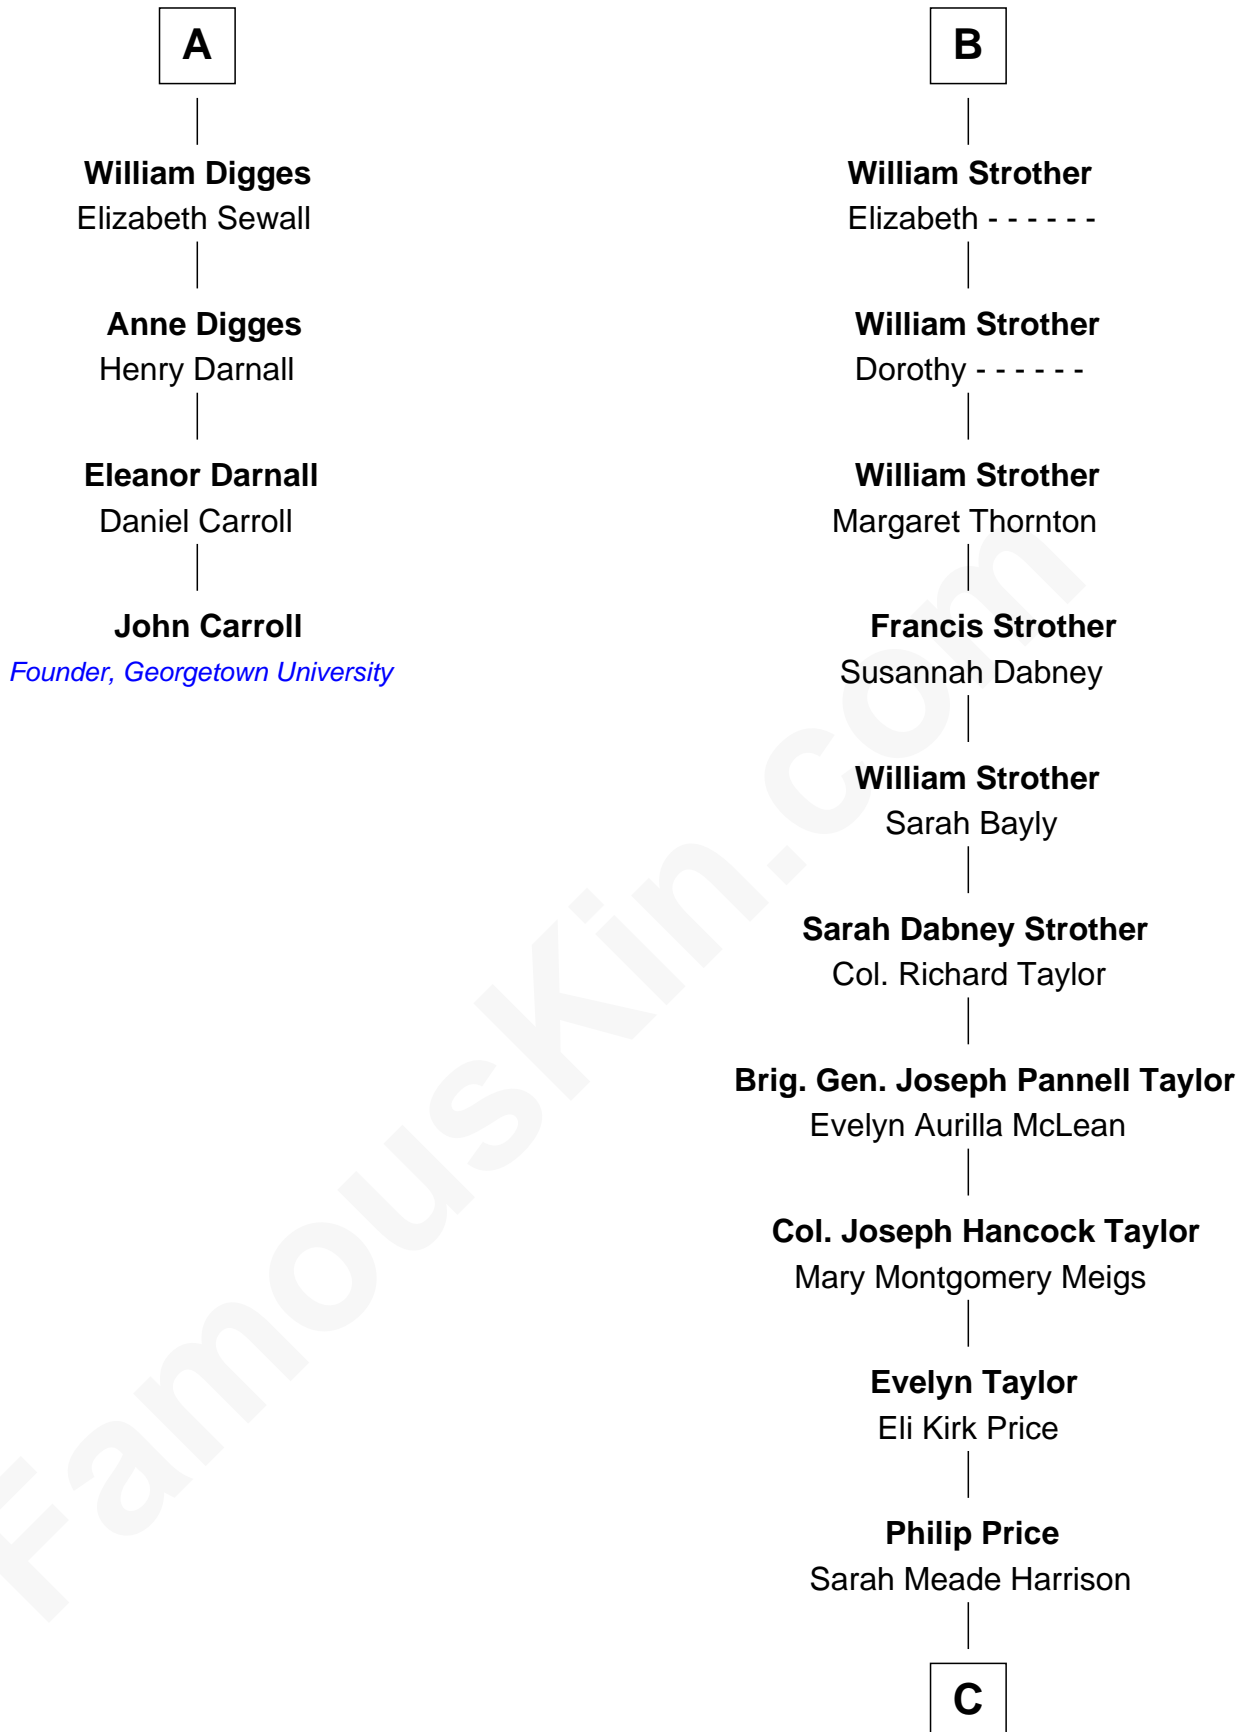

FamousKin.com

Relationship Chart of

John Carroll

Founder of Georgetown University

10th cousin 8 times removed of

Parker Stevenson

TV and Movie Actor

C

—
Sarah Meade Price
Richard Stevenson Parker

—
Parker Stevenson
TV and Movie Actor

FamousKin.com