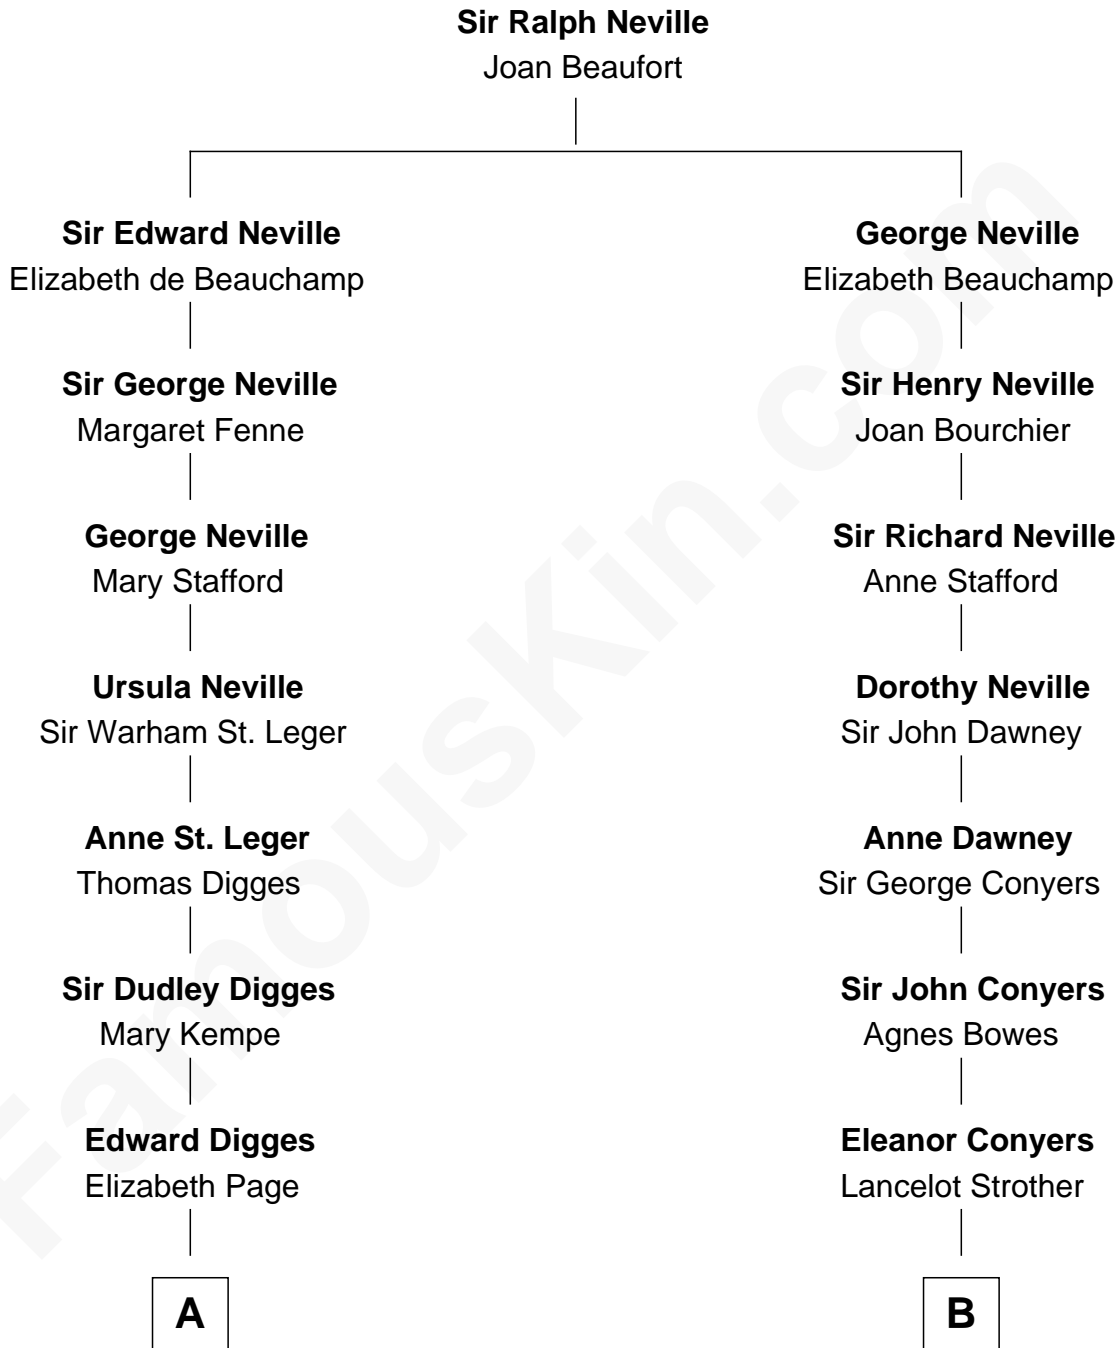

FamousKin.com

Relationship Chart of

John Carroll

Founder of Georgetown University

10th cousin 8 times removed of

Parker Stevenson

TV and Movie Actor

C

—
Sarah Meade Price
Richard Stevenson Parker

—
Parker Stevenson
TV and Movie Actor

FamousKin.com