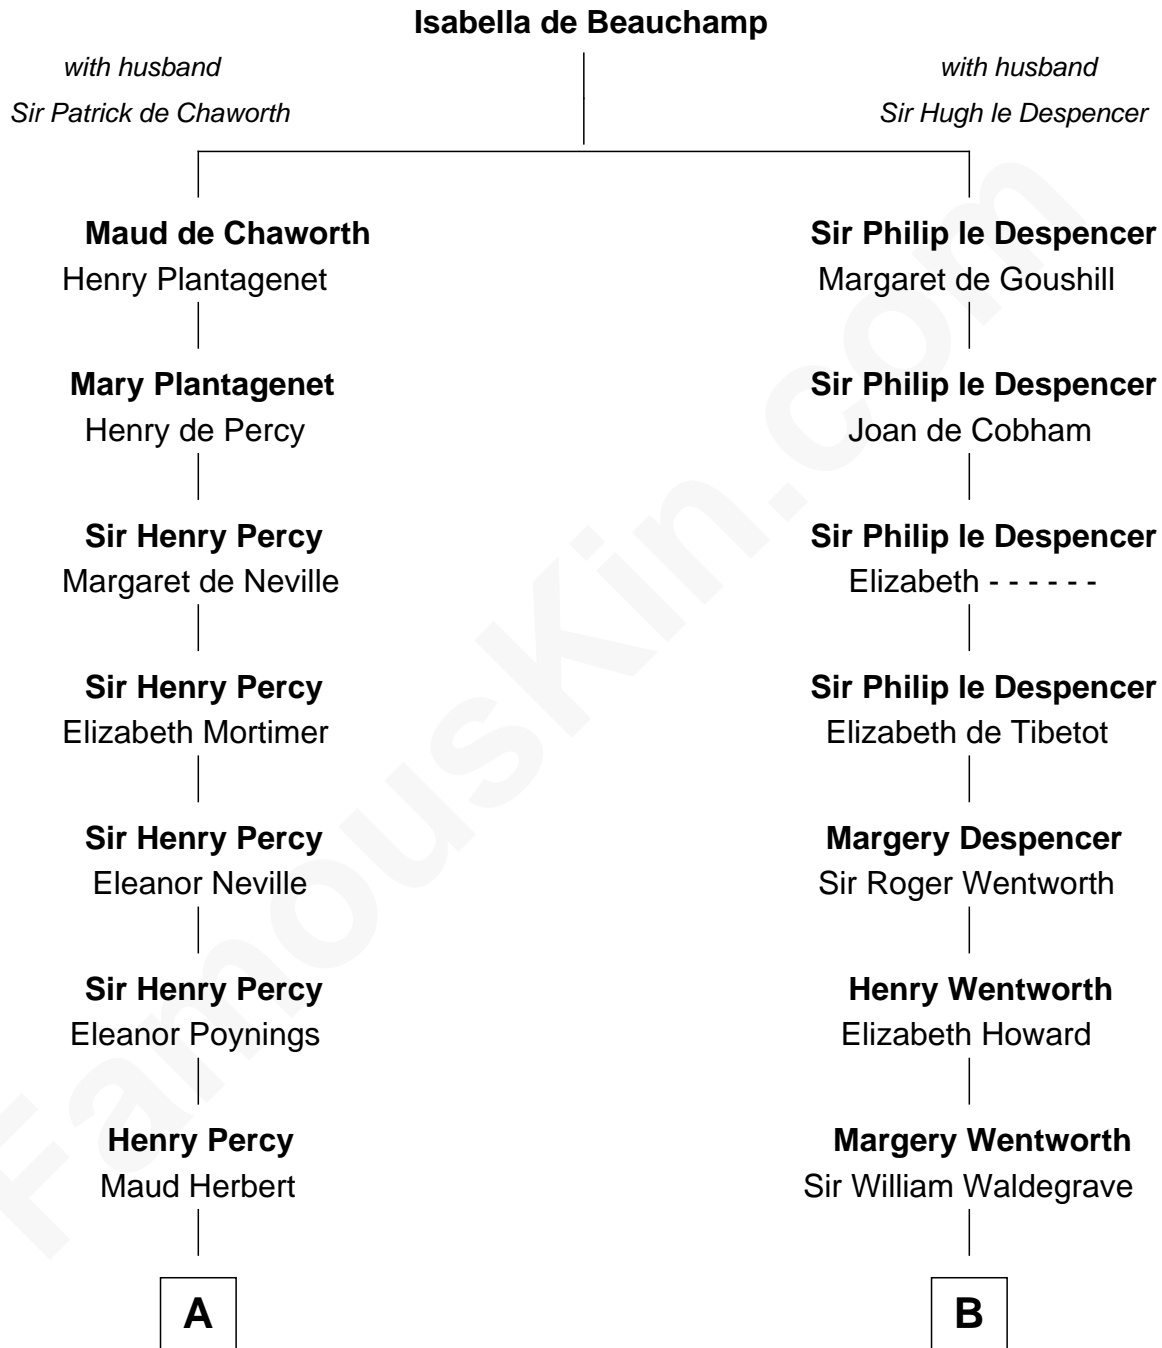

FamousKin.com

Relationship Chart of

John Carroll

Founder of Georgetown University

16th cousin 5 times removed of

Bob Moore

Co-Founder, Bob's Red Mill

C

Morris Fox

Sarah A. Smith

Violette Fox

Daniel Francis Learnard

Clinton Morris Learnard

Gertrude Maud Yost

Doris Dell Learnard

Kenneth Earl Moore

Bob Moore

Co-Founder, Bob's Red Mill