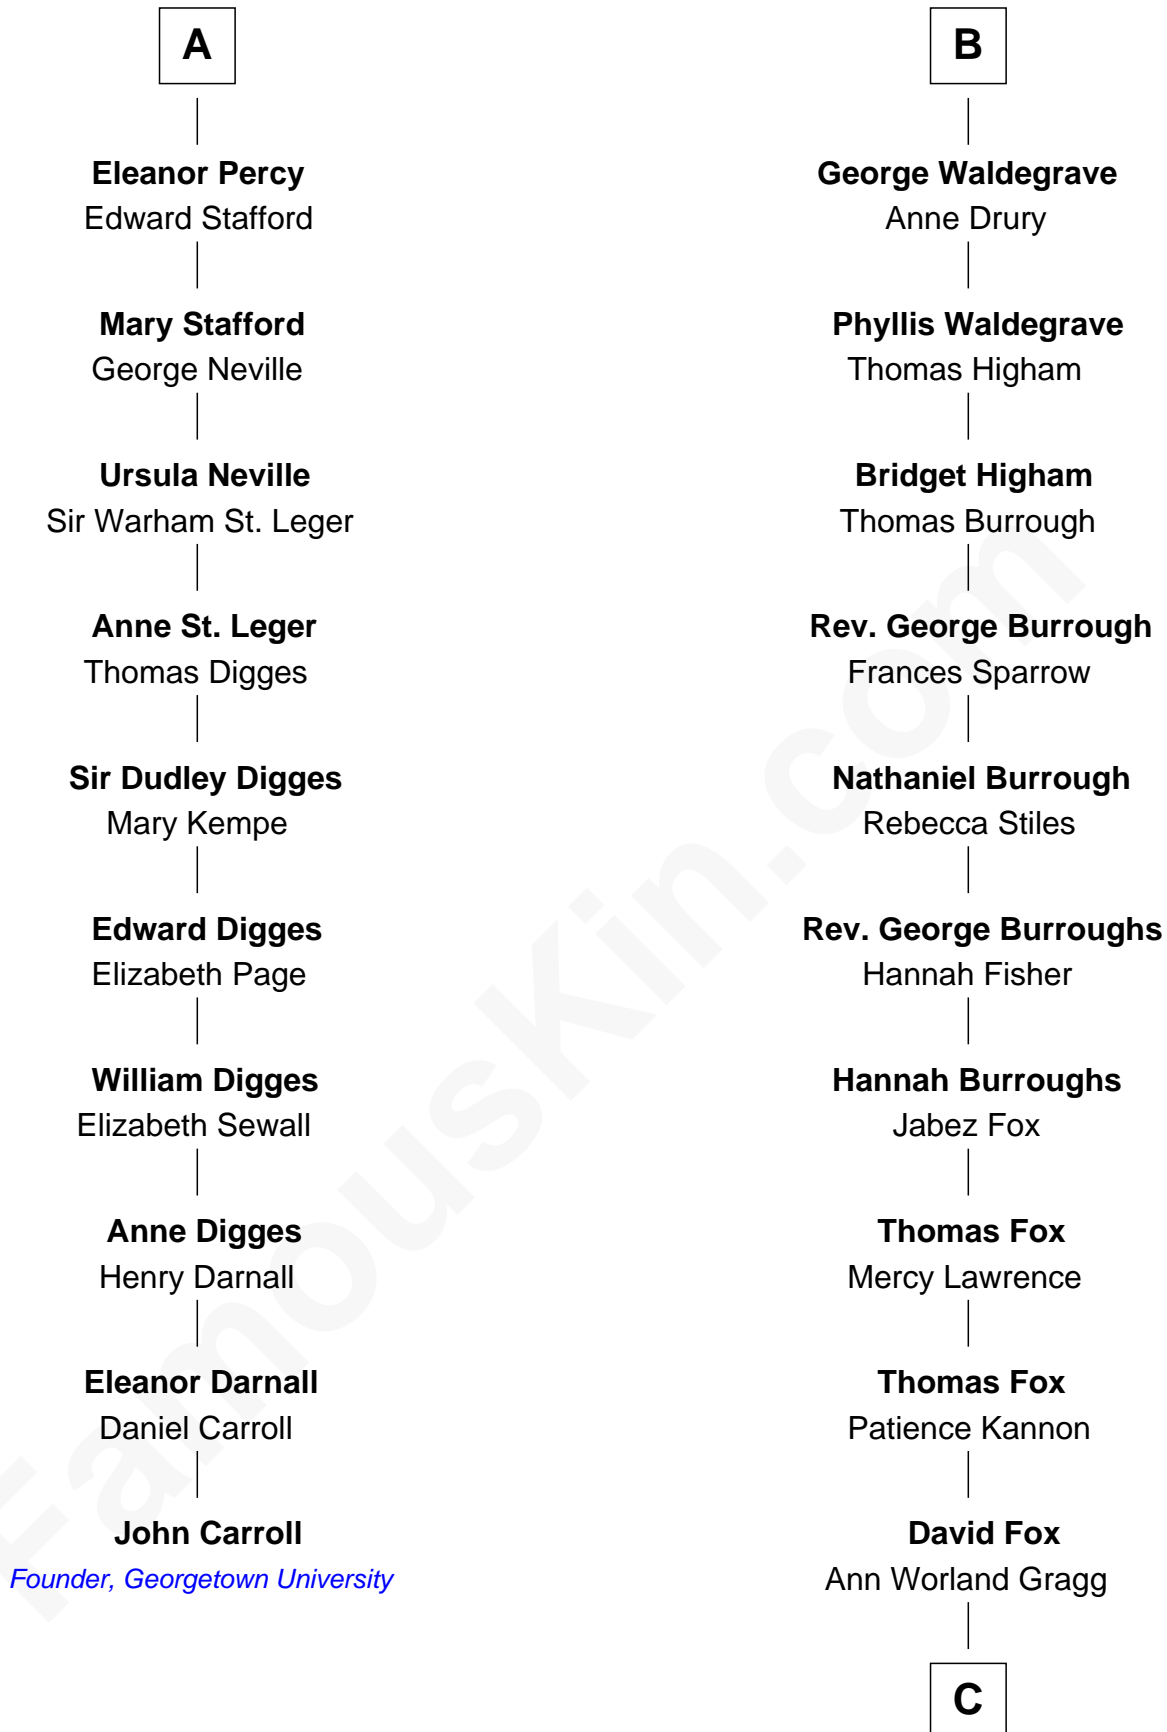

FamousKin.com

Relationship Chart of

John Carroll

Founder of Georgetown University

16th cousin 5 times removed of

Bob Moore

Co-Founder, Bob's Red Mill

C

Morris Fox

Sarah A. Smith

Violette Fox

Daniel Francis Learnard

Clinton Morris Learnard

Gertrude Maud Yost

Doris Dell Learnard

Kenneth Earl Moore

Bob Moore

Co-Founder, Bob's Red Mill