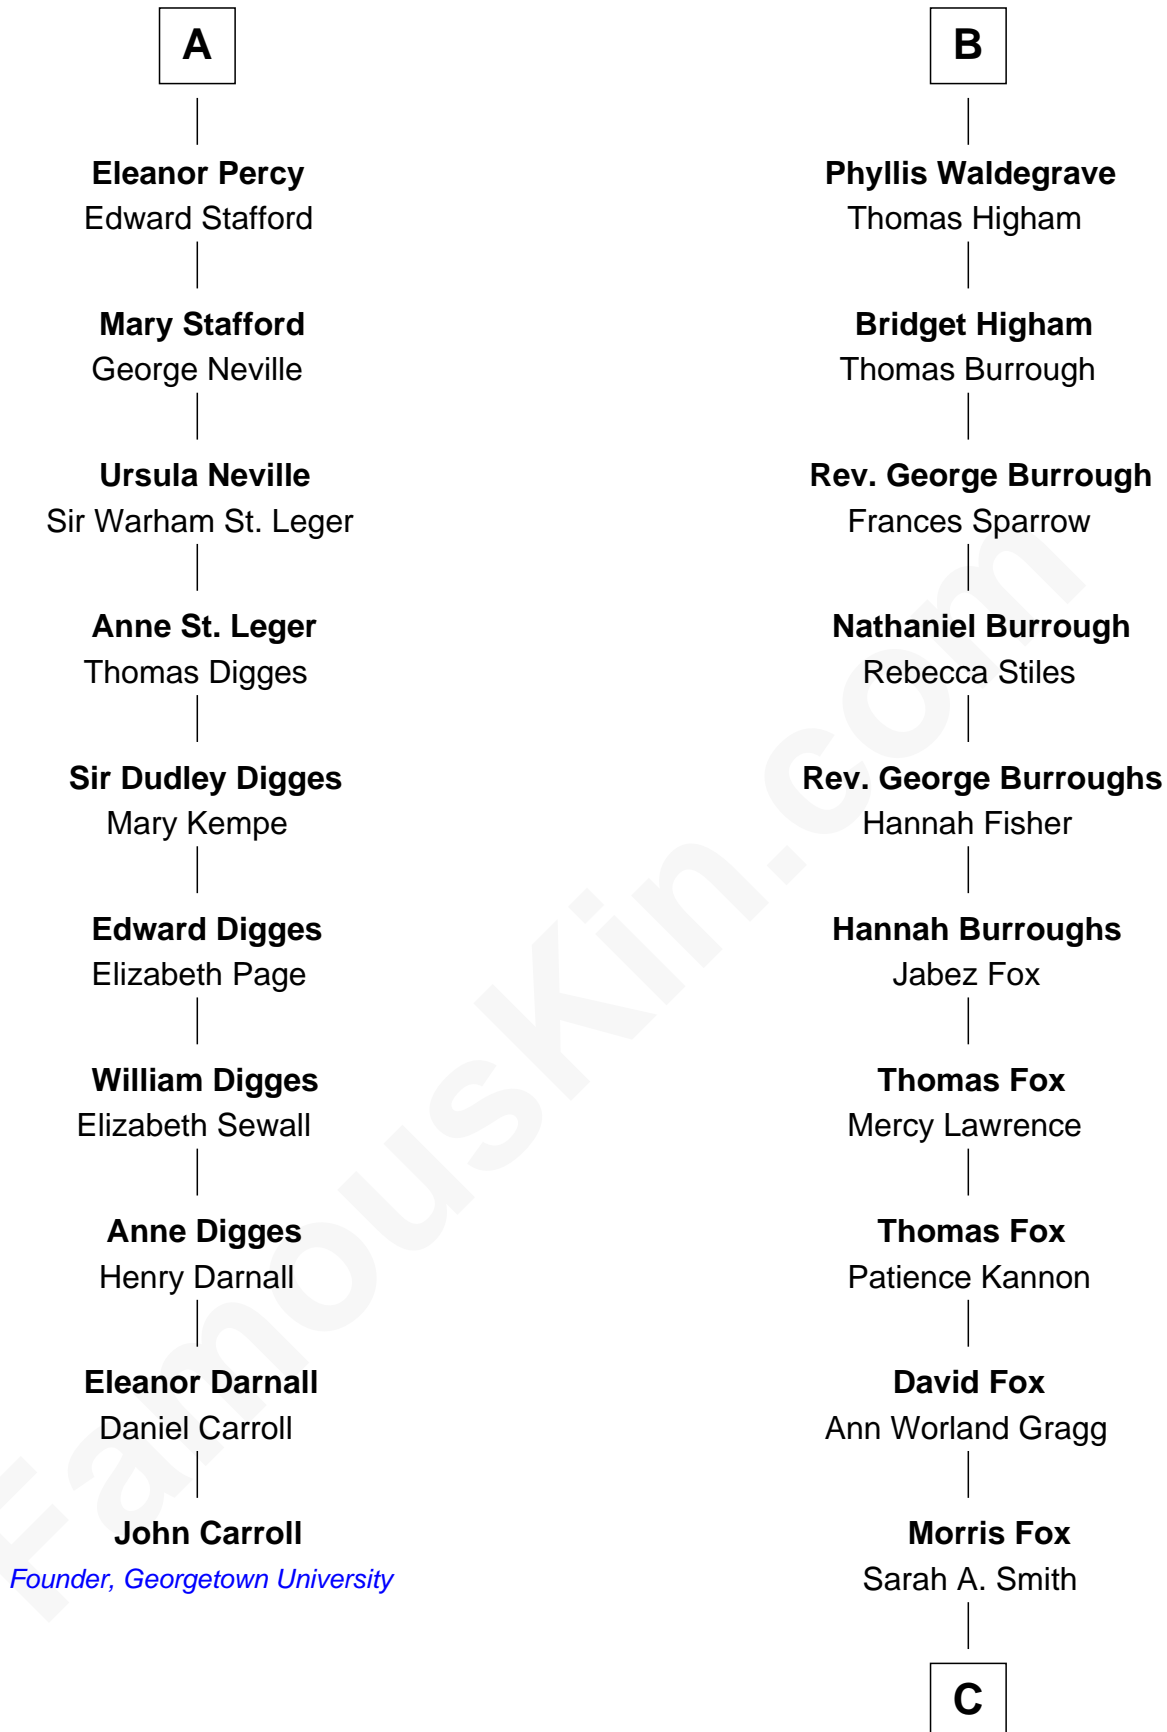

FamousKin.com

Relationship Chart of

John Carroll

Founder of Georgetown University

16th cousin 4 times removed of

Bob Moore

Co-Founder, Bob's Red Mill

Bartholomew de Badlesmere

Margaret de Badlesmere

Sir John de Tivetot

Sir Robert de Tivetot

Margaret Deincourt

Elizabeth de Tivetot

Sir Philip le Despencer

Margery Despencer

Sir Roger Wentworth

Henry Wentworth

Elizabeth Howard

Margery Wentworth

Sir William Waldegrave

George Waldegrave

Anne Drury

B

C

—
Violette Fox

Daniel Francis Learnard

—
Clinton Morris Learnard

Gertrude Maud Yost

—
Doris Dell Learnard

Kenneth Earl Moore

—
Bob Moore

Co-Founder, Bob's Red Mill