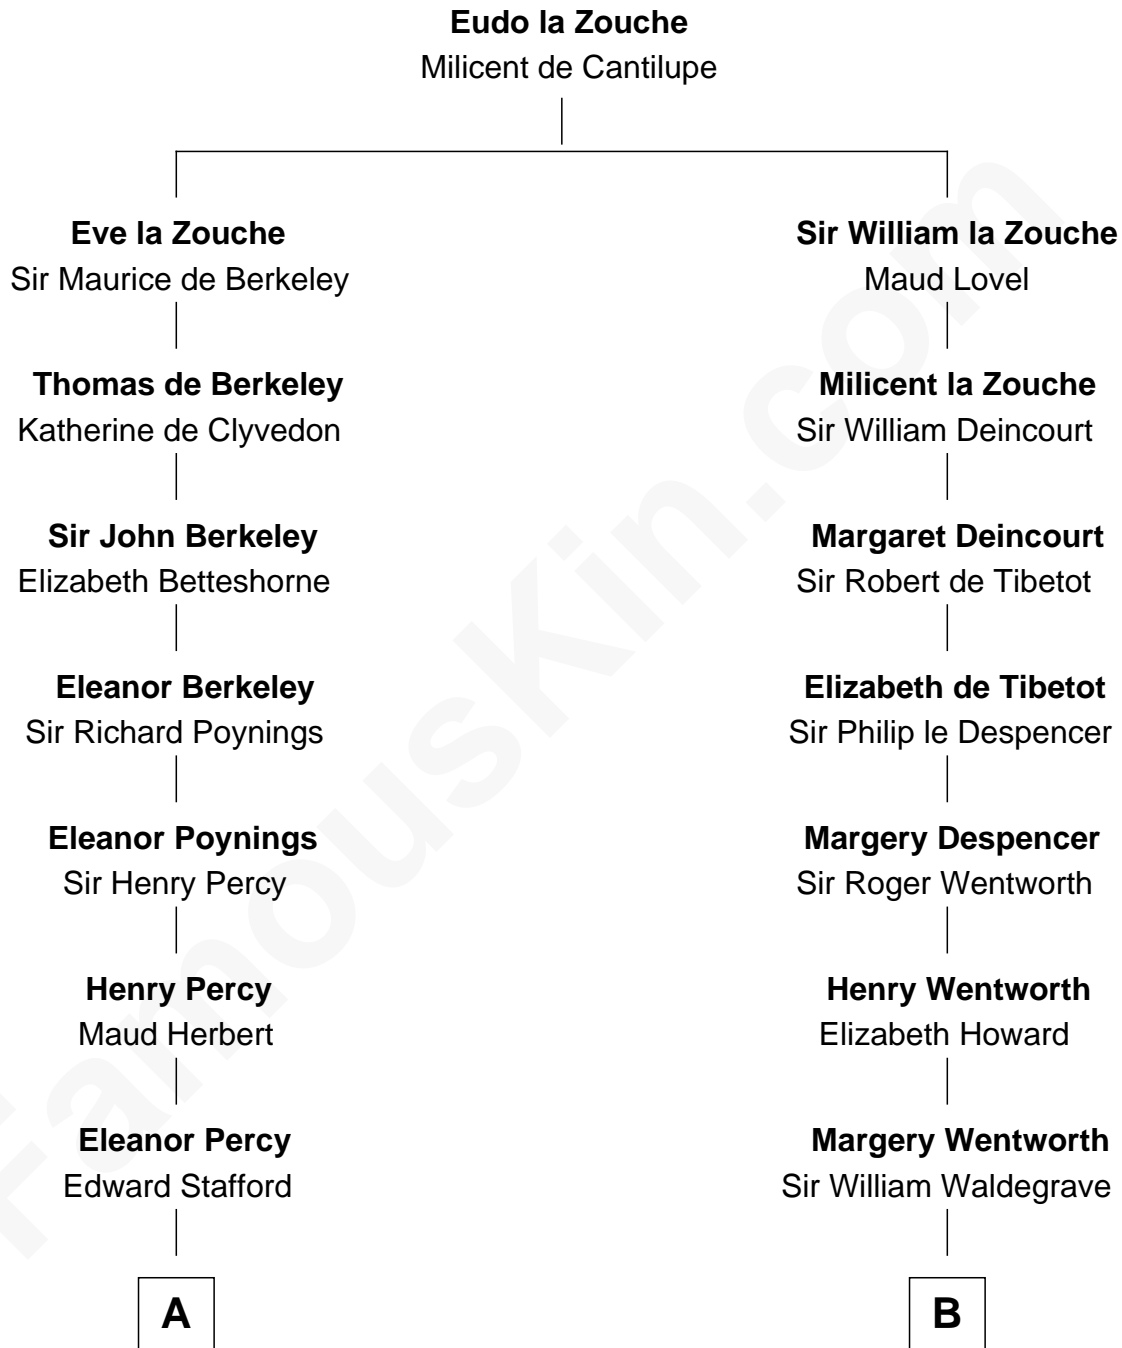

FamousKin.com

Relationship Chart of

John Carroll

Founder of Georgetown University

15th cousin 6 times removed of

Bob Moore

Co-Founder, Bob's Red Mill

C

Morris Fox

Sarah A. Smith

Violette Fox

Daniel Francis Learnard

Clinton Morris Learnard

Gertrude Maud Yost

Doris Dell Learnard

Kenneth Earl Moore

Bob Moore

Co-Founder, Bob's Red Mill