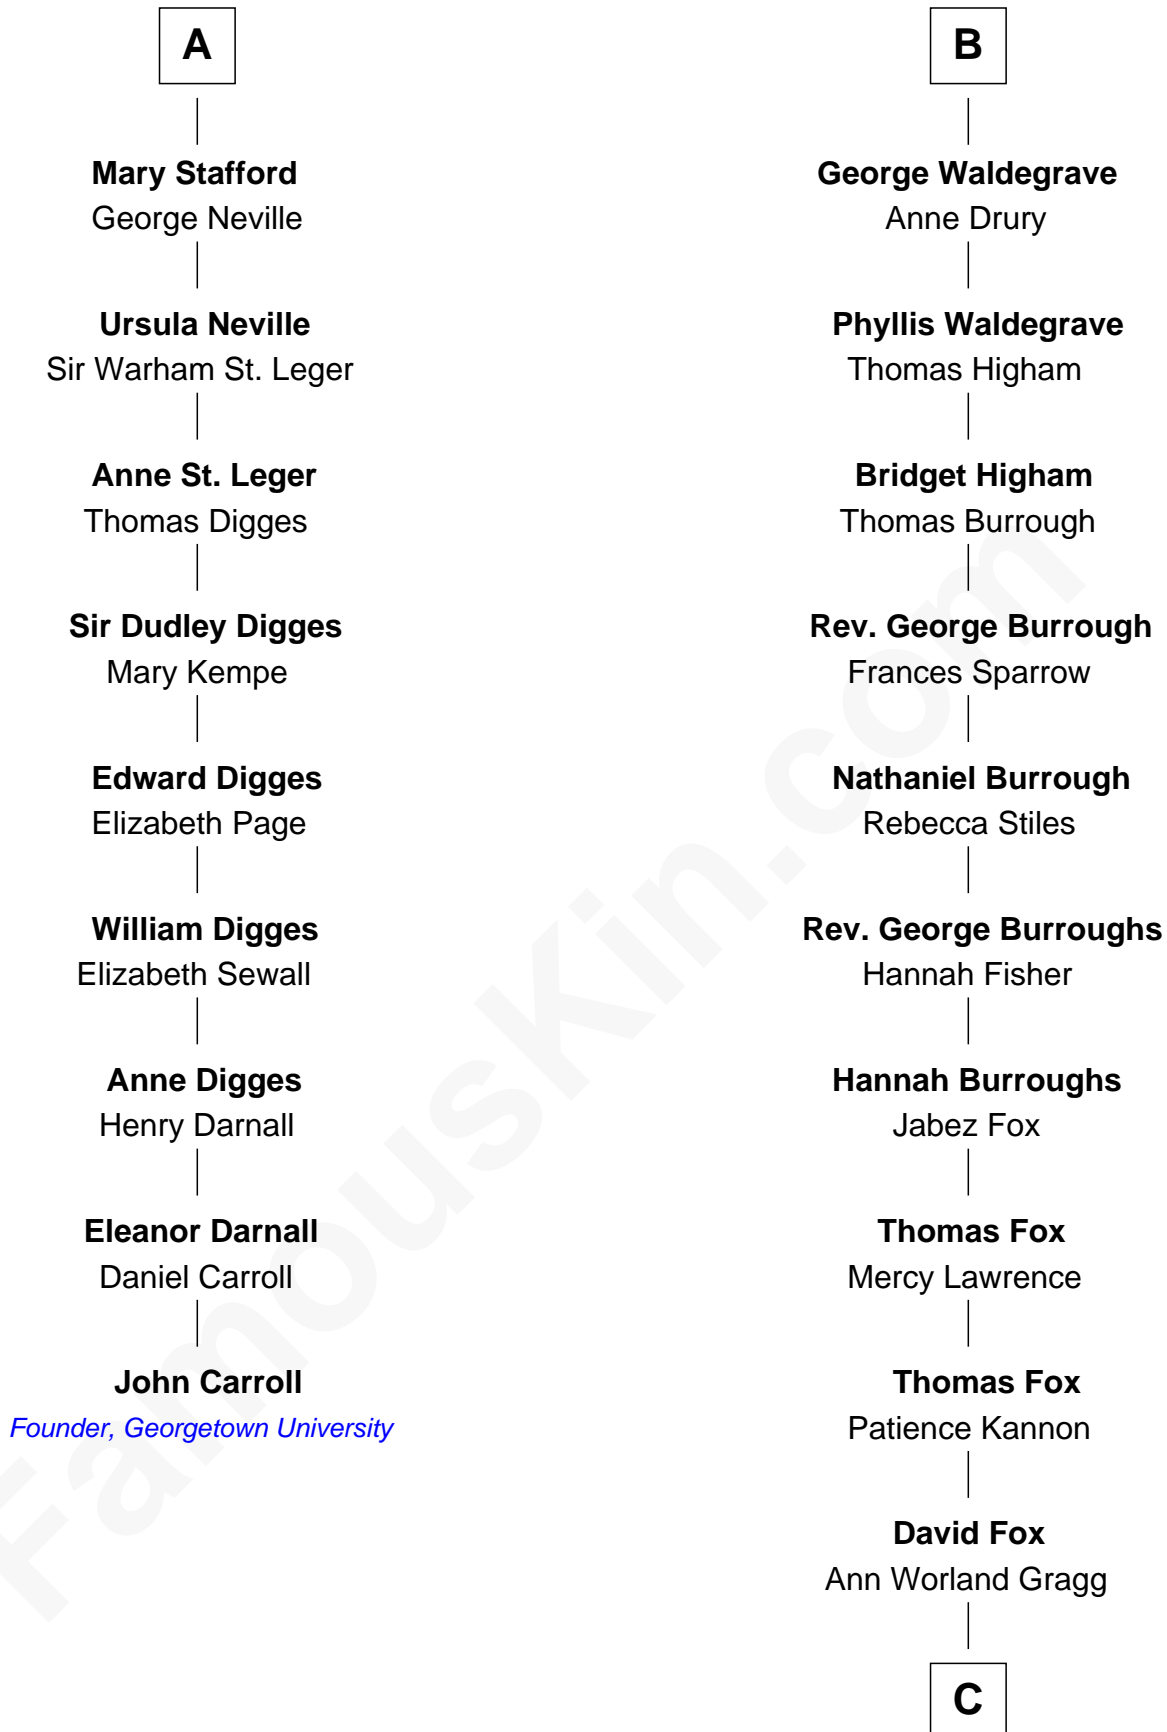

FamousKin.com

Relationship Chart of

John Carroll

Founder of Georgetown University

15th cousin 6 times removed of

Bob Moore

Co-Founder, Bob's Red Mill

C

Morris Fox

Sarah A. Smith

Violette Fox

Daniel Francis Learnard

Clinton Morris Learnard

Gertrude Maud Yost

Doris Dell Learnard

Kenneth Earl Moore

Bob Moore

Co-Founder, Bob's Red Mill