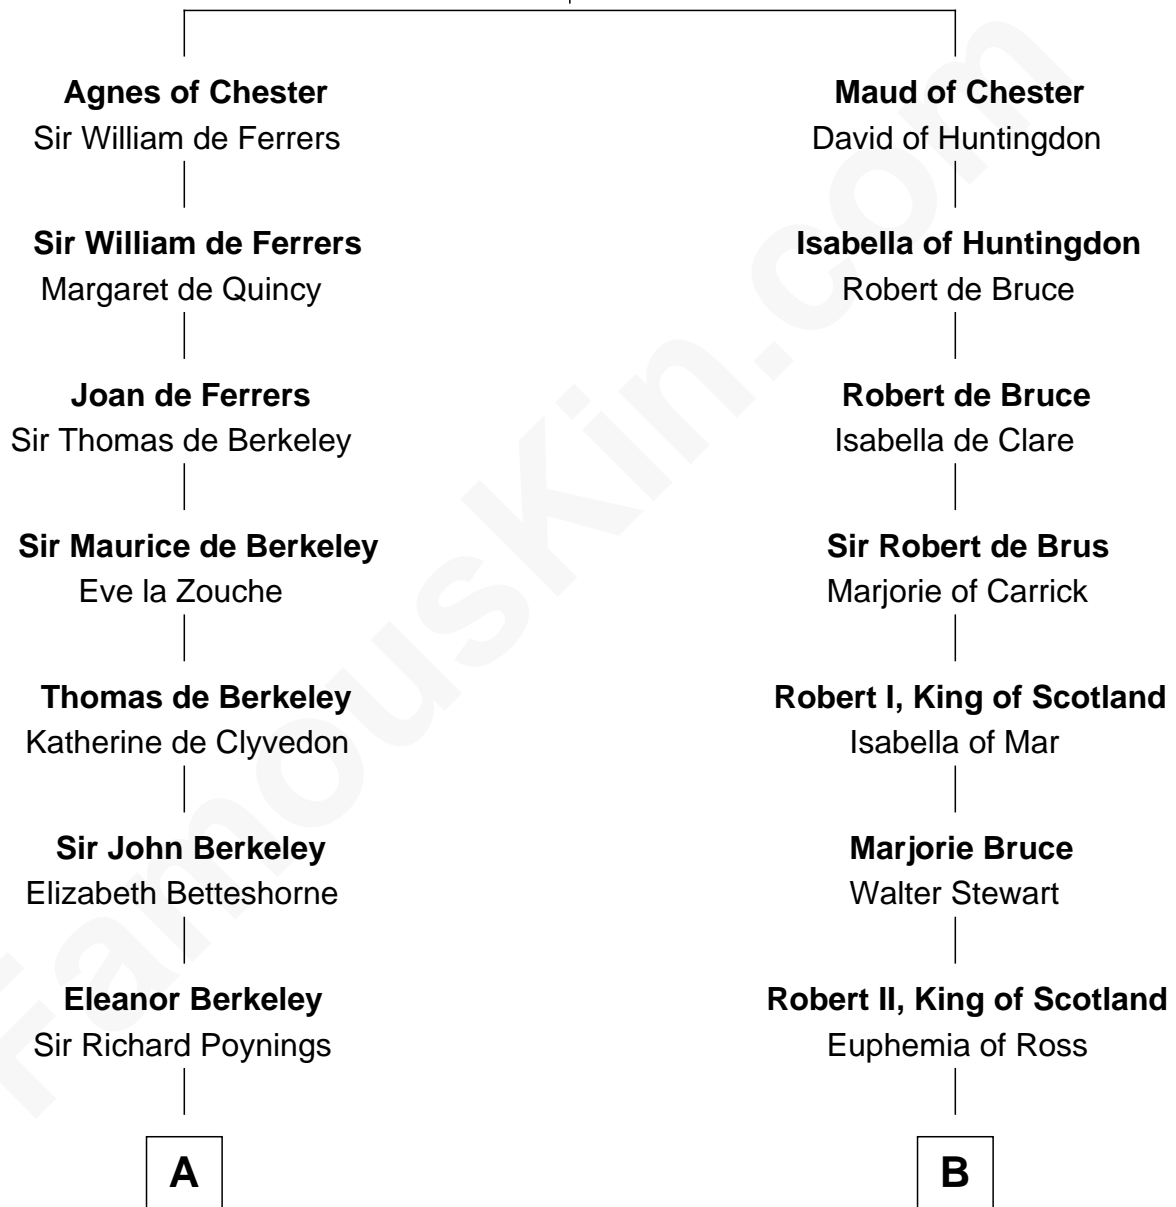

FamousKin.com

Relationship Chart of John Carroll

Founder of Georgetown University

18th cousin 2 times removed of

General Hugh Mercer
American Revolution

Bertrade de Montfort
Hugh de Kevelioc

C

Eleanor Darnall

Daniel Carroll

John Carroll

Founder, Georgetown University

D

Lilias Row

John Mercer

Thomas Mercer

Isabel Smith

William Mercer

Anne Munro

General Hugh Mercer

American Revolution