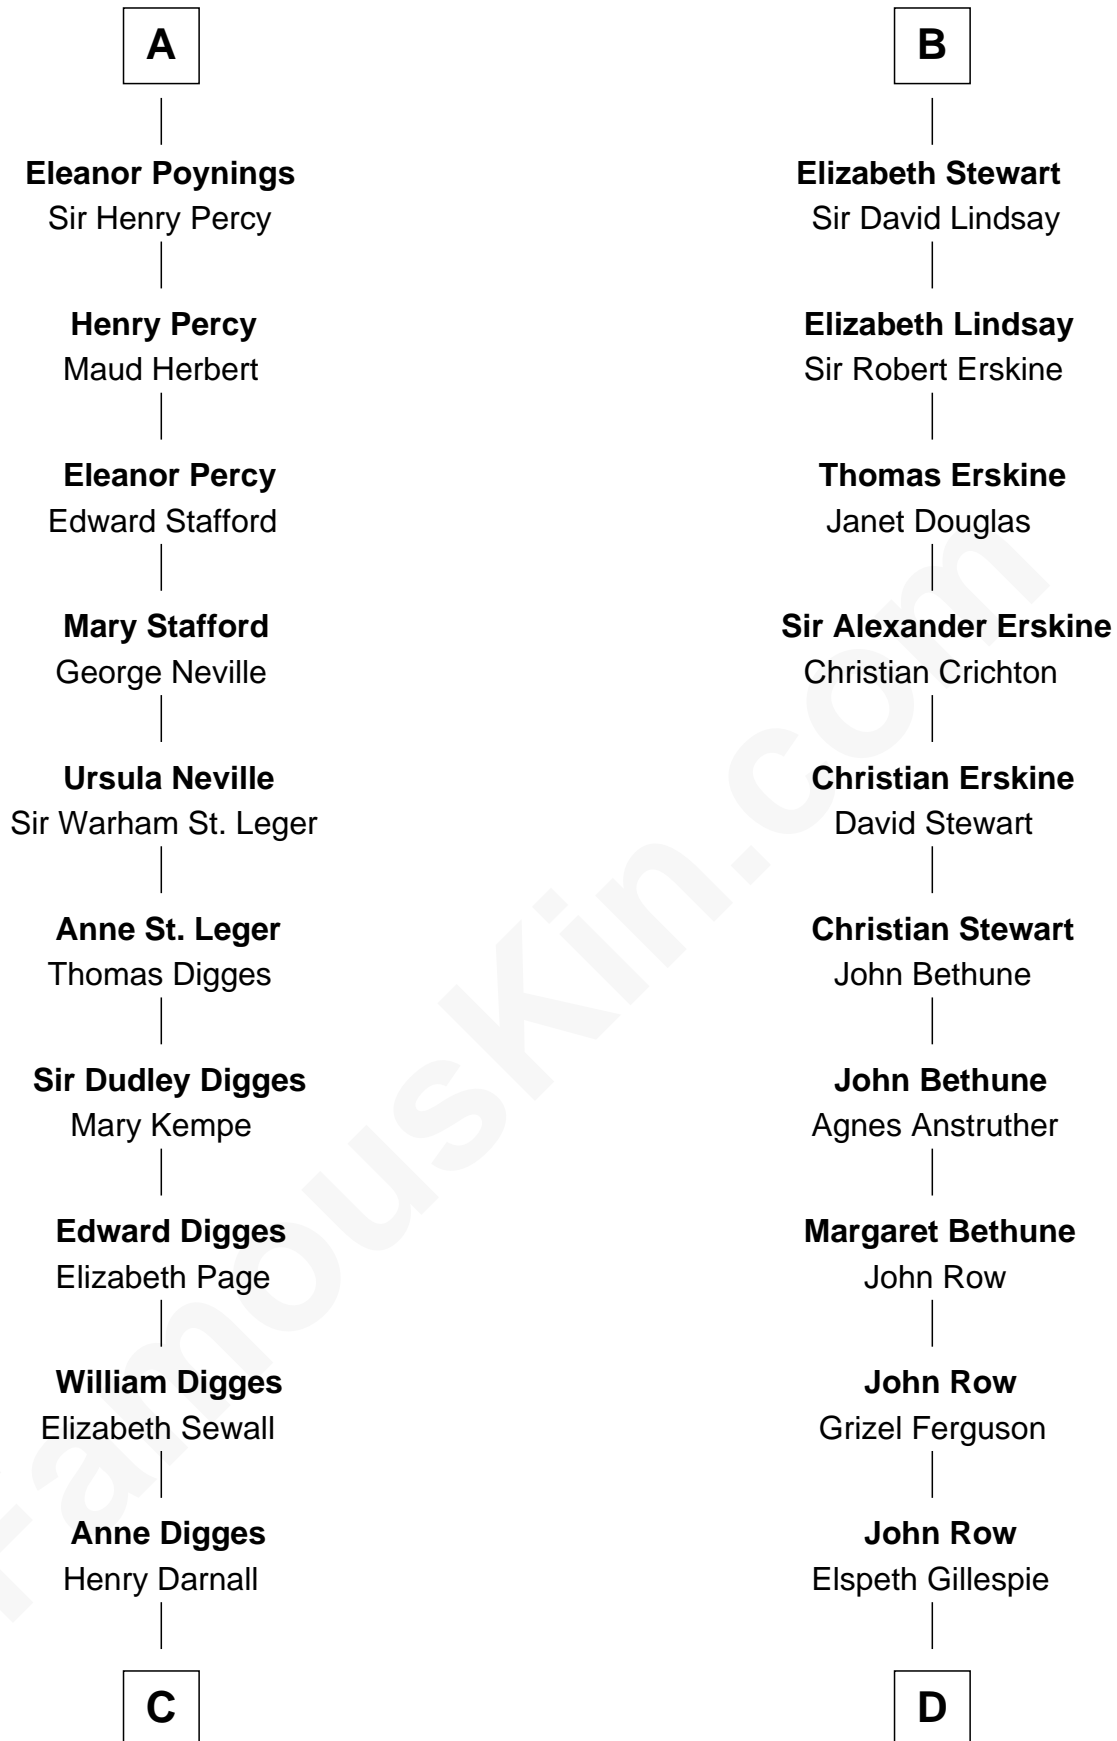

FamousKin.com

Relationship Chart of John Carroll

Founder of Georgetown University

18th cousin 2 times removed of

General Hugh Mercer
American Revolution

Bertrade de Montfort
Hugh de Kevelioc

C

Eleanor Darnall

Daniel Carroll

John Carroll

Founder, Georgetown University

D

Lilias Row

John Mercer

Thomas Mercer

Isabel Smith