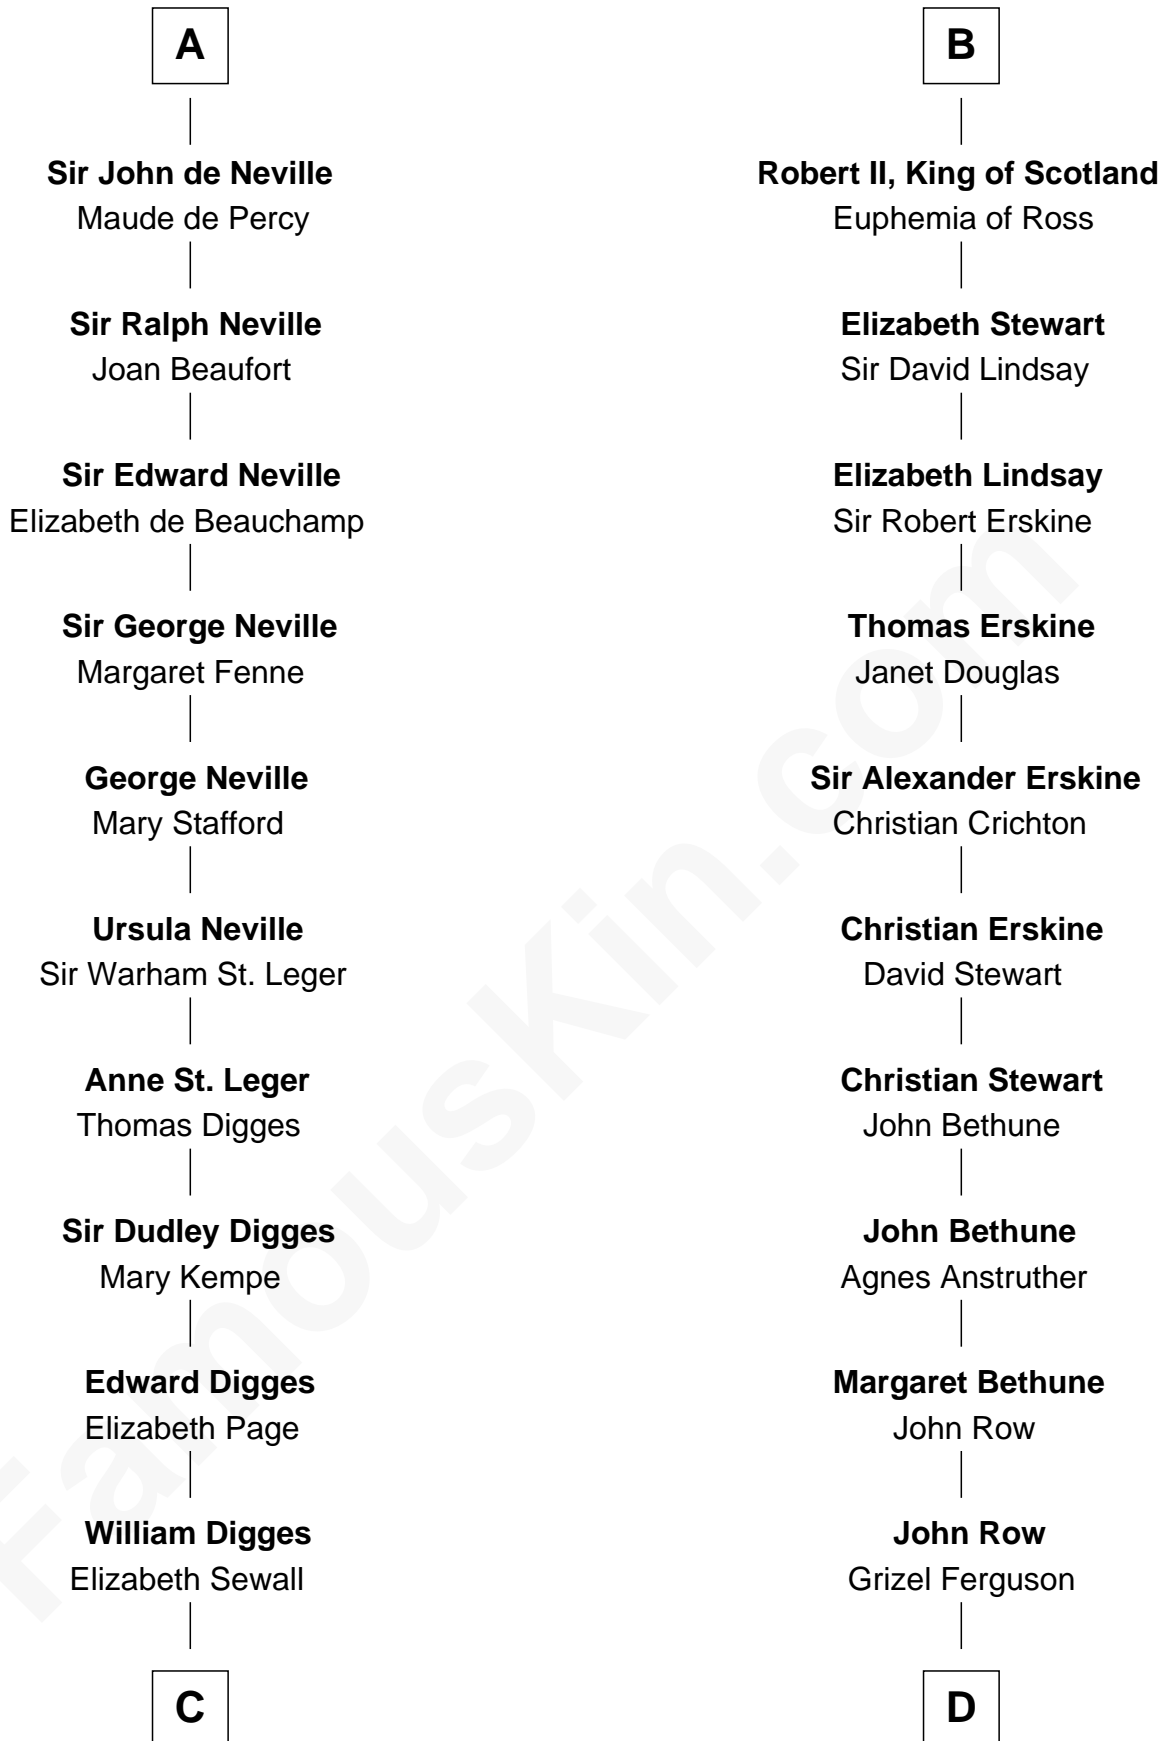

FamousKin.com

Relationship Chart of

John Carroll

Founder of Georgetown University

19th cousin 2 times removed of

General Hugh Mercer
American Revolution

Robert de Beaumont

Amicia de Gael

C

Anne Digges
Henry Darnall

Eleanor Darnall
Daniel Carroll

John Carroll
Founder, Georgetown University

D

John Row
Elspeth Gillespie

Lilias Row
John Mercer

Thomas Mercer
Isabel Smith

William Mercer
Anne Munro

General Hugh Mercer
American Revolution

FamousKin.com