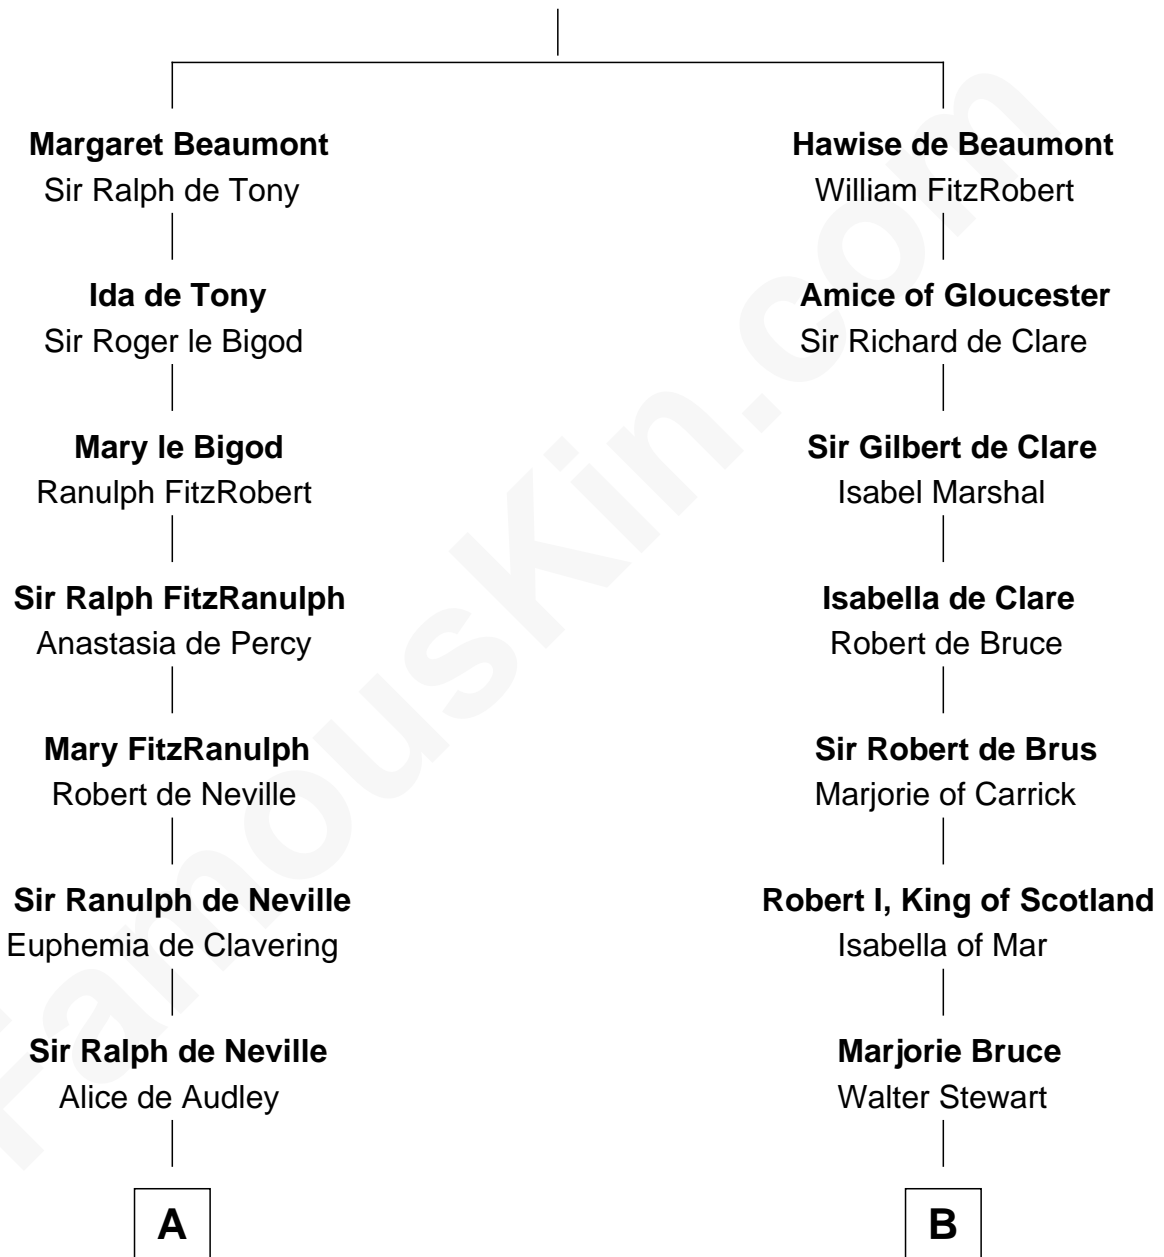

FamousKin.com

Relationship Chart of

John Carroll

Founder of Georgetown University

19th cousin 2 times removed of

General Hugh Mercer
American Revolution

Robert de Beaumont

Amicia de Gael

C

Anne Digges
Henry Darnall

Eleanor Darnall
Daniel Carroll

John Carroll
Founder, Georgetown University

D

John Row
Elspeth Gillespie

Lilias Row
John Mercer

Thomas Mercer
Isabel Smith

William Mercer
Anne Munro

General Hugh Mercer
American Revolution

FamousKin.com