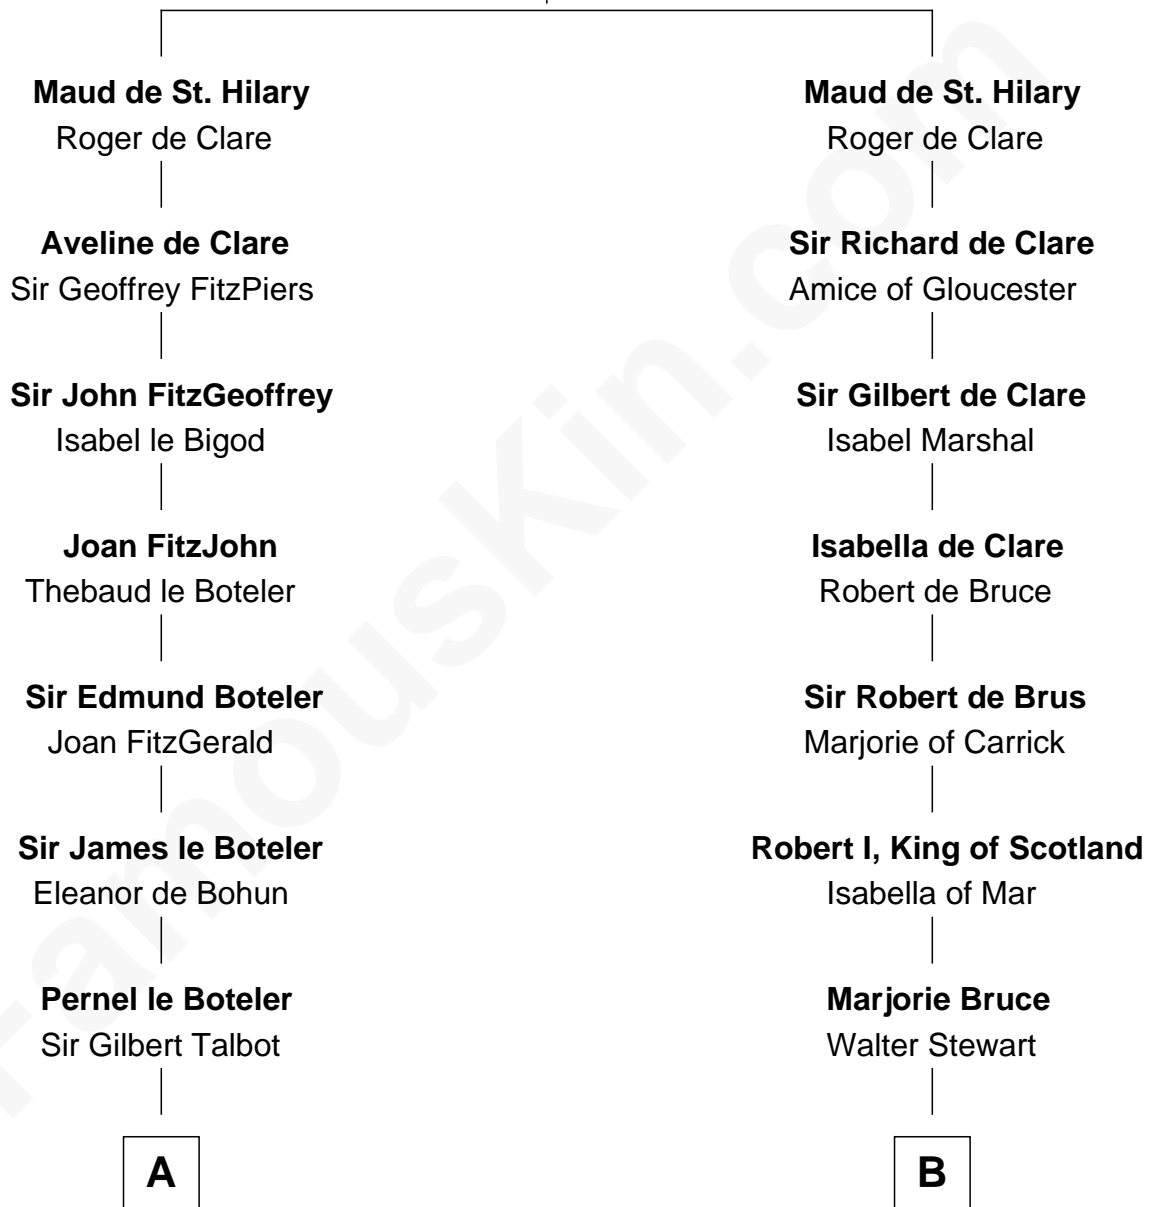

## Relationship Chart of

### John Carroll

Founder of Georgetown University

20th cousin 1 time removed of

**General Hugh Mercer**  
American Revolution

**James de St. Hilary**  
Aveline - - - - -

**C**

**Elizabeth Sewall**

William Digges

**Anne Digges**

Henry Darnall

**Eleanor Darnall**

Daniel Carroll

**John Carroll**

*Founder, Georgetown University*

**D**

**John Row**

Elspeth Gillespie

**Lilias Row**

John Mercer

**Thomas Mercer**

Isabel Smith

**William Mercer**

Anne Munro

**General Hugh Mercer**