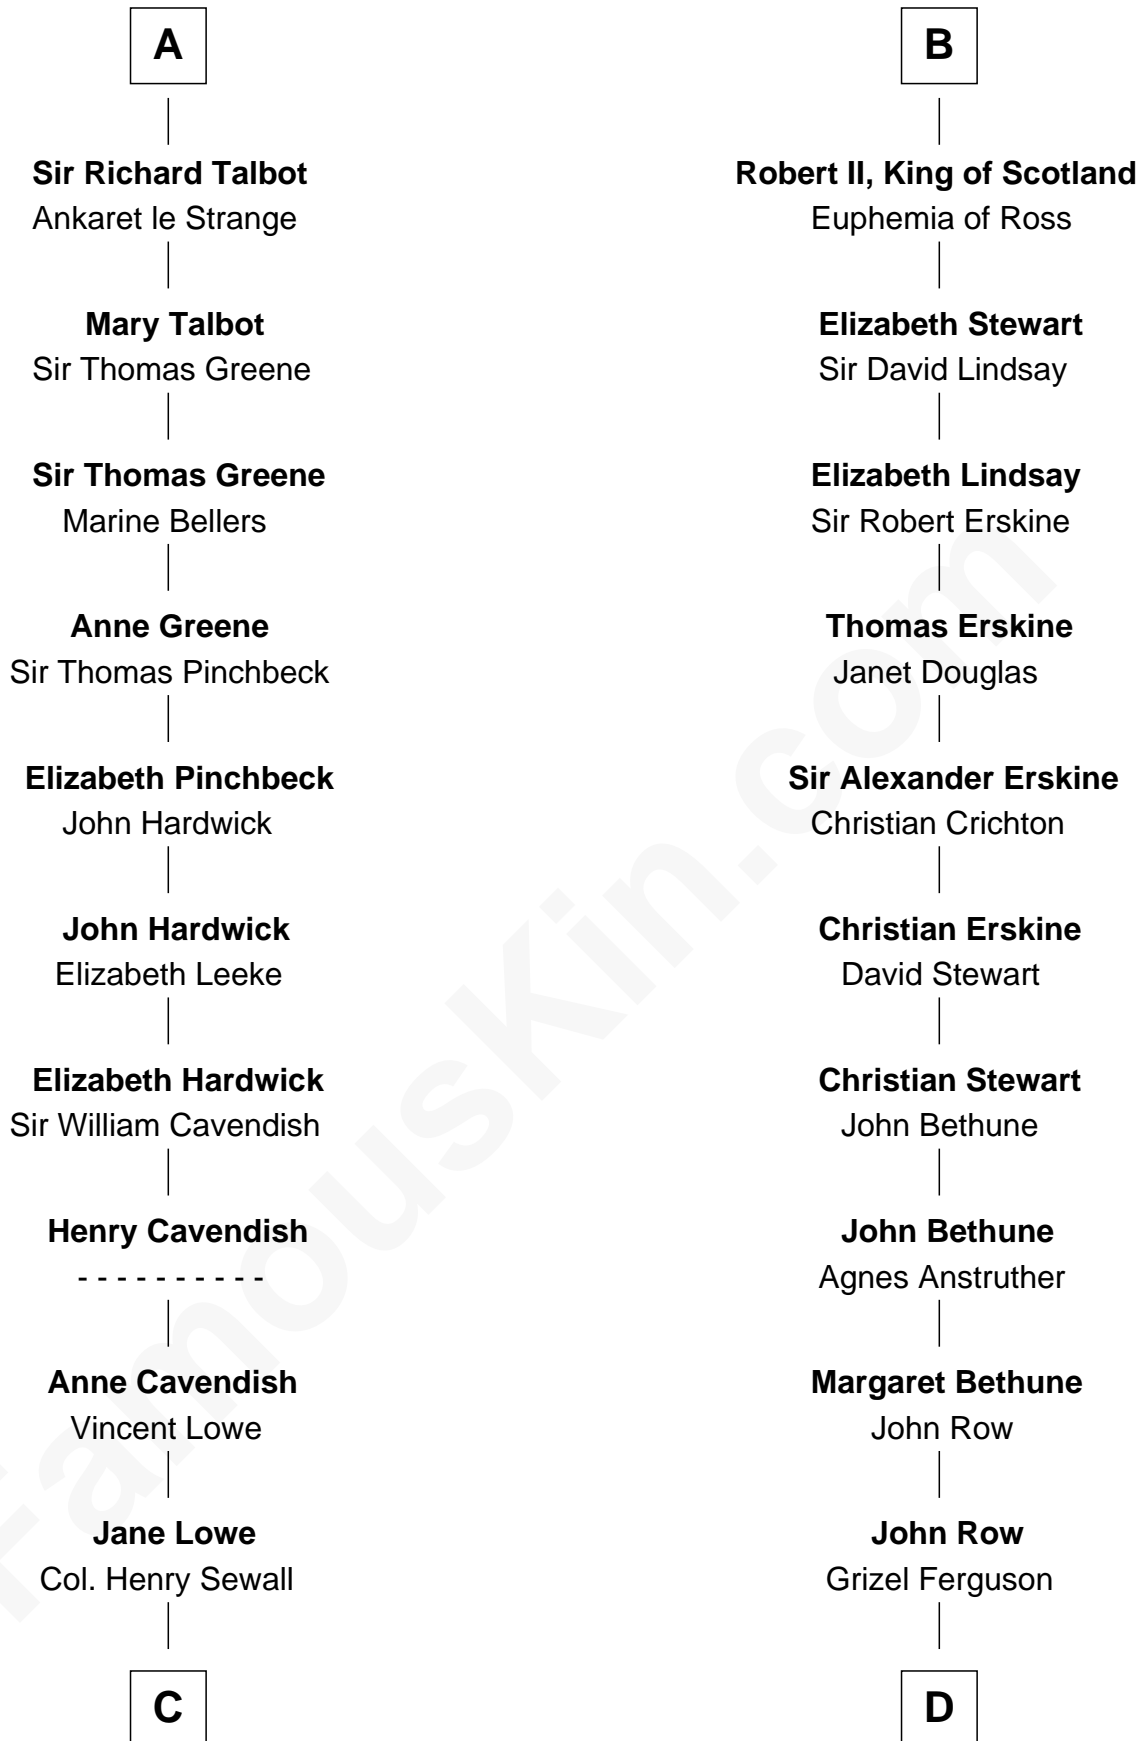

## Relationship Chart of

### John Carroll

Founder of Georgetown University

20th cousin 1 time removed of

**General Hugh Mercer**  
American Revolution

**James de St. Hilary**  
Aveline - - - - -

**C**

**Elizabeth Sewall**

William Digges

**Anne Digges**

Henry Darnall

**Eleanor Darnall**

Daniel Carroll

**John Carroll**

*Founder, Georgetown University*

**D**

**John Row**

*American Revolution*