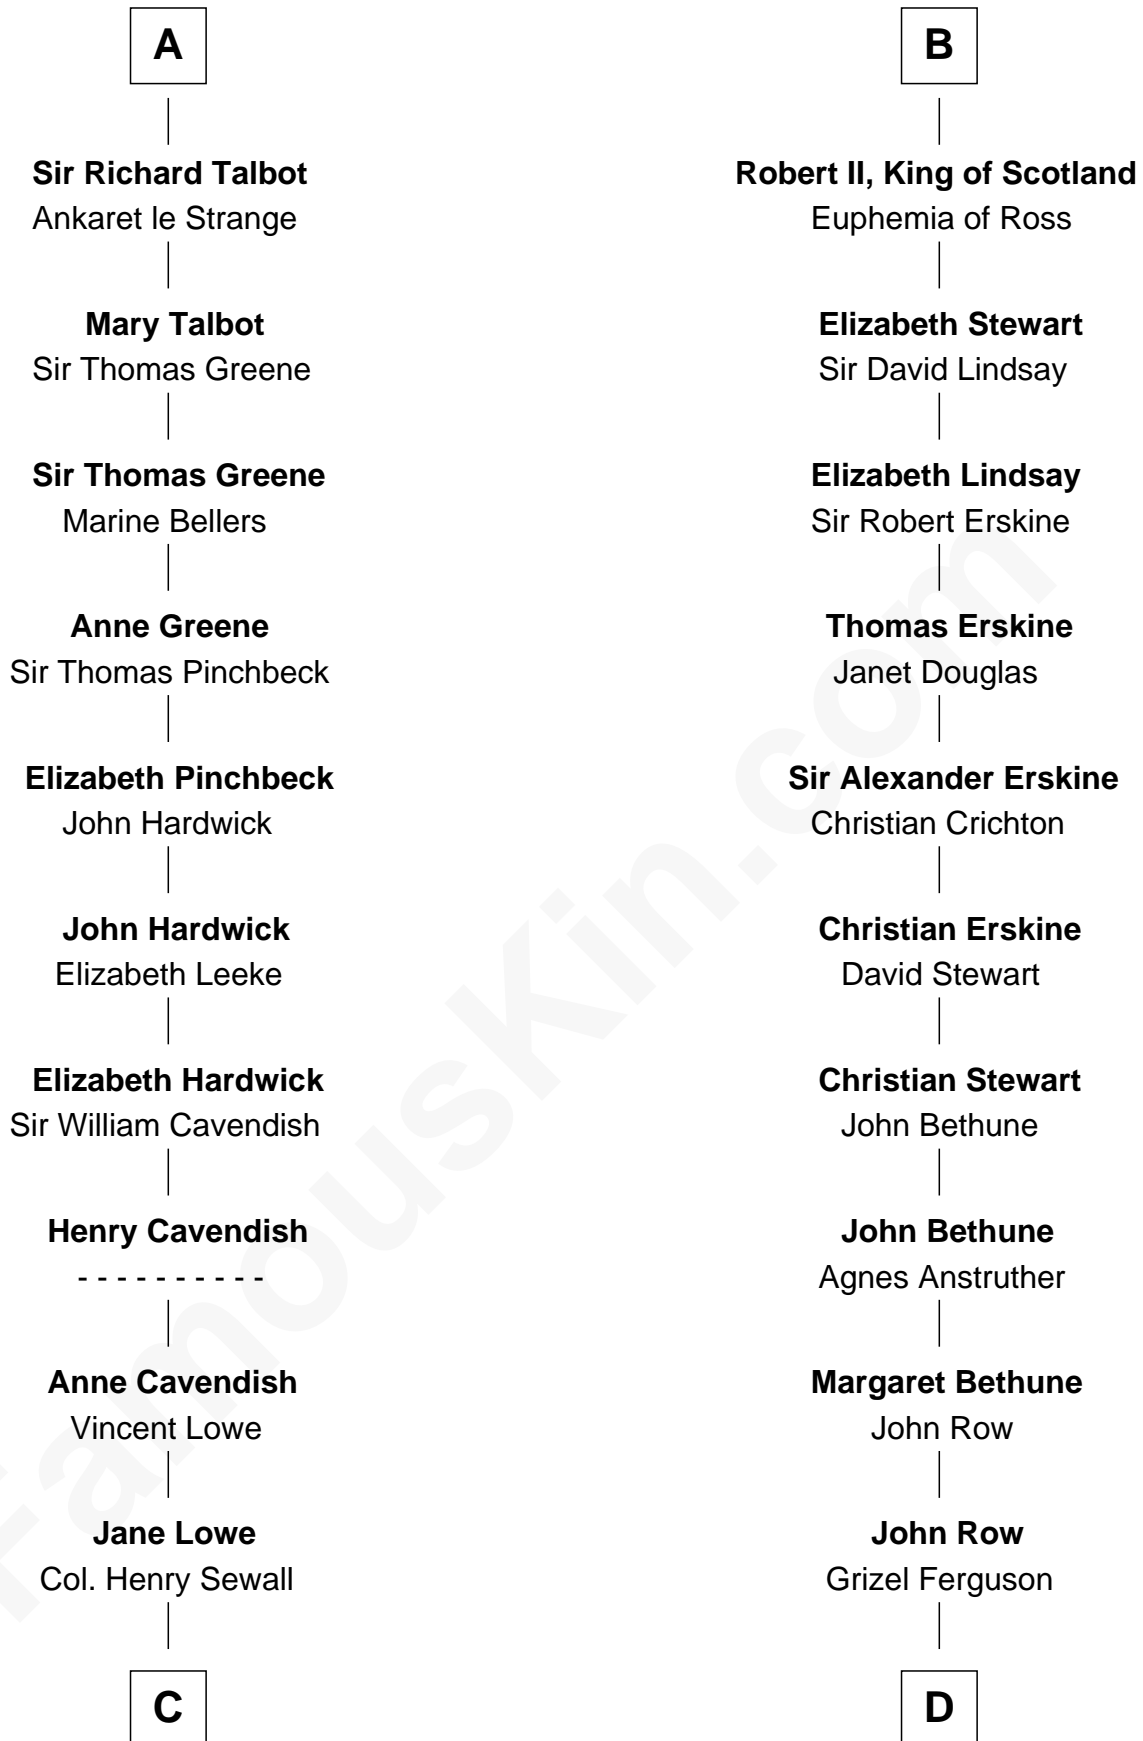

FamousKin.com

Relationship Chart of

John Carroll

Founder of Georgetown University

20th cousin 1 time removed of

General Hugh Mercer
American Revolution

Richard Fitzgilbert de Clare
Adeliza de Meschines

C

Elizabeth Sewall

William Digges

Anne Digges

Henry Darnall

Eleanor Darnall

Daniel Carroll

John Carroll

Founder, Georgetown University