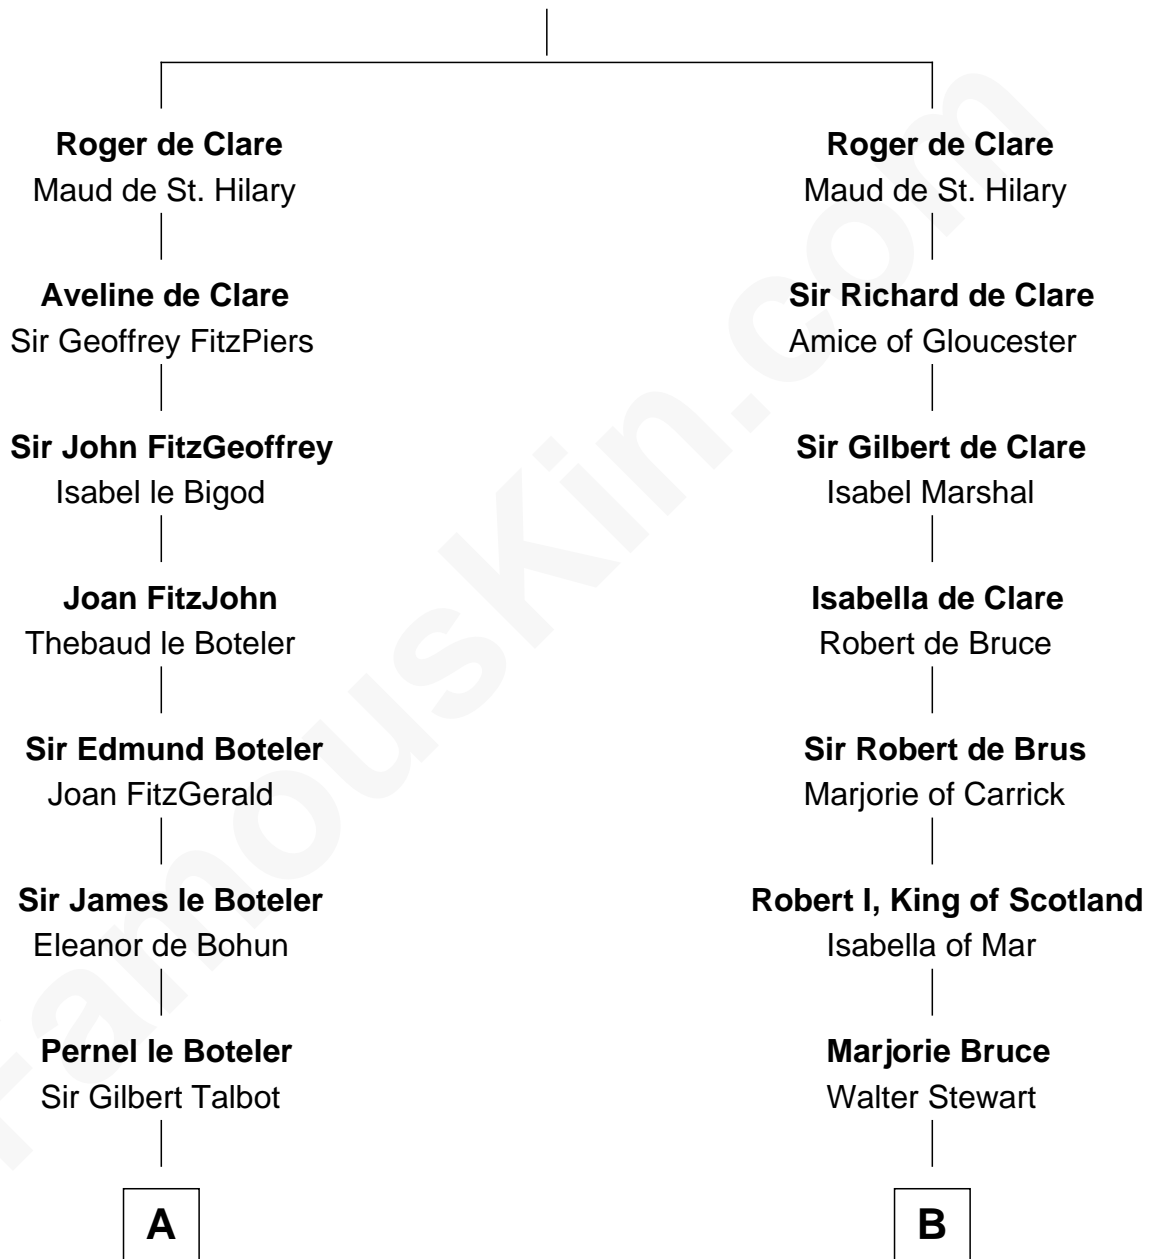

FamousKin.com

Relationship Chart of

John Carroll

Founder of Georgetown University

20th cousin 1 time removed of

General Hugh Mercer
American Revolution

Richard Fitzgilbert de Clare
Adeliza de Meschines

C

Elizabeth Sewall

William Digges

Anne Digges

Henry Darnall

Eleanor Darnall

Daniel Carroll

John Carroll

Founder, Georgetown University

D

John Row

Elspeth Gillespie

Lilias Row

John Mercer

Thomas Mercer

Isabel Smith

William Mercer

Anne Munro

General Hugh Mercer

American Revolution