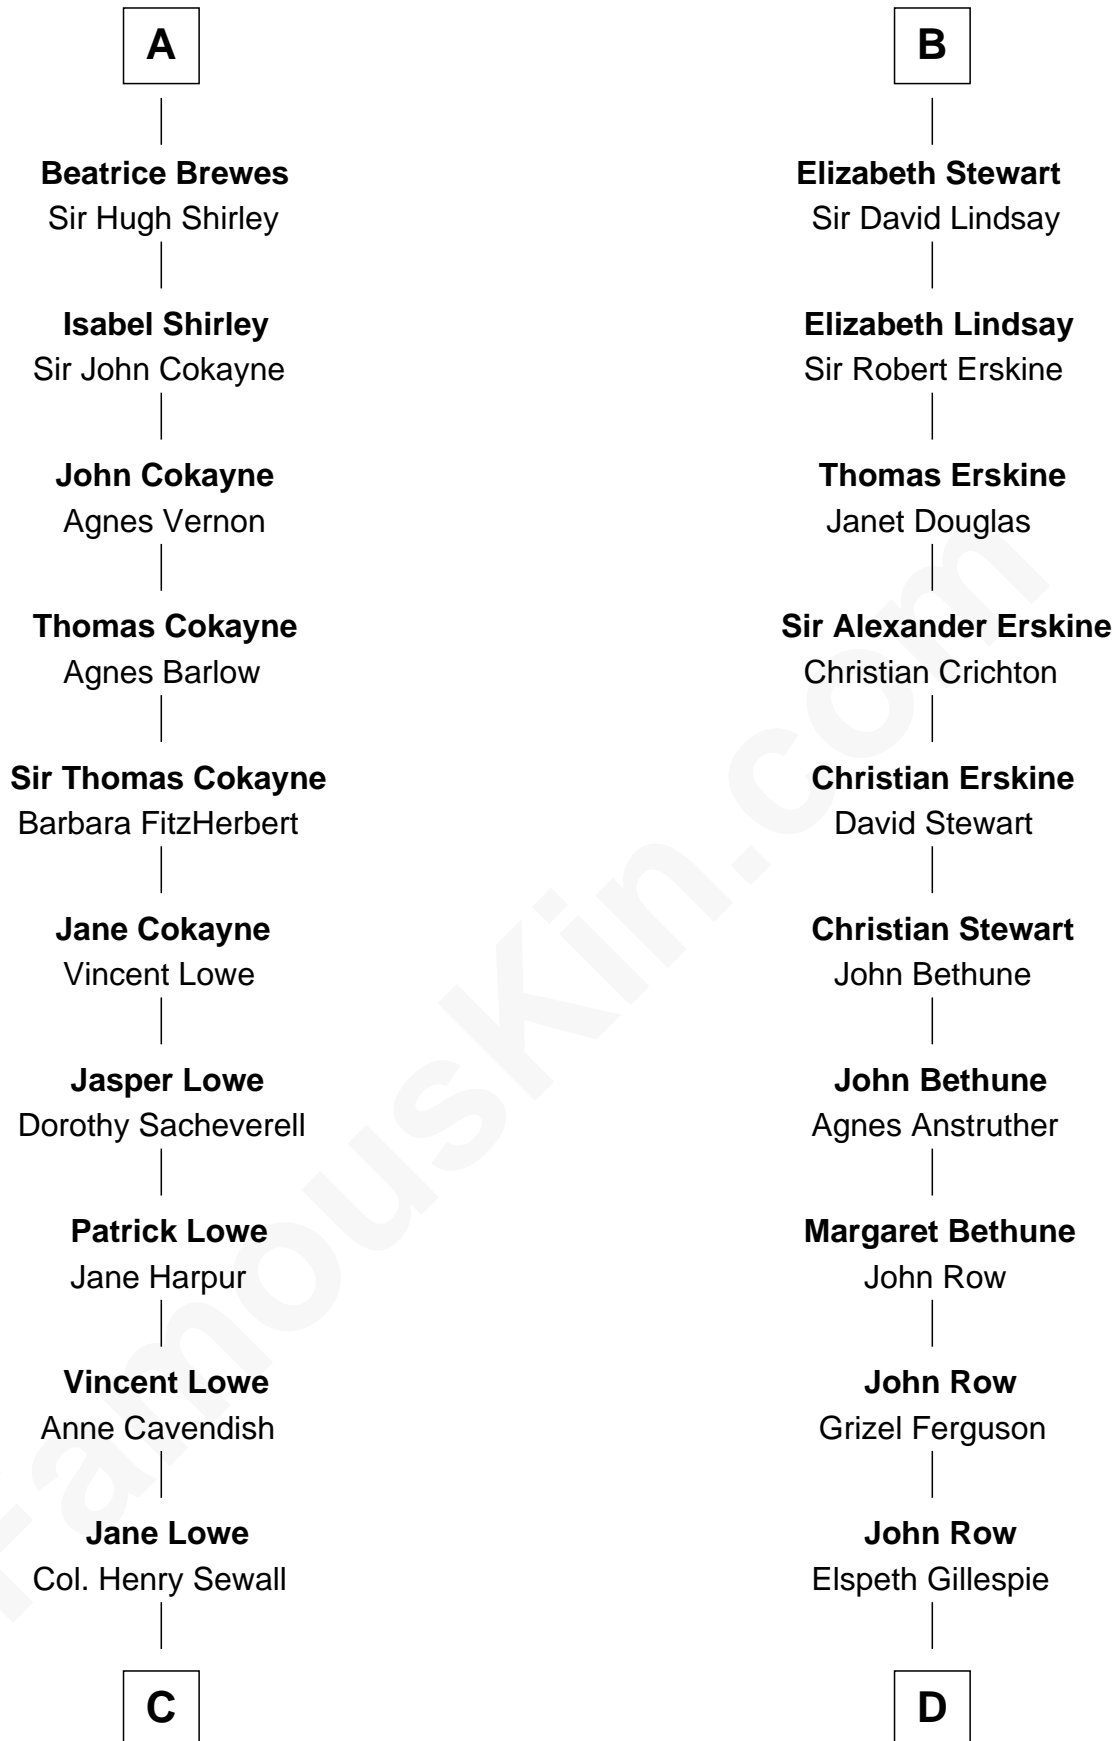

# FamousKin.com Relationship Chart of

**John Carroll**

*Founder of Georgetown University*

20th cousin of

**General Hugh Mercer**

*American Revolution*

**Henry of Huntingdon**

Ada de Warenne

Maud of Chester

**Isabella of Huntingdon**

Robert de Bruce

**Robert de Bruce**

Isabella de Clare

**Sir Robert de Brus**

Marjorie of Carrick

**Robert I, King of Scotland**

Isabella of Mar

**Marjorie Bruce**

Walter Stewart

**Robert II, King of Scotland**

Euphemia of Ross

**B**

**C**

**Elizabeth Sewall**

William Digges

**Anne Digges**

Henry Darnall

**Eleanor Darnall**

Daniel Carroll

**John Carroll**

*Founder, Georgetown University*

**D**