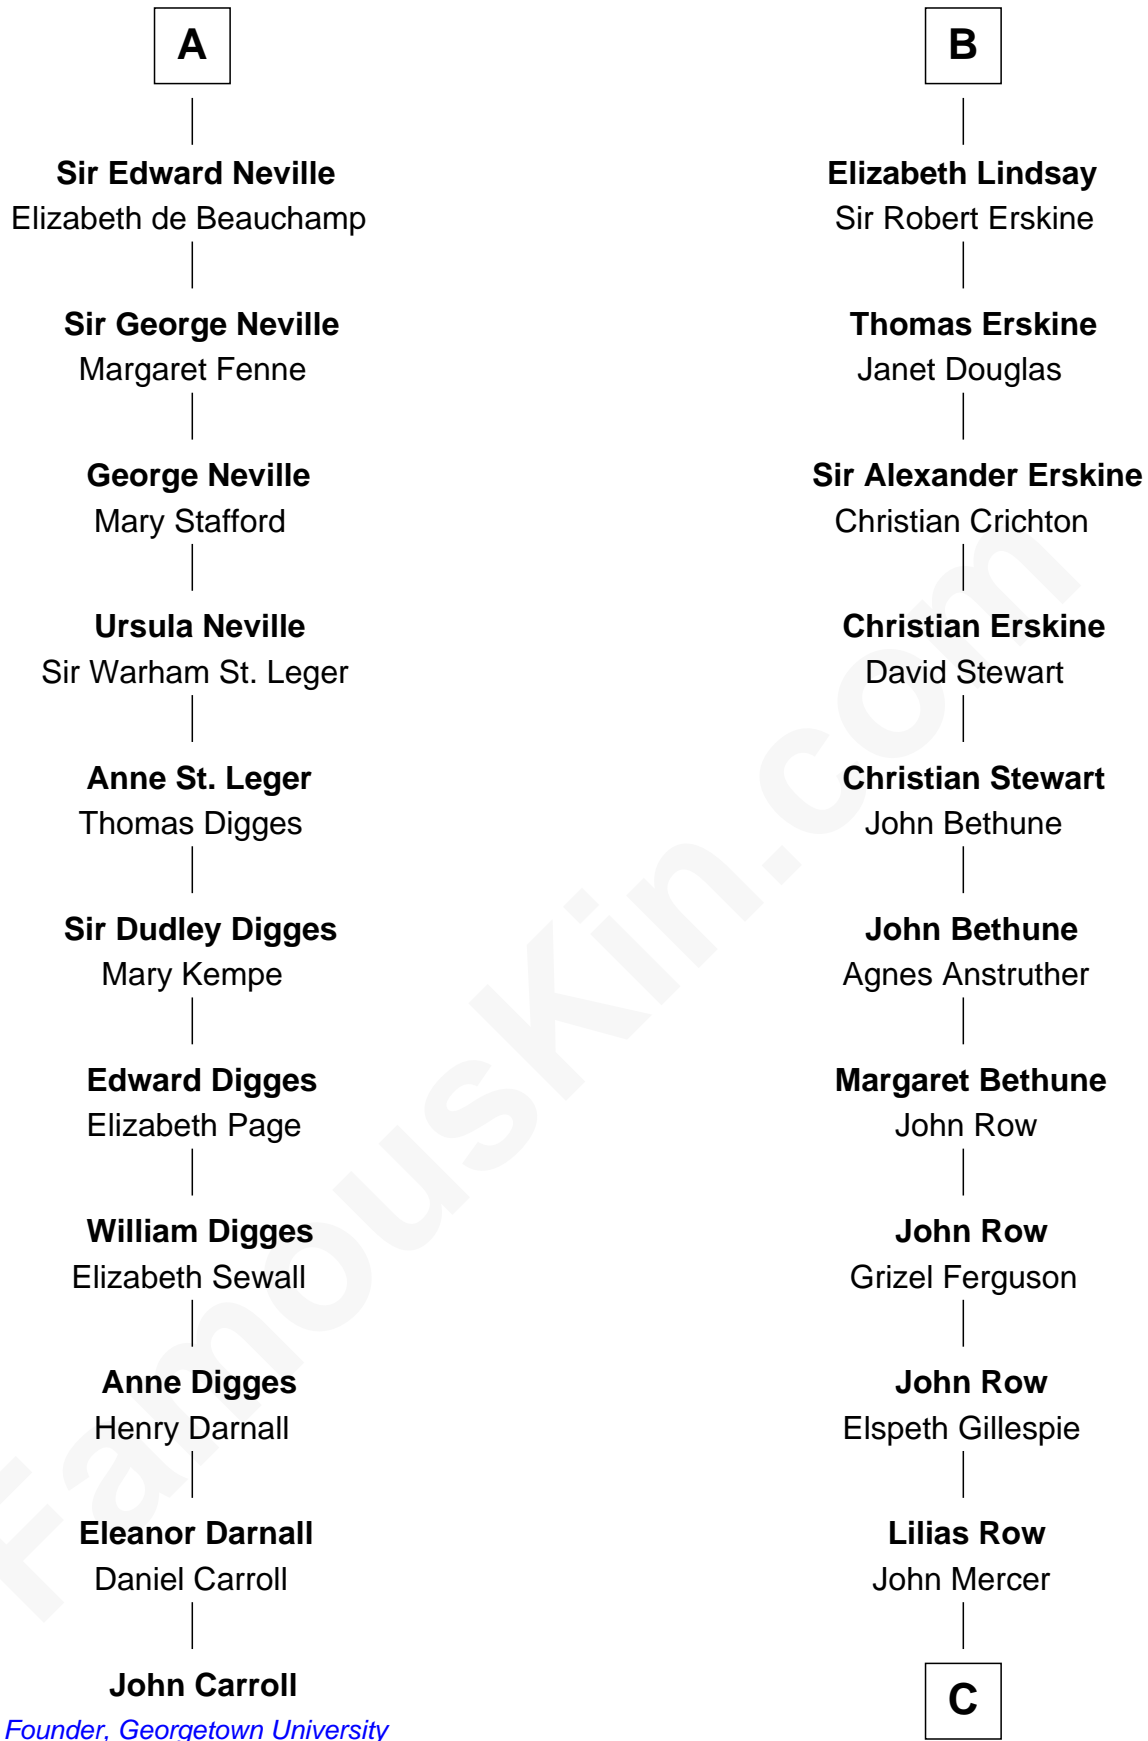

## Relationship Chart of

### John Carroll

Founder of Georgetown University

17th cousin 2 times removed of

**General Hugh Mercer**  
American Revolution

**Sir William Marshal**

Isabel de Clare

**C**

—  
**Thomas Mercer**

Isabel Smith

—  
**William Mercer**

Anne Munro

—  
**General Hugh Mercer**

*American Revolution*

FamousKin.com