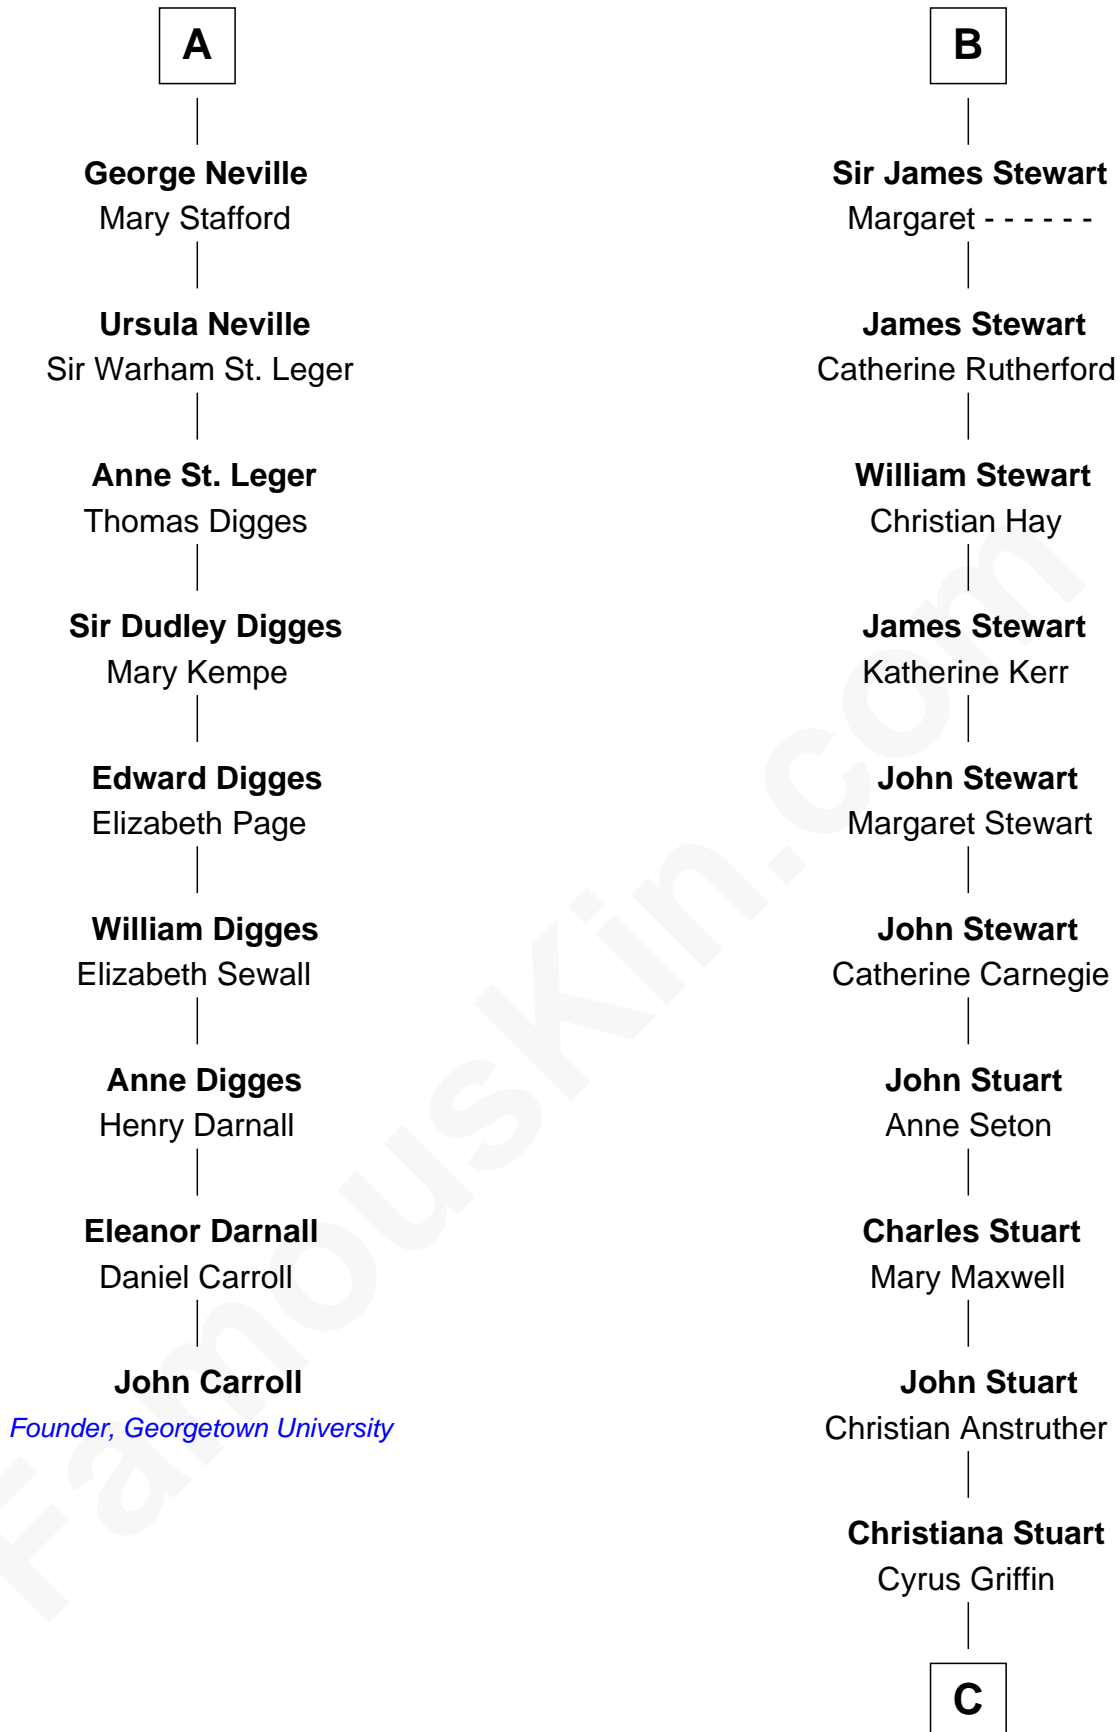

FamousKin.com

Relationship Chart of

John Carroll

Founder of Georgetown University

15th cousin 6 times removed of

Johnny Mercer

Songwriter and Co-Founder of Capitol Records

C

Louisa Griffin
Col. Hugh Mercer

Gen. Hugh Weedon Mercer
Mary Stiles Anderson

George Anderson Mercer
Nanny Maury Herndon

George Anderson Mercer
Lillian Elizabeth Ciucevich

Johnny Mercer
Co-Founder of Capitol Records