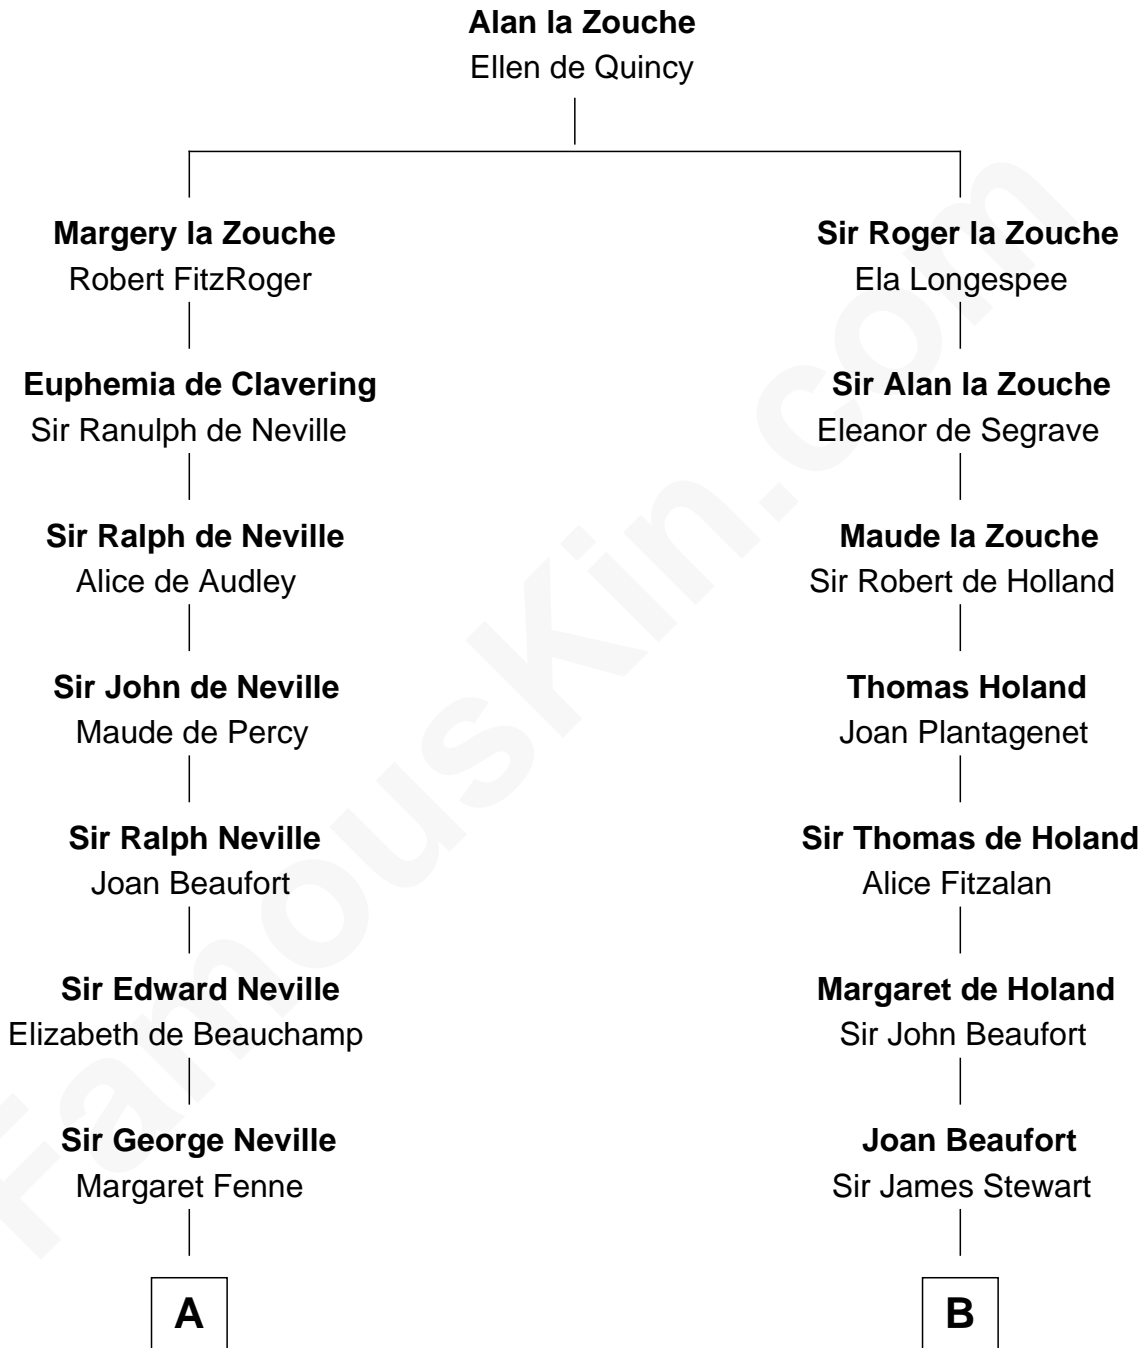

FamousKin.com

Relationship Chart of

John Carroll

Founder of Georgetown University

15th cousin 6 times removed of

Johnny Mercer

Songwriter and Co-Founder of Capitol Records

C

Louisa Griffin
Col. Hugh Mercer

Gen. Hugh Weedon Mercer
Mary Stiles Anderson

George Anderson Mercer
Nanny Maury Herndon

George Anderson Mercer
Lillian Elizabeth Ciucevich

Johnny Mercer
Co-Founder of Capitol Records