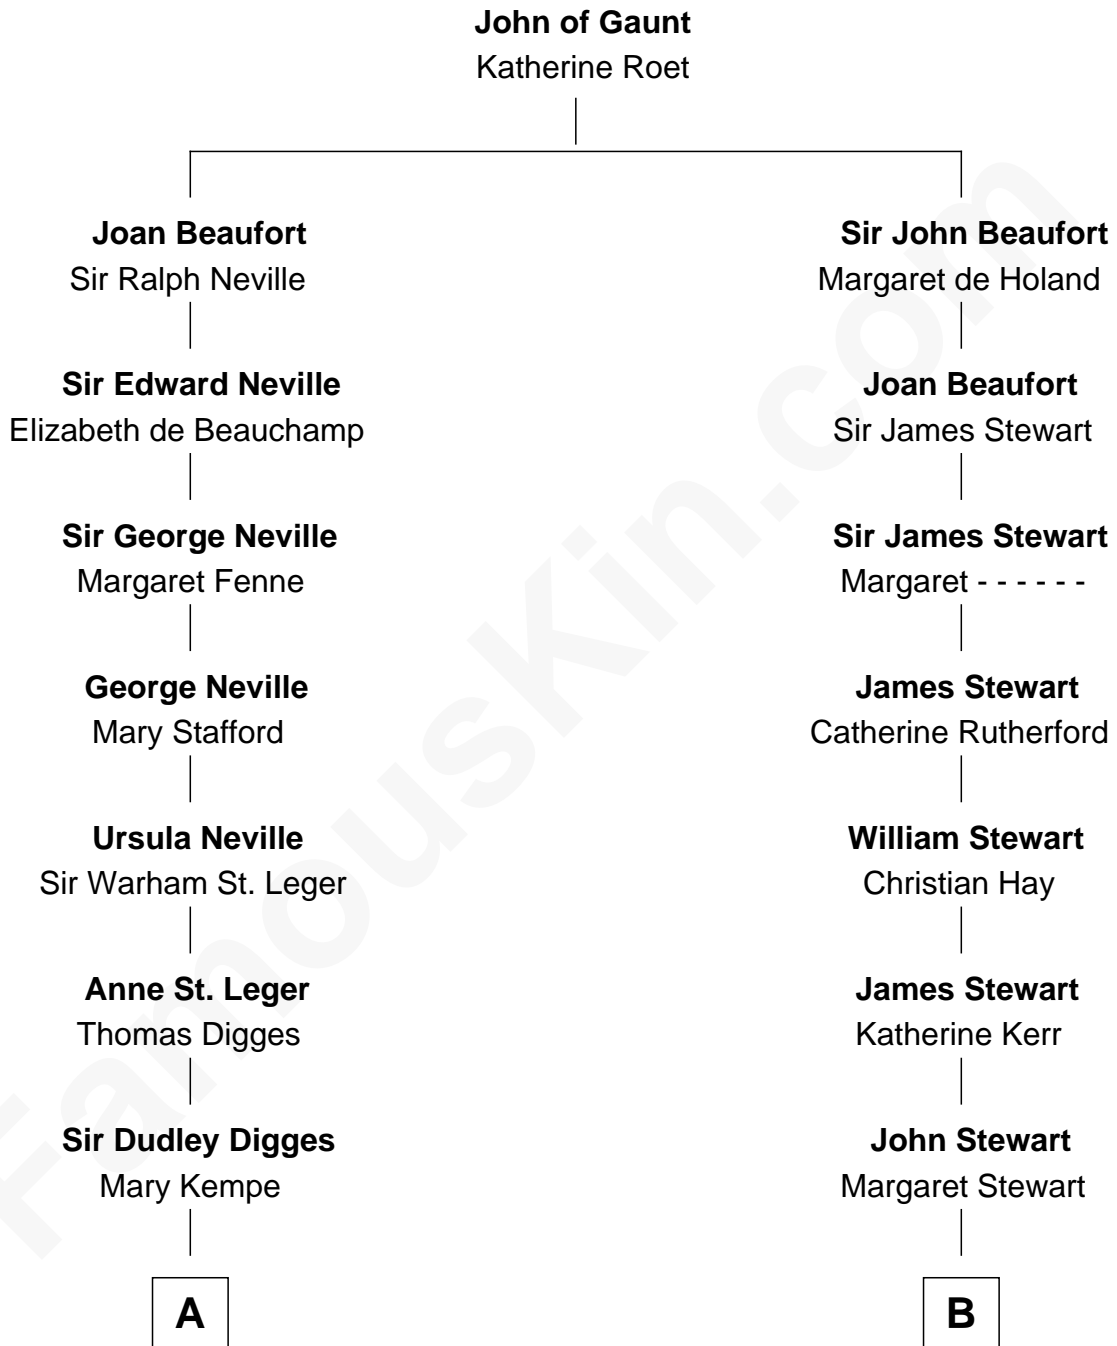

FamousKin.com

Relationship Chart of

John Carroll

Founder of Georgetown University

11th cousin 5 times removed of

Johnny Mercer

Songwriter and Co-Founder of Capitol Records

A

Edward Digges
Elizabeth Page

William Digges
Elizabeth Sewall

Anne Digges
Henry Darnall

Eleanor Darnall
Daniel Carroll

John Carroll
Founder, Georgetown University

B

John Stewart
Catherine Carnegie

John Stuart
Anne Seton