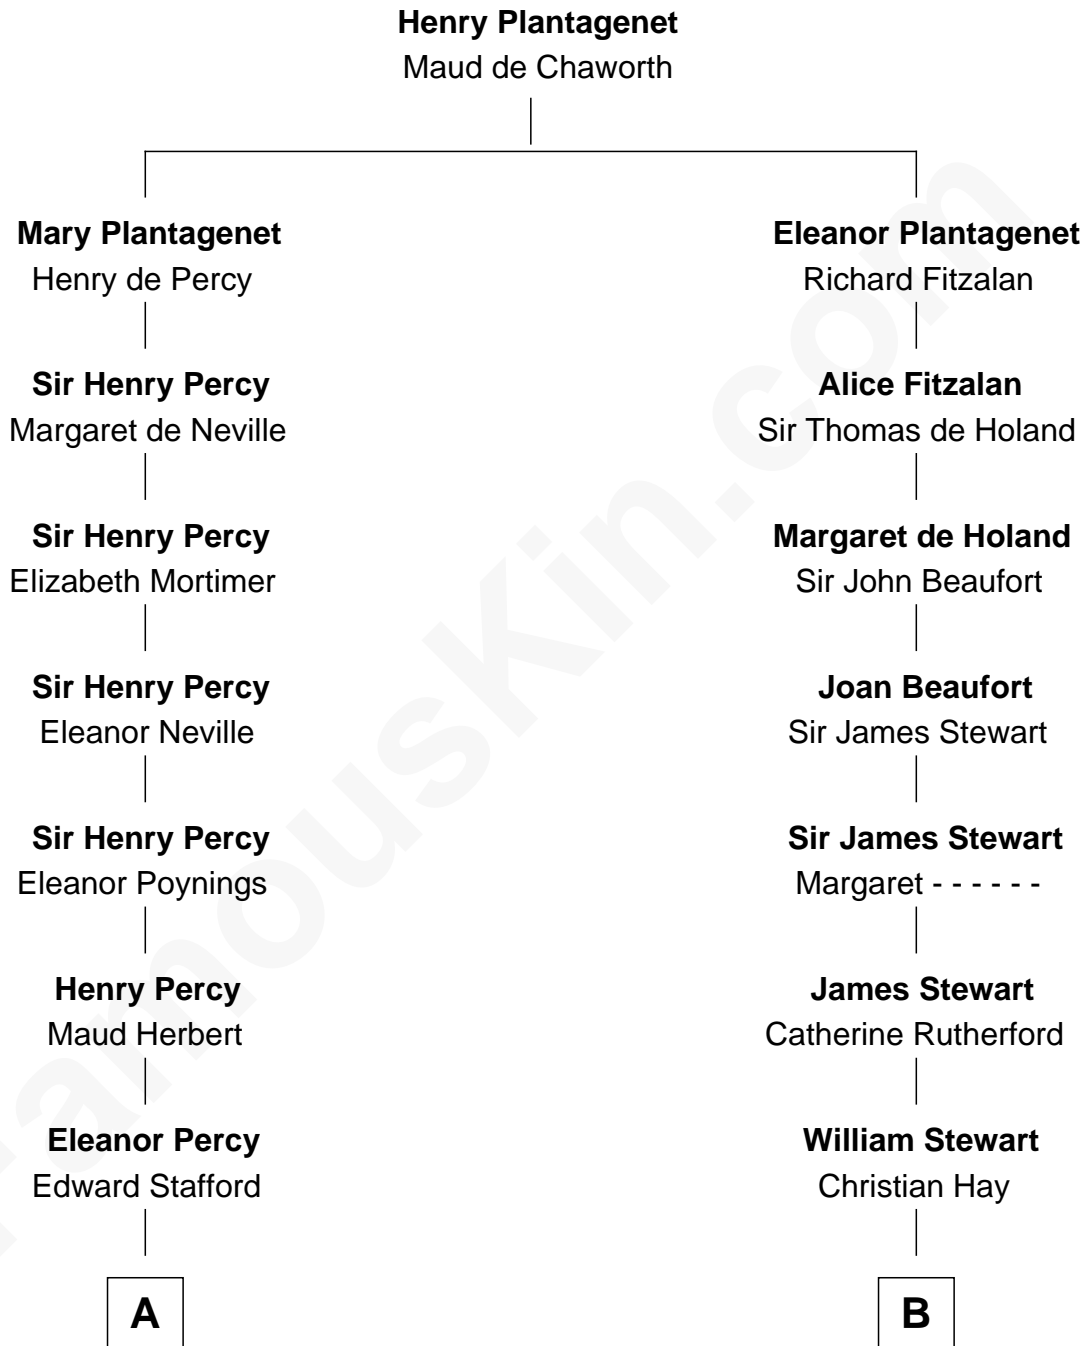

## Relationship Chart of

### John Carroll

Founder of Georgetown University

15th cousin 3 times removed of

**Johnny Mercer**

Songwriter and Co-Founder of Capitol Records

C

George Anderson Mercer

Lillian Elizabeth Ciucevich