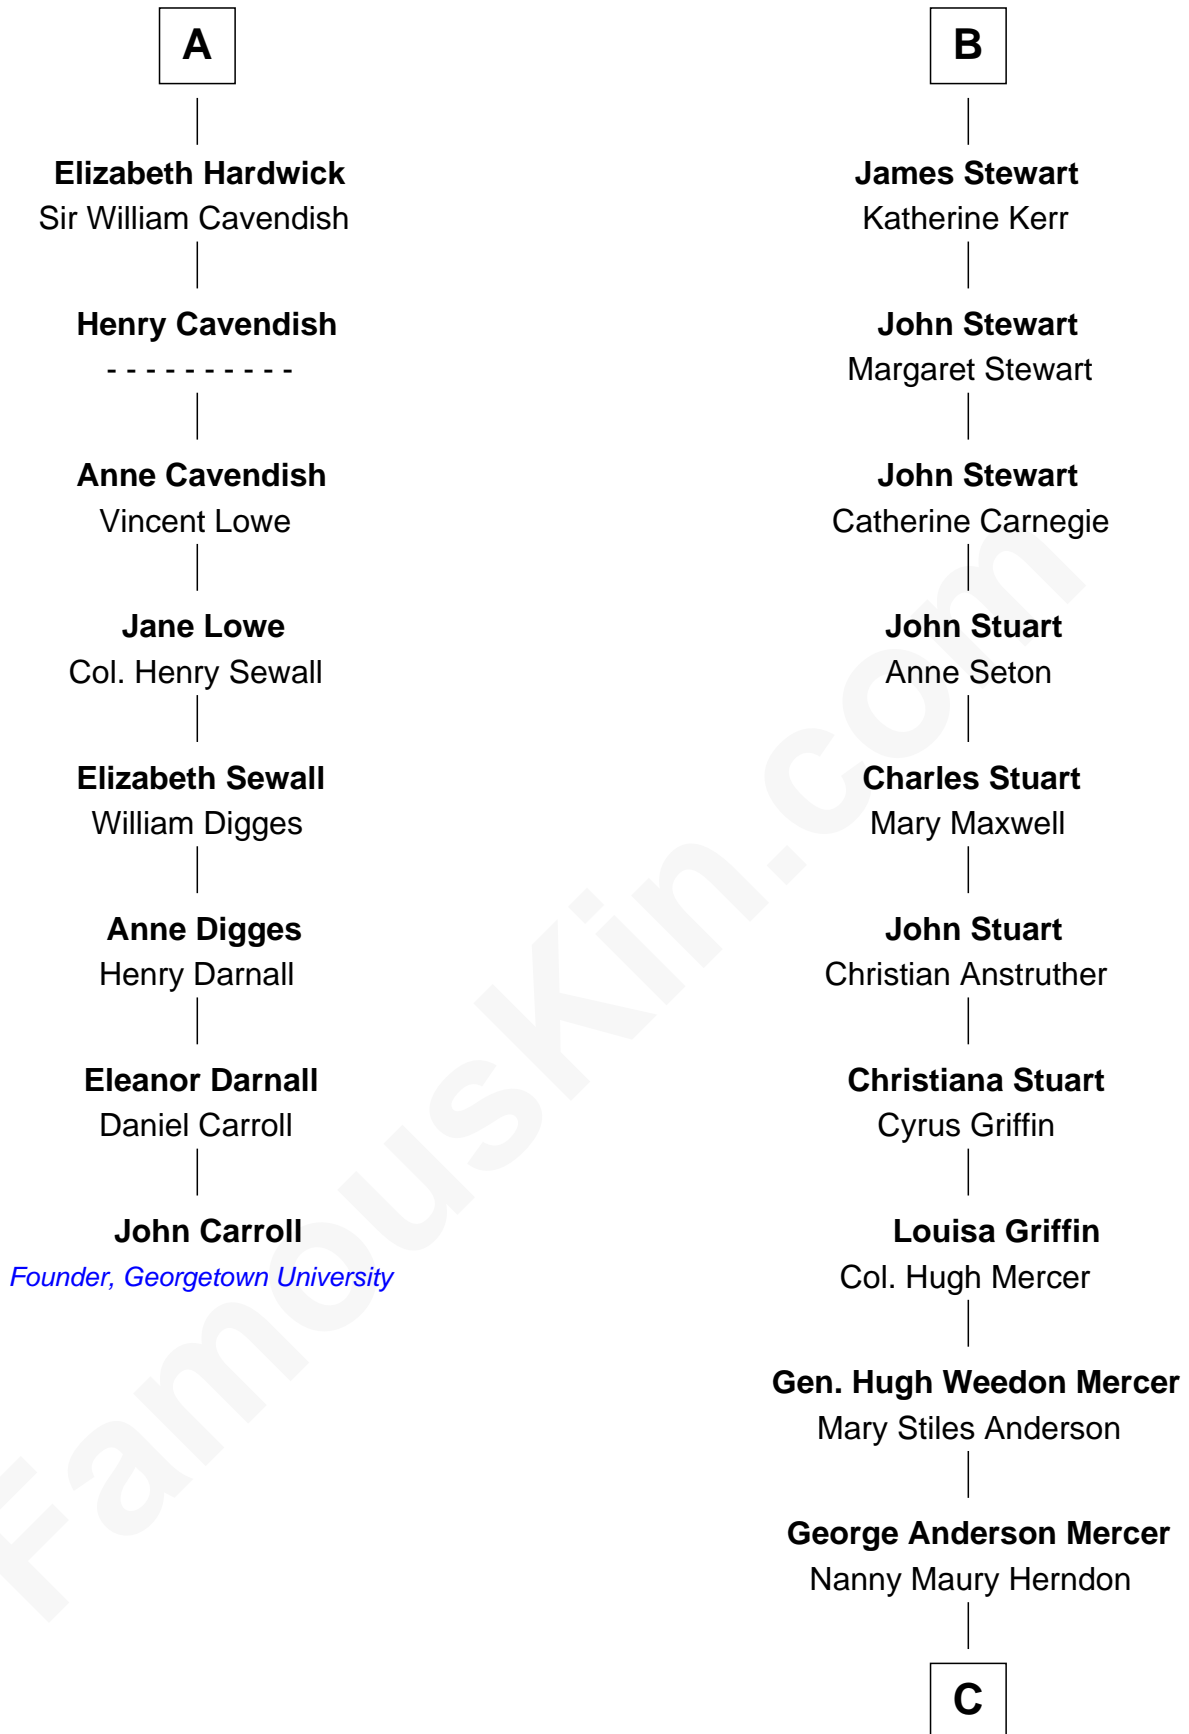

FamousKin.com

Relationship Chart of

John Carroll

Founder of Georgetown University

14th cousin 4 times removed of

Johnny Mercer

Songwriter and Co-Founder of Capitol Records

Edmund Fitzalan

Alice de Warenne

C

George Anderson Mercer

Lillian Elizabeth Ciucevich

Johnny Mercer

Co-Founder of Capitol Records

FamousKin.com