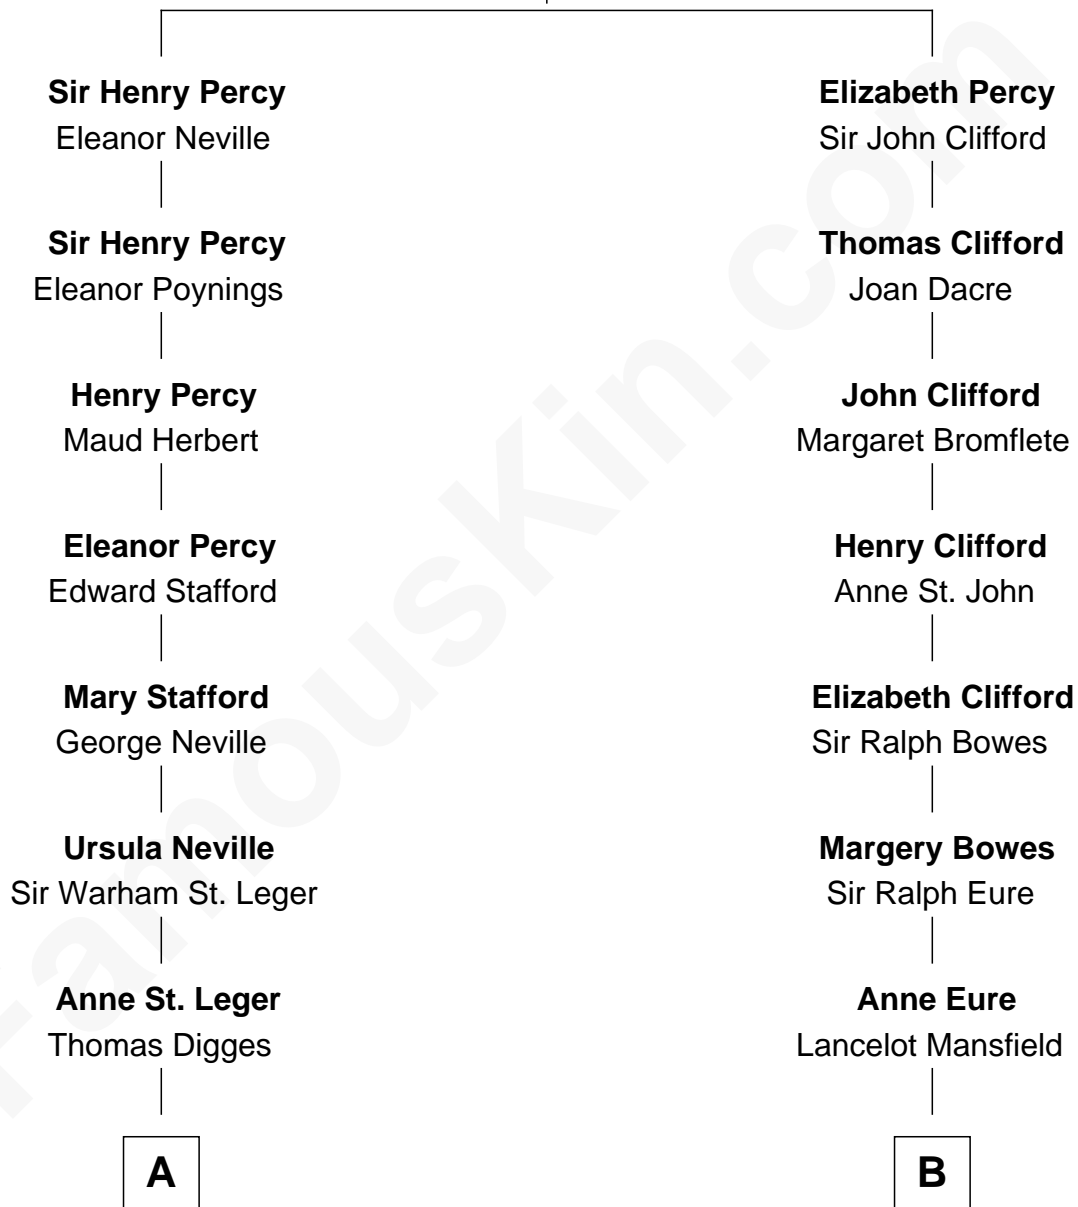

FamousKin.com Relationship Chart of

John Carroll

Founder of Georgetown University

12th cousin 7 times removed of

Zach Snyder

Filmmaker

Sir Henry Percy
Elizabeth Mortimer

C

Helen Danforth Manley
Dr. Edgar Earl Reeves

Marsha Manley Reeves
Charles Edward Snyder

Zach Snyder
Filmmaker

FamousKin.com