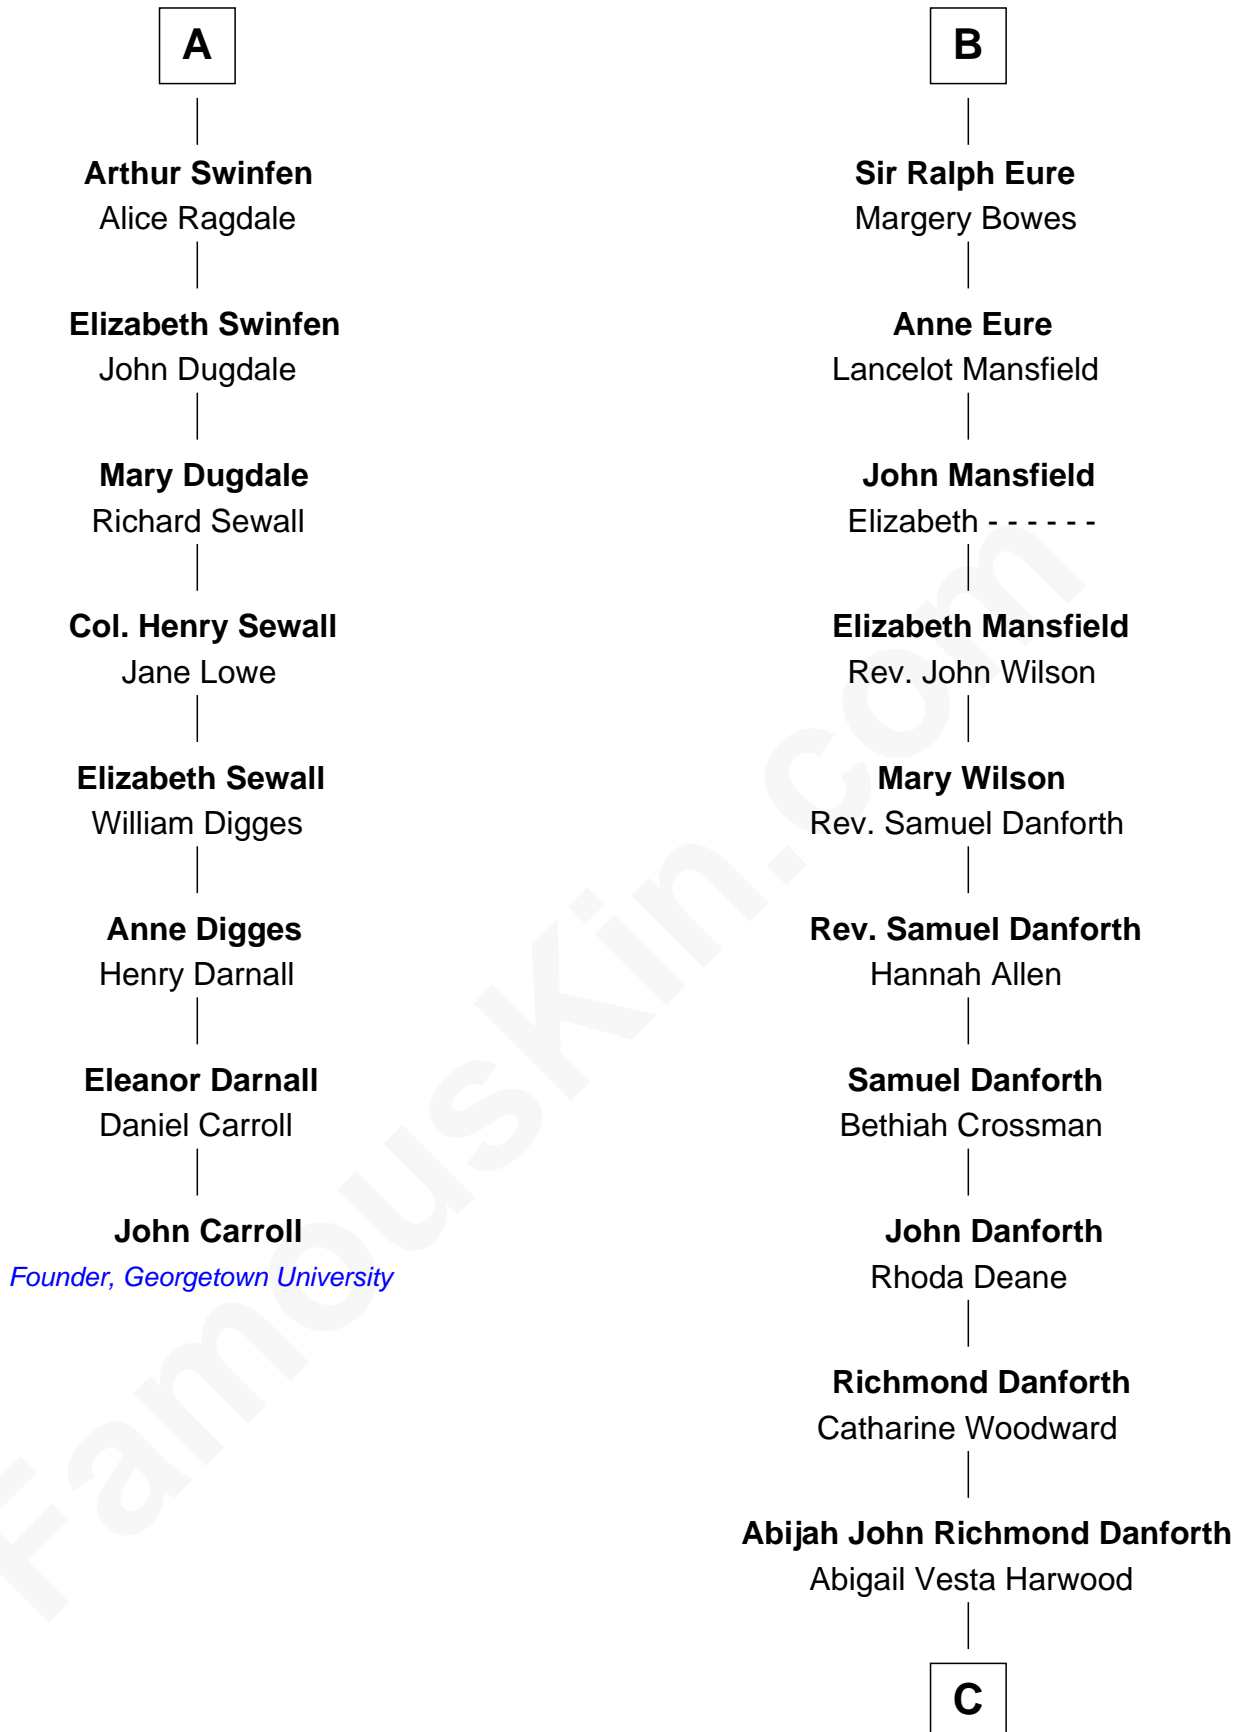

FamousKin.com Relationship Chart of

John Carroll

Founder of Georgetown University

14th cousin 7 times removed of

Zach Snyder

Filmmaker

C

Oliver Harwood Danforth