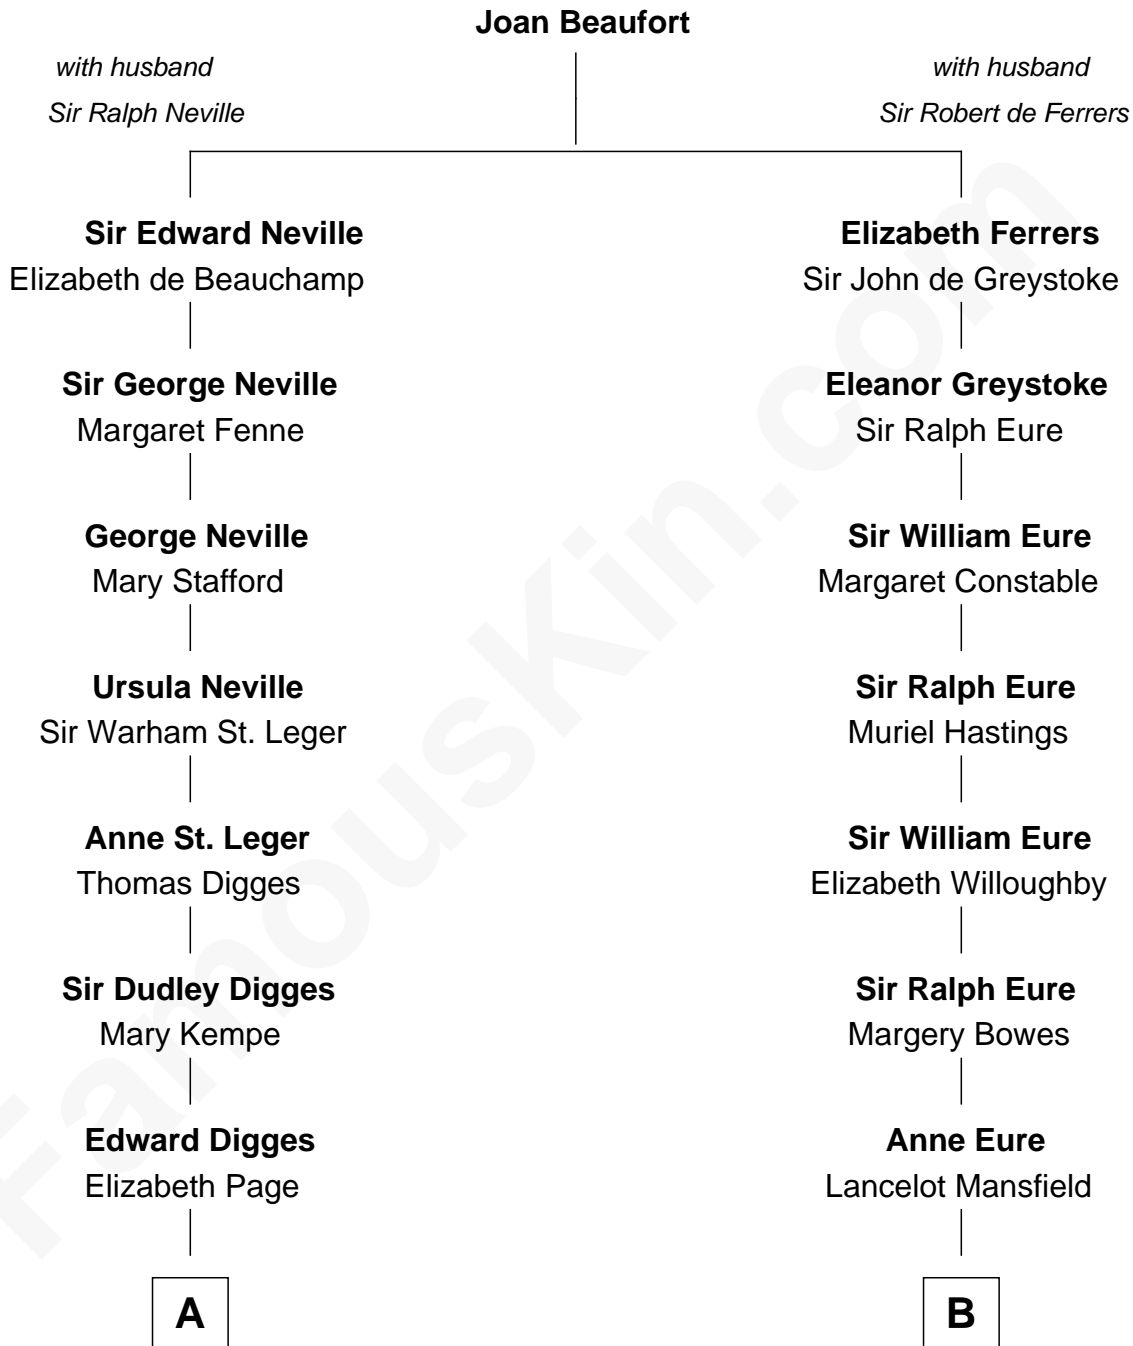

# FamousKin.com Relationship Chart of

**John Carroll**

*Founder of Georgetown University*

10th cousin 9 times removed of

**Zach Snyder**

*Filmmaker*

C

**Helen Danforth Manley**  
Dr. Edgar Earl Reeves

**Marsha Manley Reeves**  
Charles Edward Snyder

**Zach Snyder**  
*Filmmaker*

FamousKin.com