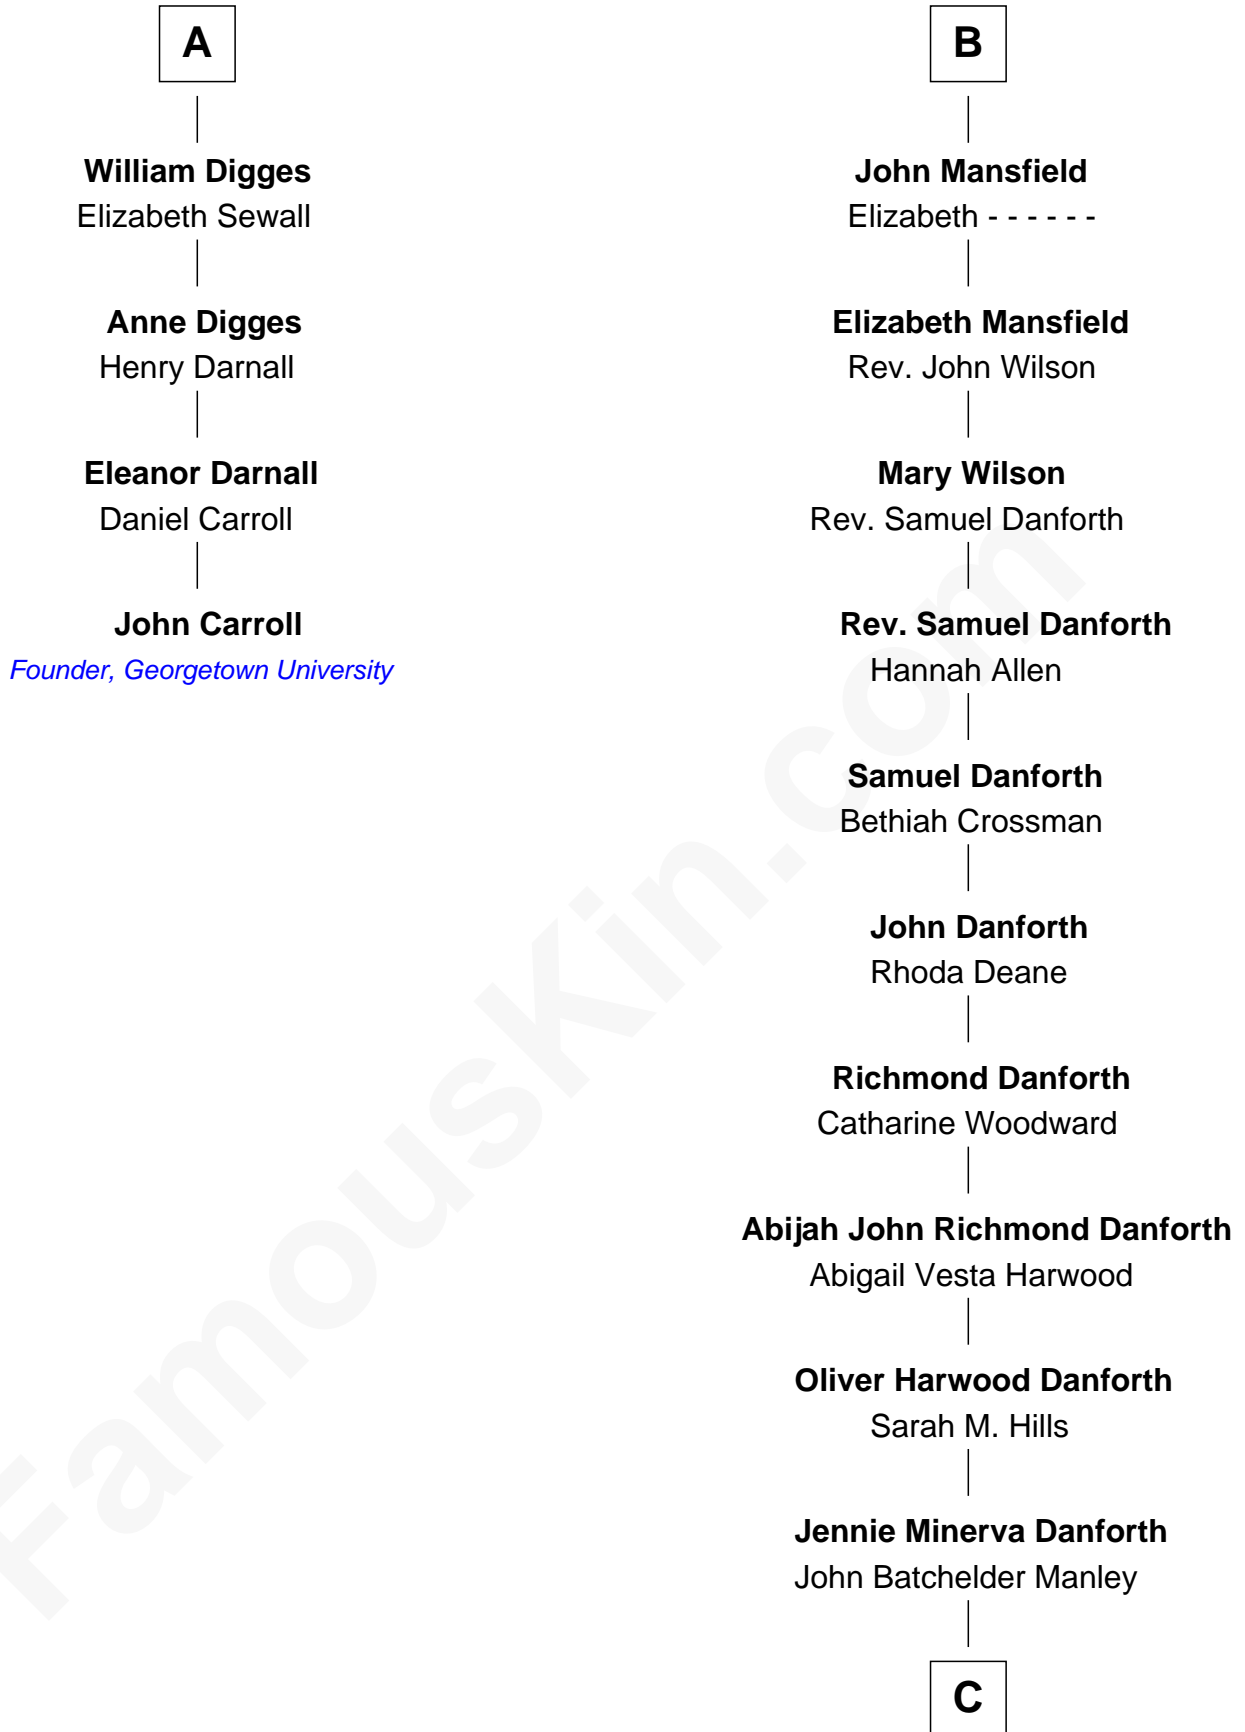

# FamousKin.com Relationship Chart of

**John Carroll**

*Founder of Georgetown University*

10th cousin 9 times removed of

**Zach Snyder**

*Filmmaker*

C

**Helen Danforth Manley**  
Dr. Edgar Earl Reeves

**Marsha Manley Reeves**  
Charles Edward Snyder

**Zach Snyder**  
*Filmmaker*

FamousKin.com