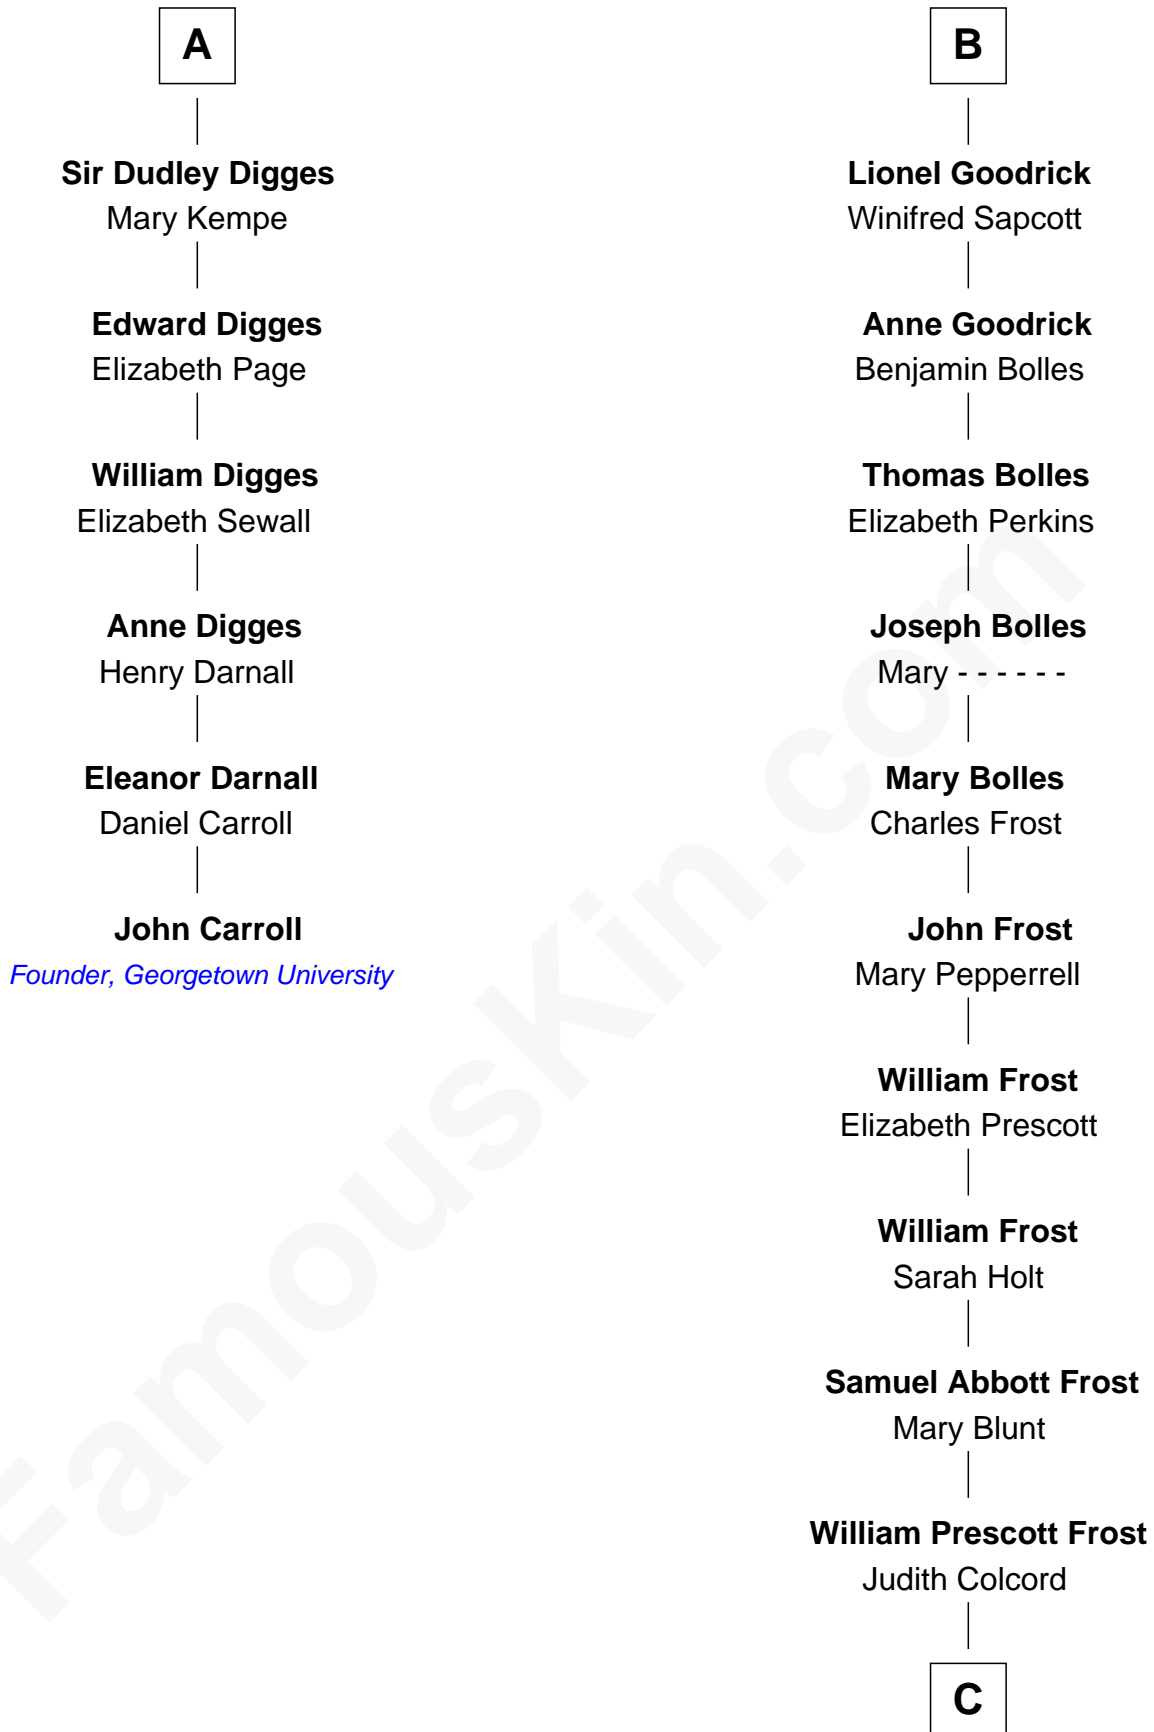

## Relationship Chart of

### John Carroll

Founder of Georgetown University

12th cousin 6 times removed of

**Robert Frost**

Poet and Playwright

**C**

|  
**William Prescott Frost**

Isabella Moodie