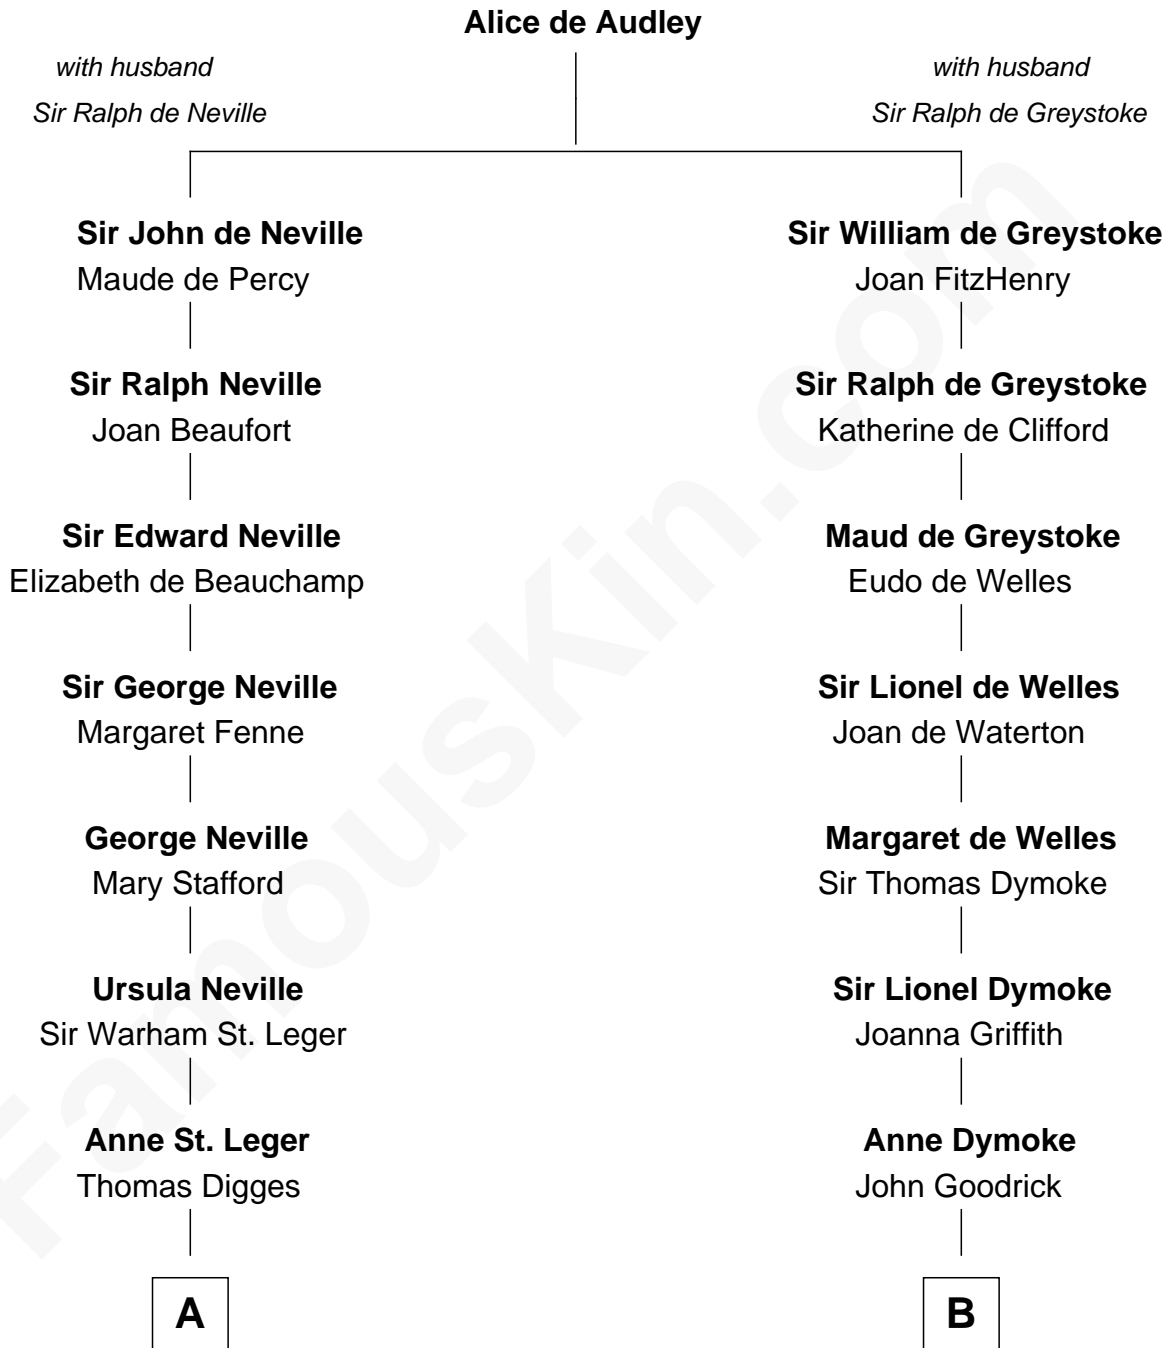

## Relationship Chart of

### John Carroll

Founder of Georgetown University

12th cousin 6 times removed of

**Robert Frost**

Poet and Playwright

**C**

|  
**William Prescott Frost**

Isabella Moodie