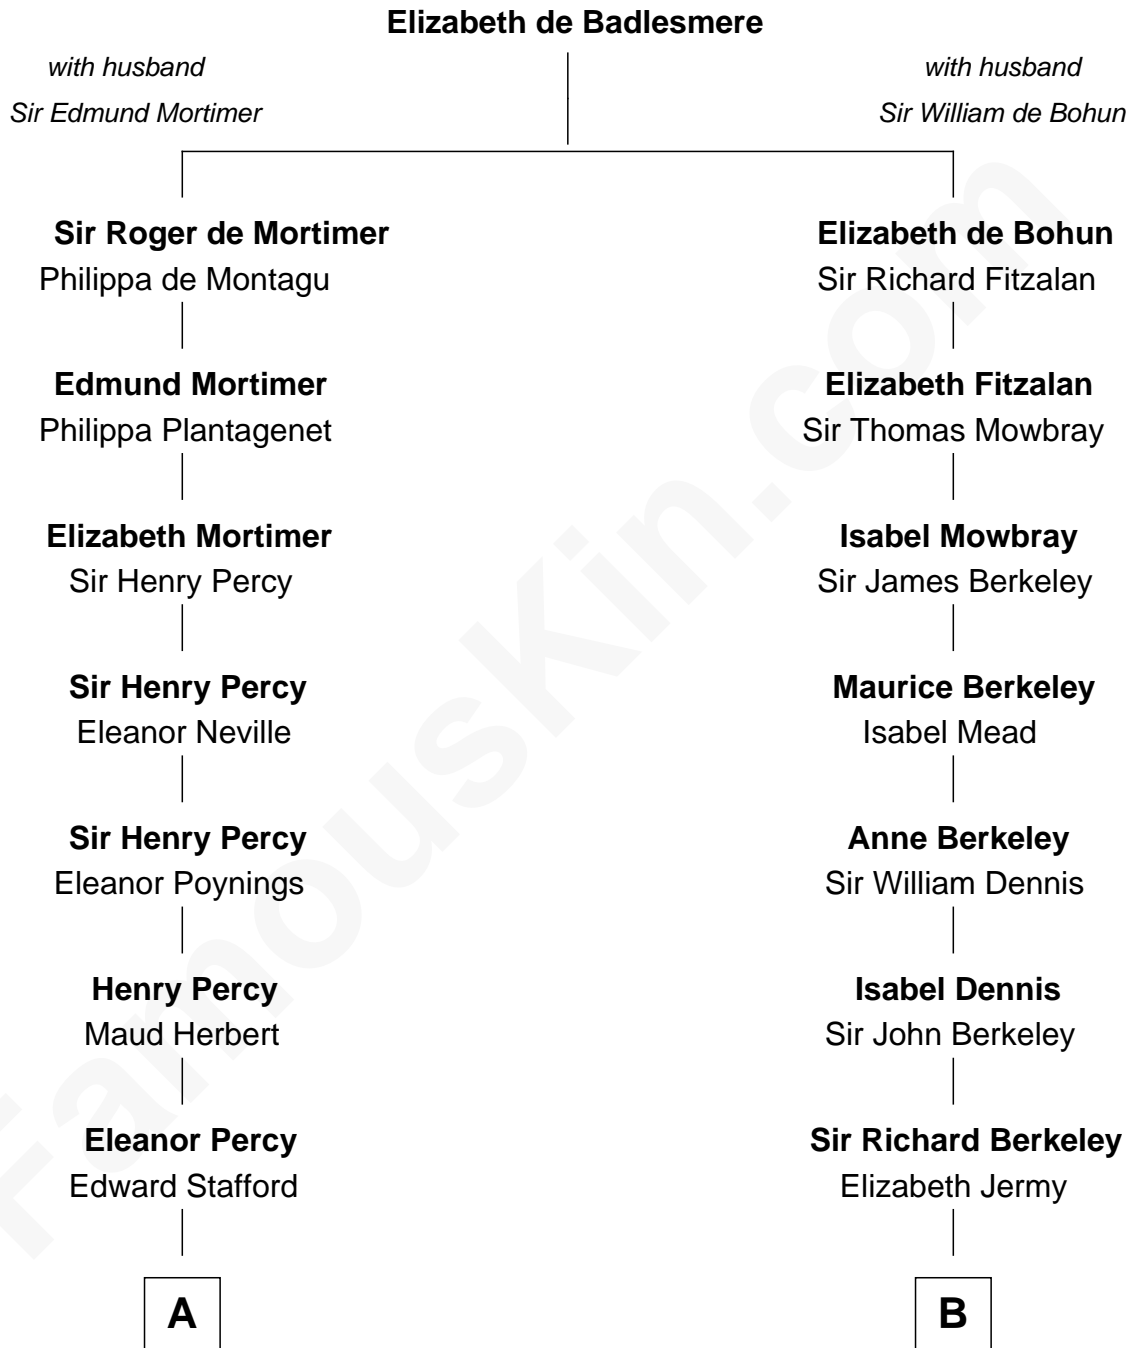

FamousKin.com Relationship Chart of

John Carroll

Founder of Georgetown University

15th cousin 3 times removed of

Robert Frost

Poet and Playwright

C

William Prescott Frost