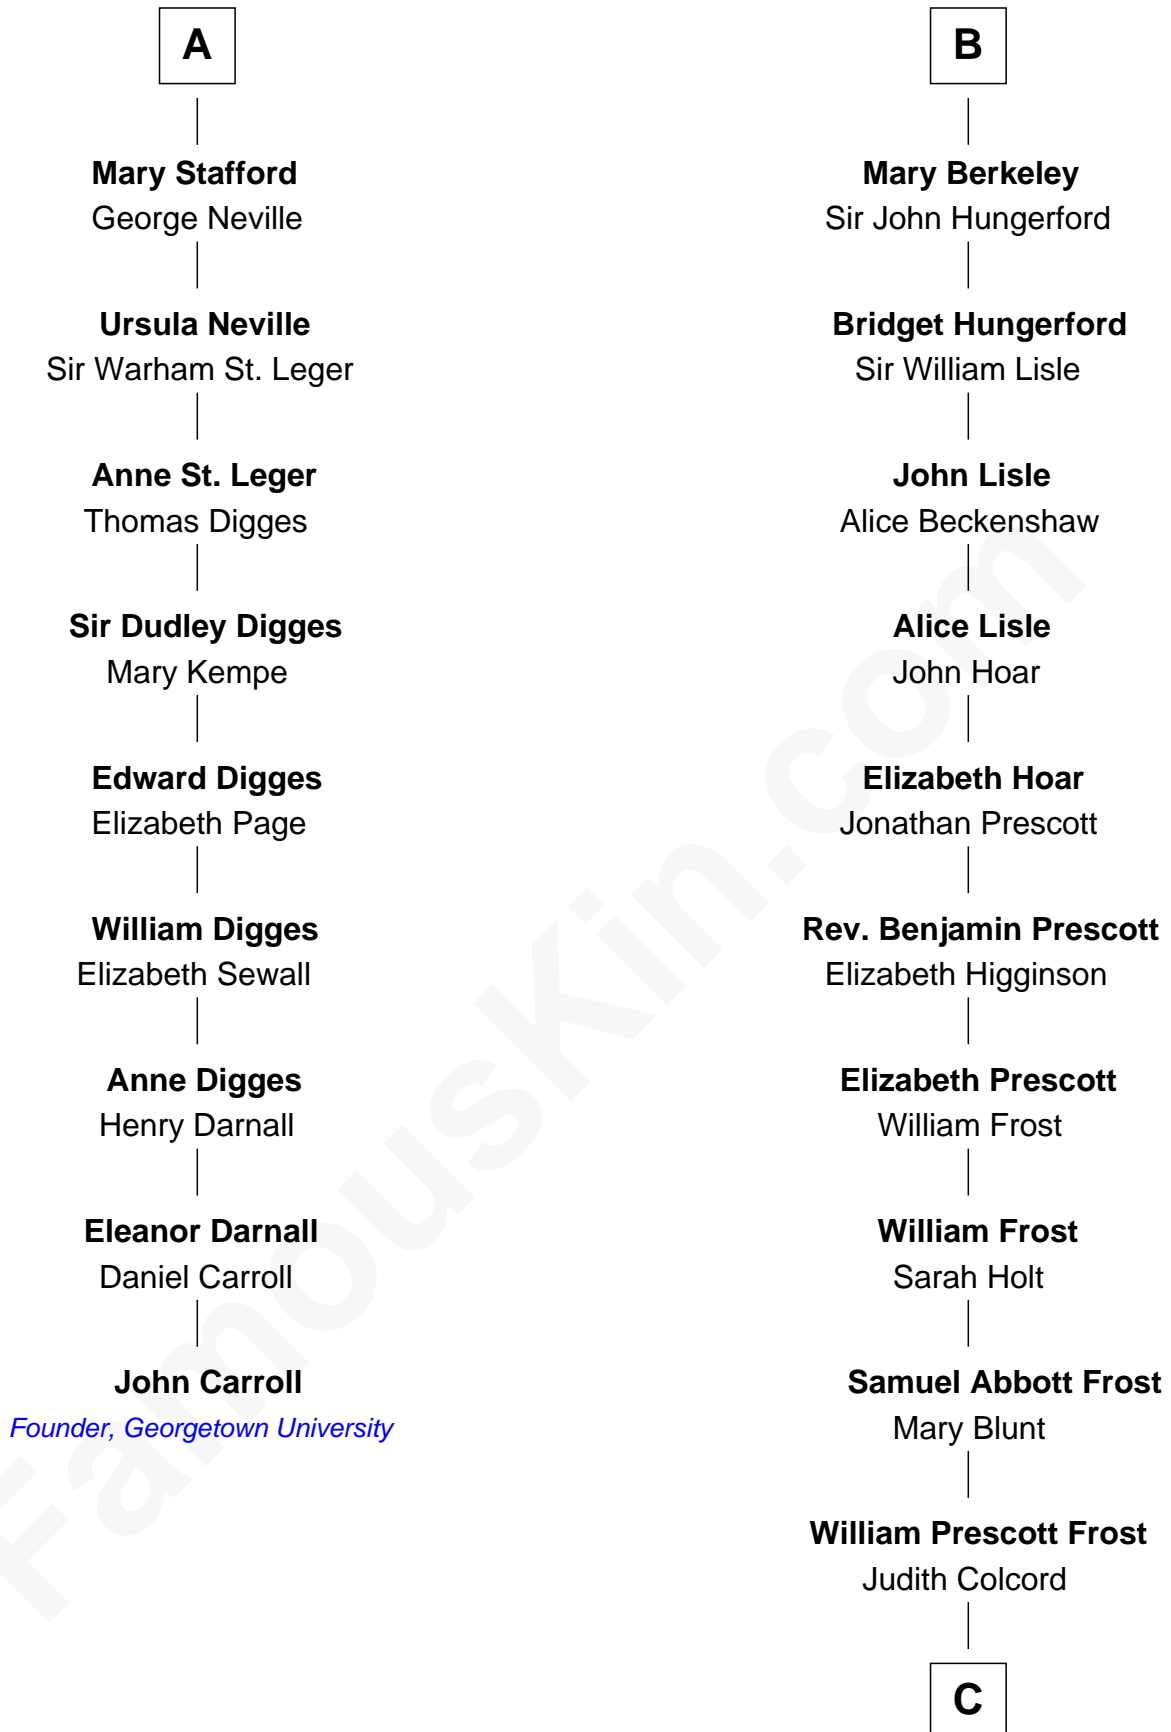

FamousKin.com Relationship Chart of

John Carroll

Founder of Georgetown University

15th cousin 3 times removed of

Robert Frost

Poet and Playwright

C

William Prescott Frost