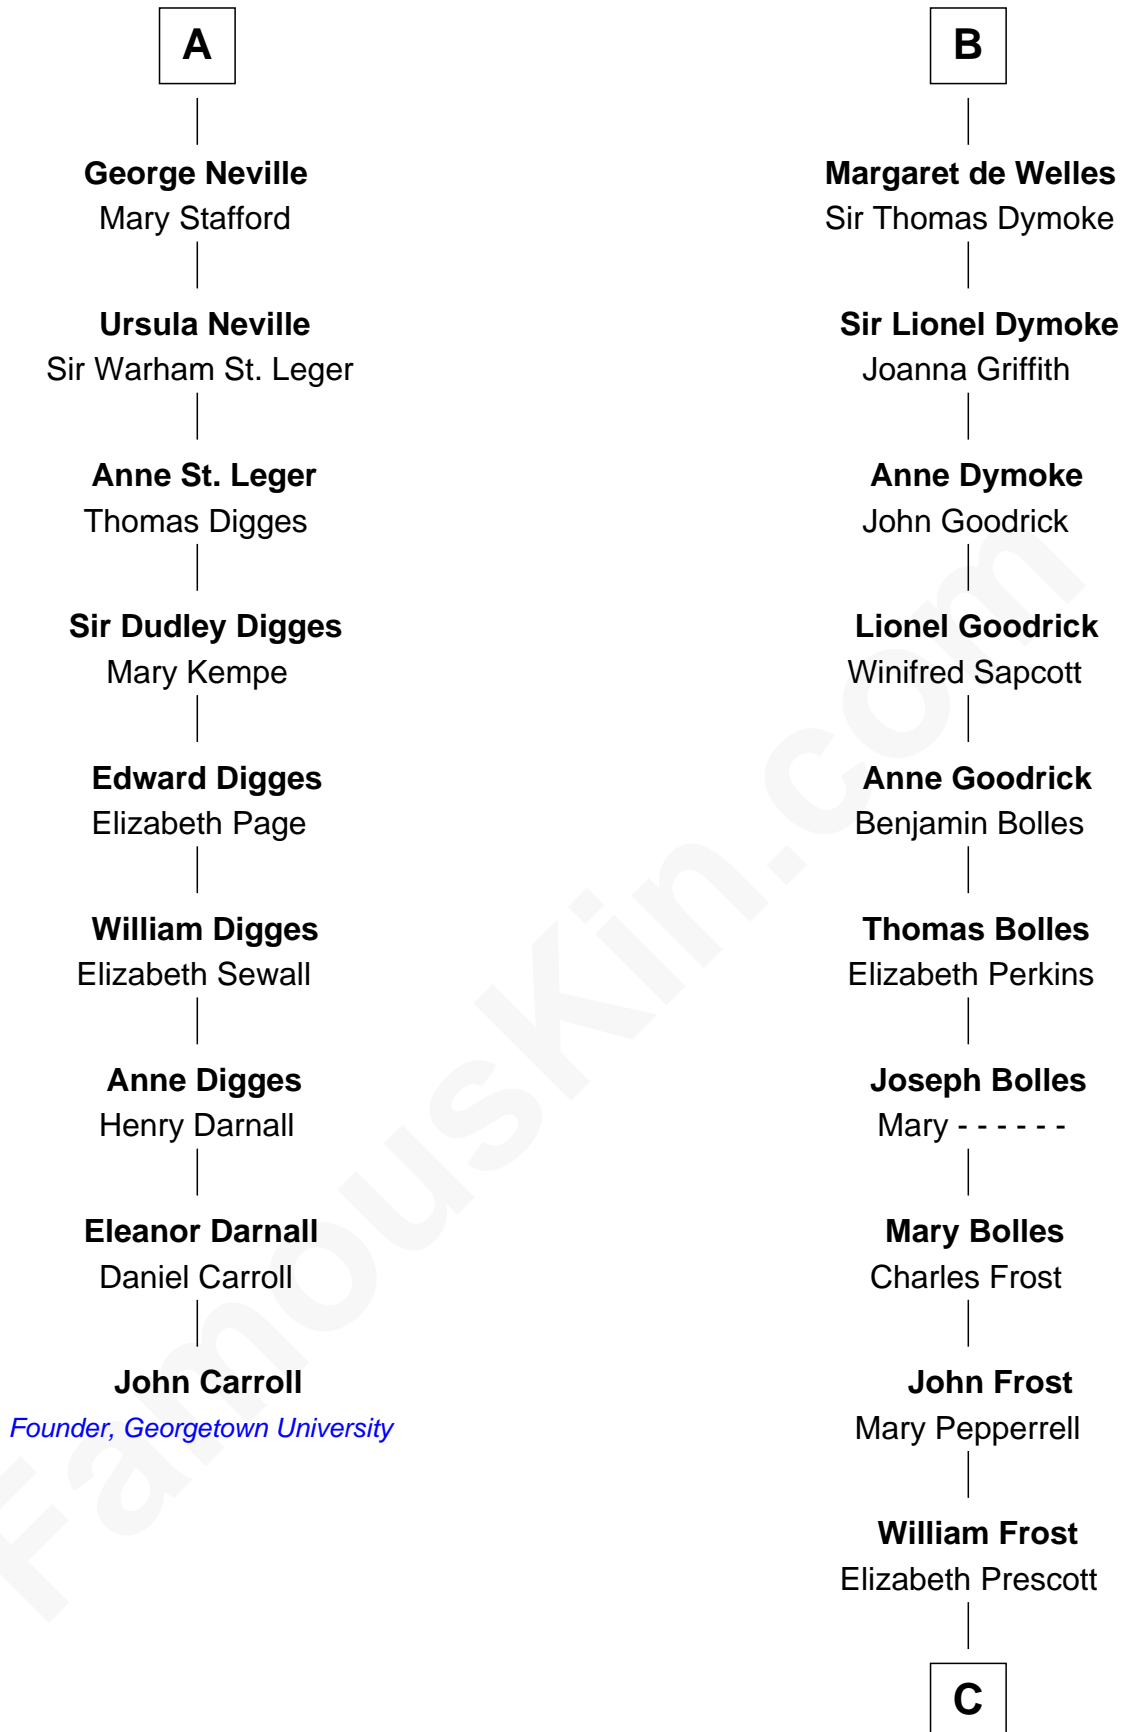

FamousKin.com

Relationship Chart of

John Carroll

Founder of Georgetown University

15th cousin 6 times removed of

Robert Frost

Poet and Playwright

C

William Frost

Sarah Holt

Samuel Abbott Frost

Mary Blunt

William Prescott Frost

Judith Colcord

William Prescott Frost

Isabella Moodie