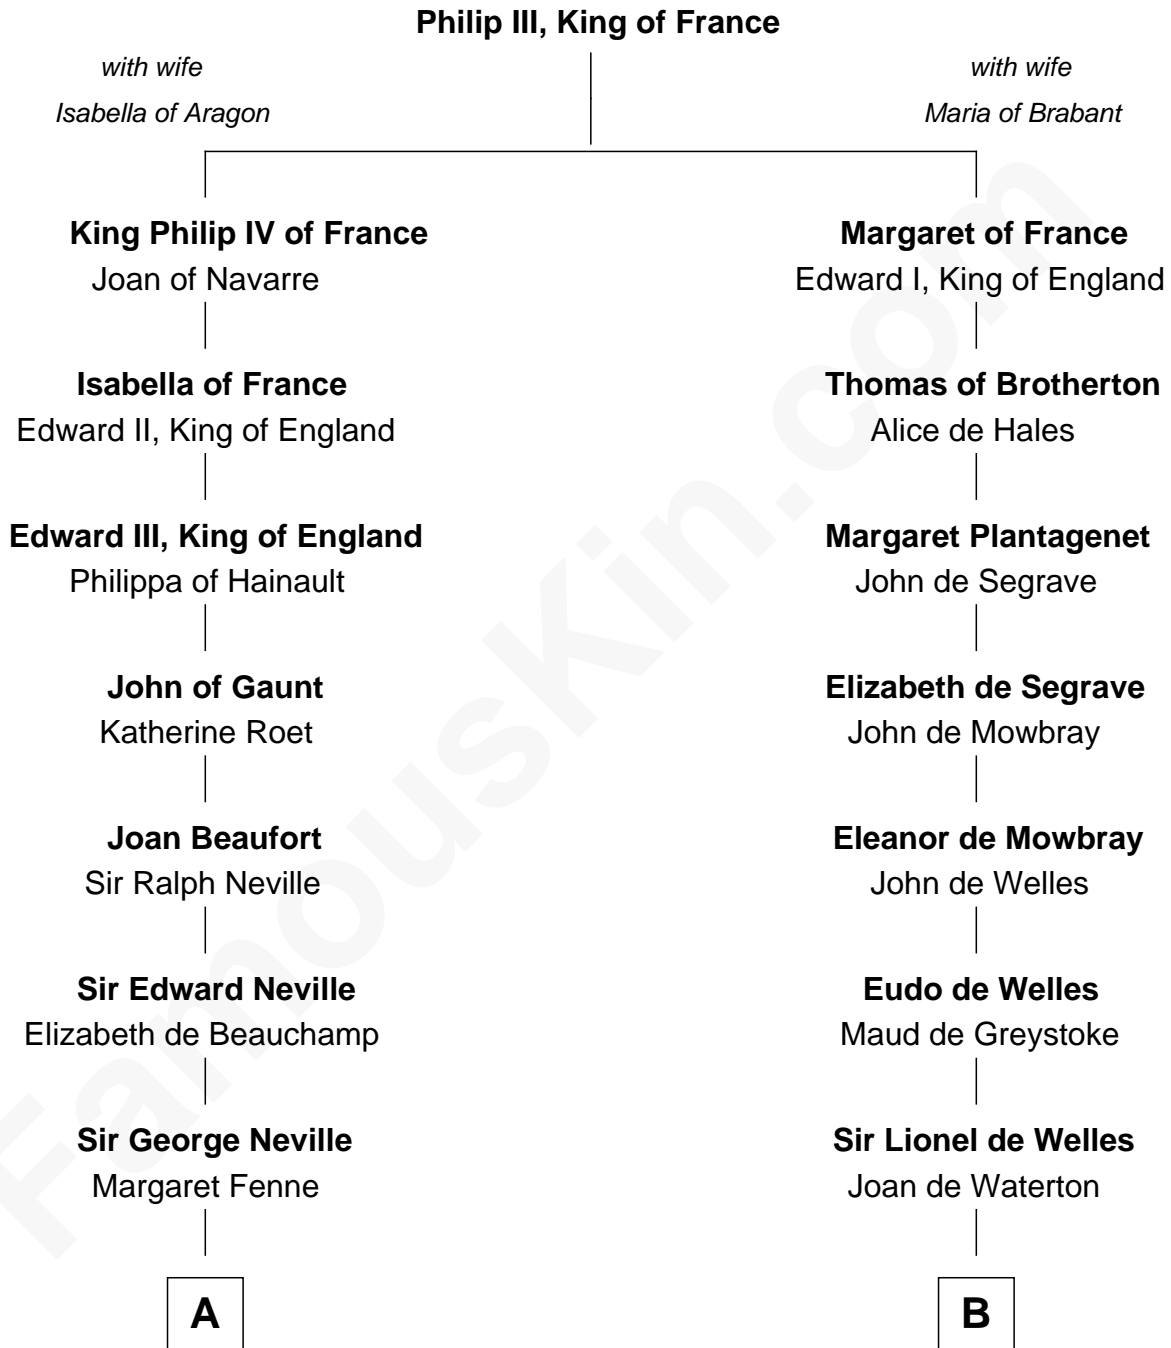

FamousKin.com

Relationship Chart of

John Carroll

Founder of Georgetown University

15th cousin 6 times removed of

Robert Frost

Poet and Playwright

C

William Frost

Sarah Holt

Samuel Abbott Frost

Mary Blunt

William Prescott Frost

Judith Colcord

William Prescott Frost

Isabella Moodie