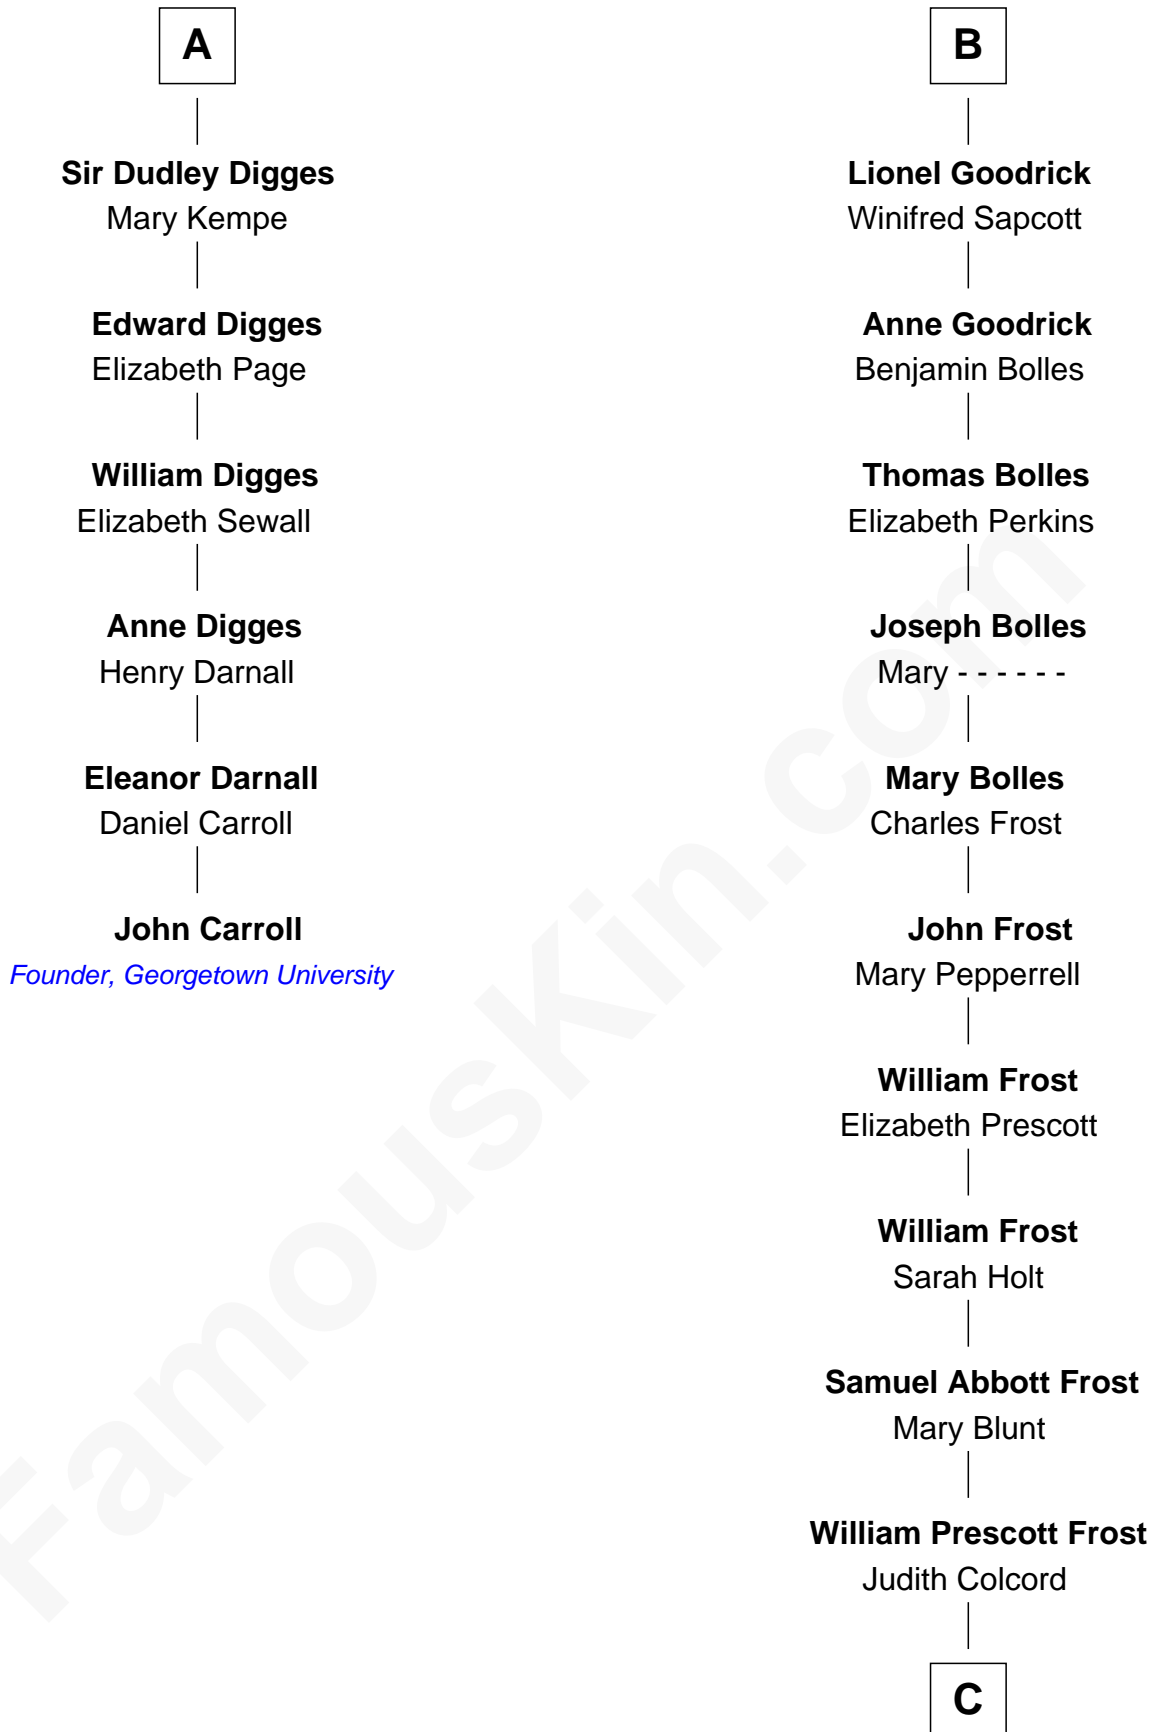

FamousKin.com

Relationship Chart of

John Carroll

Founder of Georgetown University

12th cousin 6 times removed of

Robert Frost

Poet and Playwright

Sir Henry de Percy

Idoine de Clifford

C

William Prescott Frost

Isabella Moodie

Robert Frost

Poet and Playwright

FamousKin.com