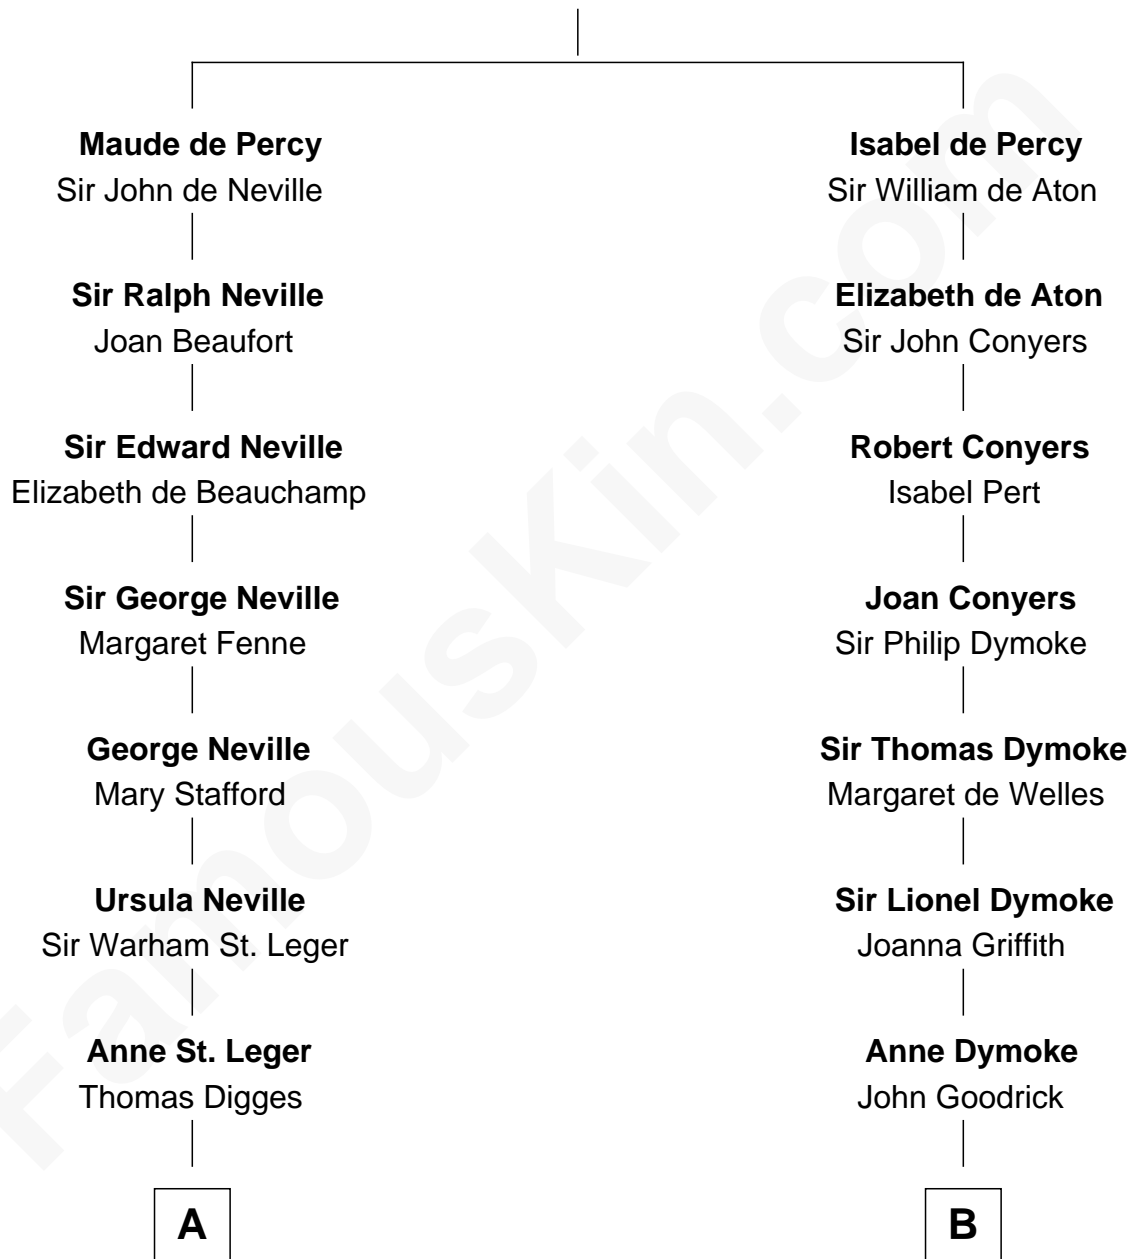

FamousKin.com

Relationship Chart of

John Carroll

Founder of Georgetown University

12th cousin 6 times removed of

Robert Frost

Poet and Playwright

Sir Henry de Percy

Idoine de Clifford

C

William Prescott Frost

Isabella Moodie

Robert Frost

Poet and Playwright

FamousKin.com