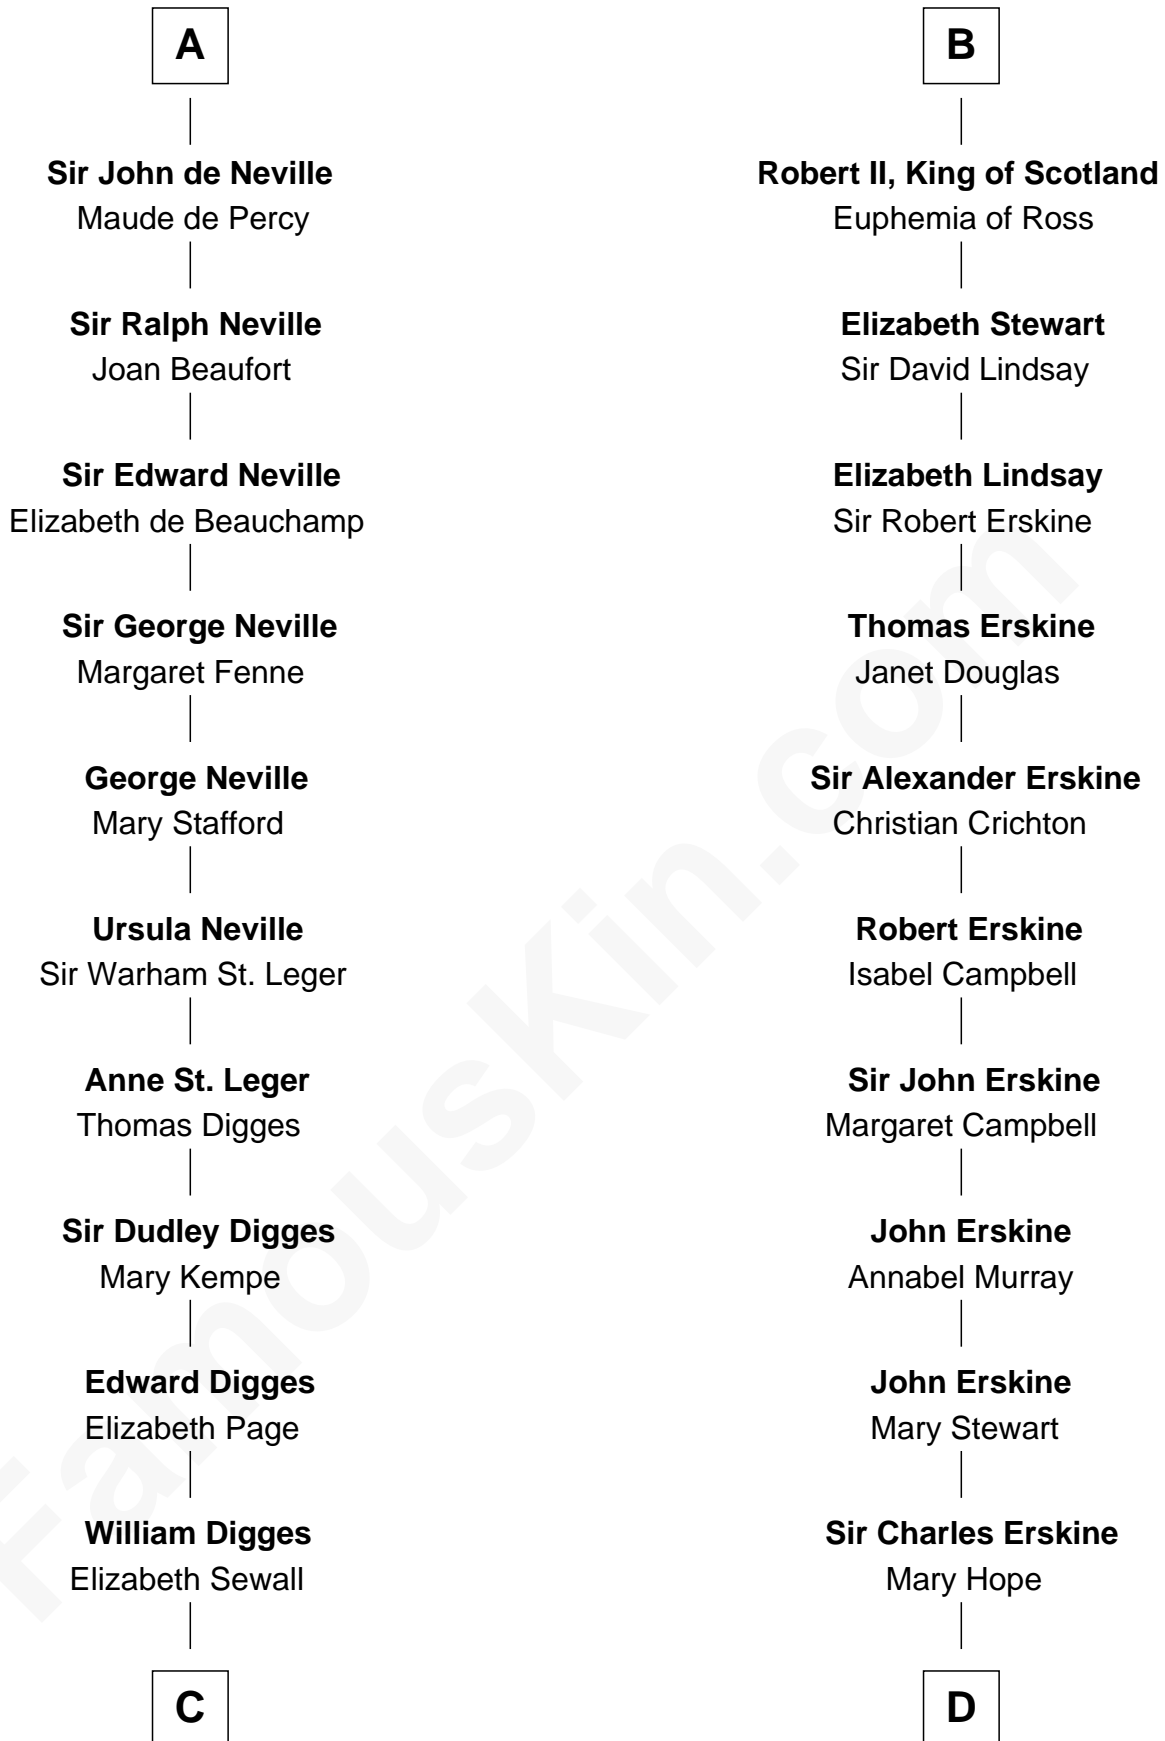

FamousKin.com

Relationship Chart of

John Carroll

Founder of Georgetown University

19th cousin of

Major John Pitcairn

British Commander at Battle of Lexington

Walter of Salisbury

C

Anne Digges

Henry Darnall

Eleanor Darnall

Daniel Carroll

John Carroll

Founder, Georgetown University

D