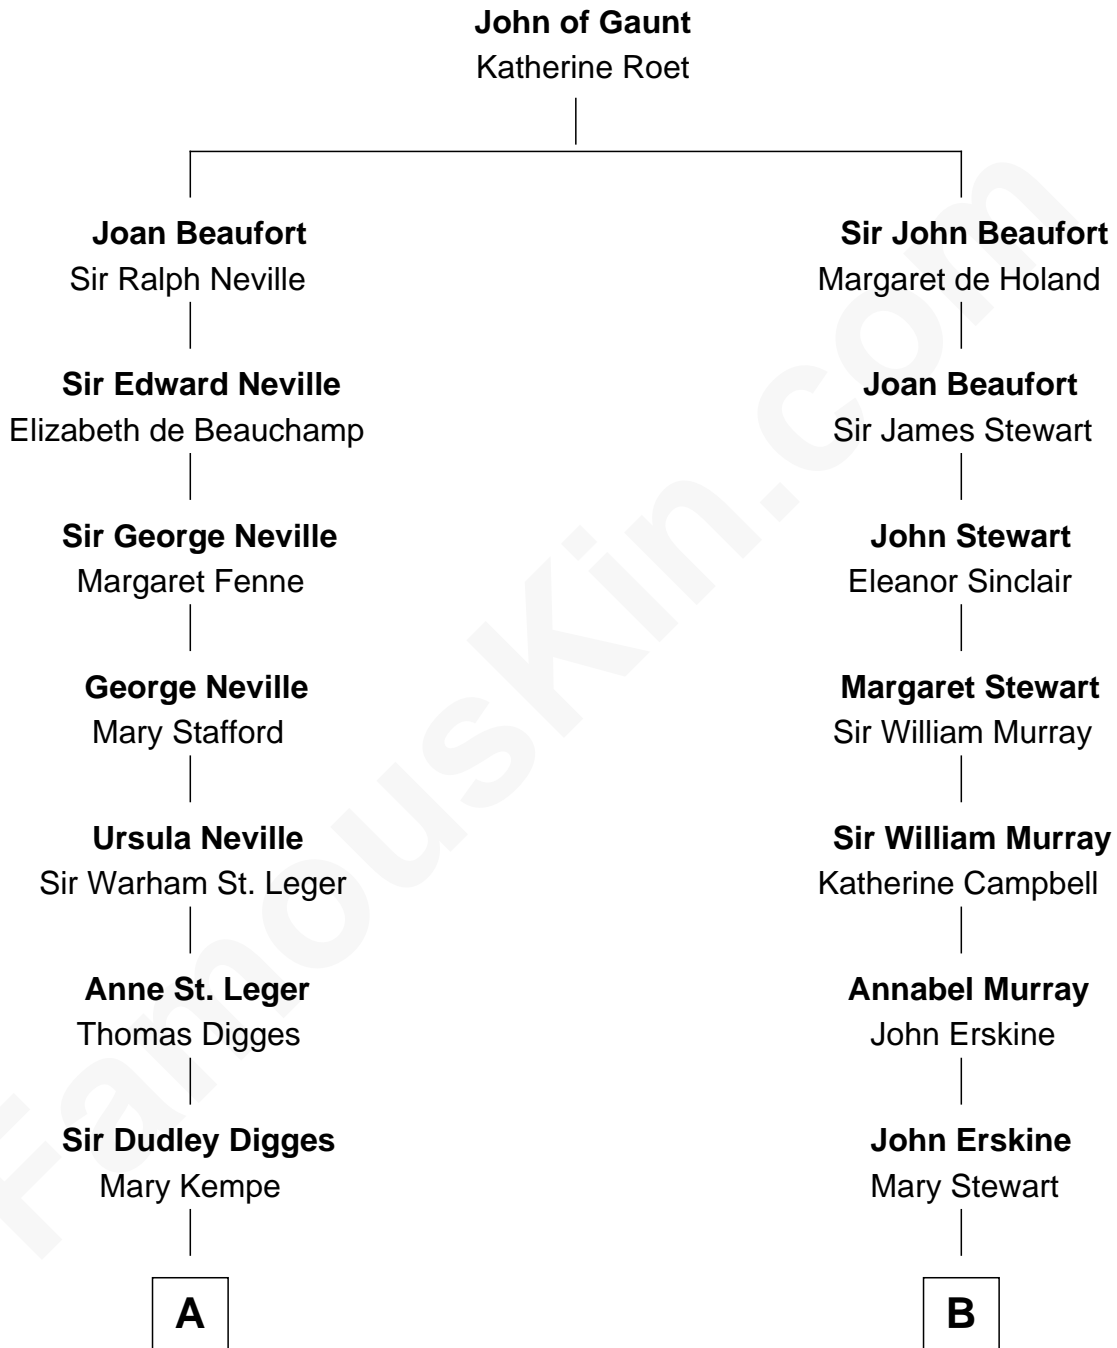

## Relationship Chart of

### John Carroll

Founder of Georgetown University

10th cousin 1 time removed of

### Major John Pitcairn

British Commander at Battle of Lexington

**A**

**Edward Digges**

Elizabeth Page

**William Digges**

Elizabeth Sewall

**Anne Digges**