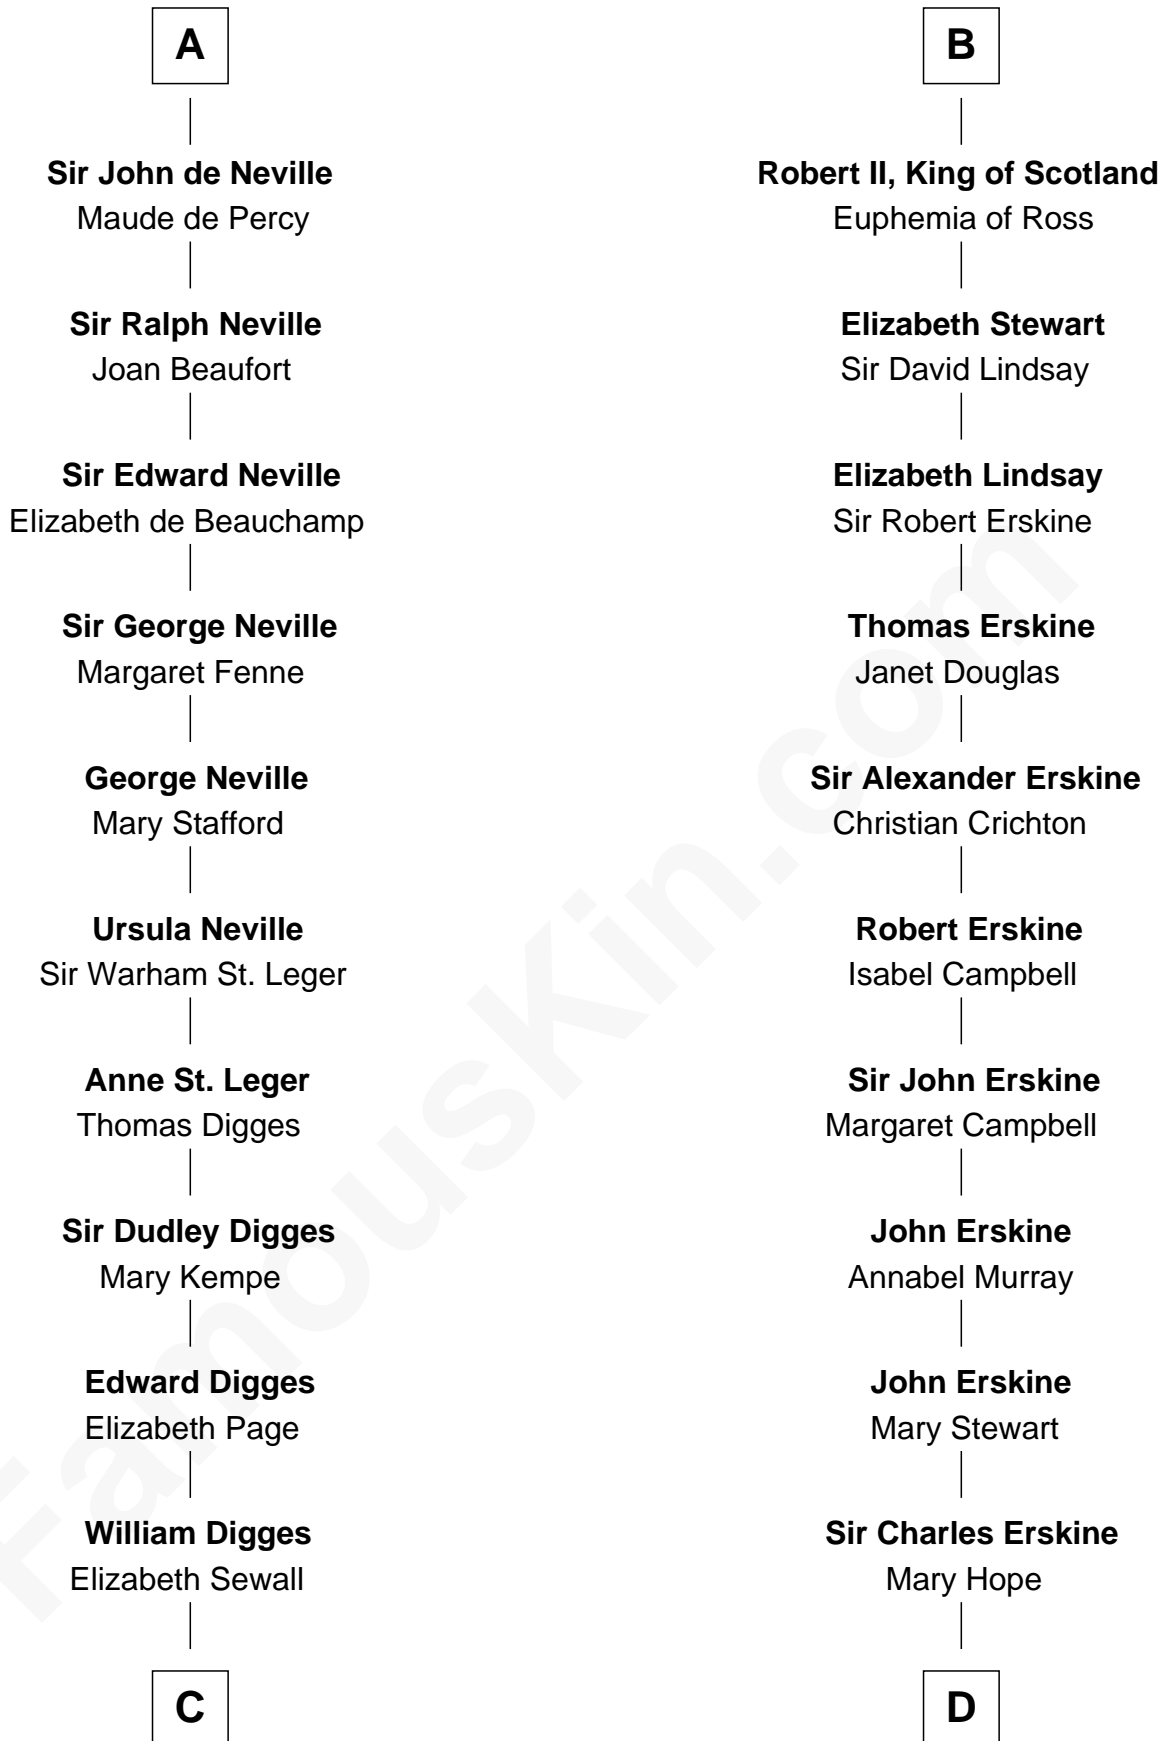

FamousKin.com

Relationship Chart of

John Carroll

Founder of Georgetown University

19th cousin of

Major John Pitcairn

British Commander at Battle of Lexington

Dermot MacMurrough
Mor O'Toole

Aoife MacMurrough
Richard de Clare

Isabel de Clare
Sir William Marshal

Eva Marshal
William de Braiose

Maud de Braose
Roger Mortimer

Sir Edmund Mortimer
Margaret de Fiennes

Iseult de Mortimer
Sir Hugh I de Audley

Alice de Audley
Sir Ralph de Neville

A

Aoife MacMurrough
Richard de Clare

Isabel de Clare
Sir William Marshal

Isabel Marshal
Sir Gilbert de Clare

Isabella de Clare
Robert de Bruce

Sir Robert de Brus
Marjorie of Carrick

Robert I, King of Scotland
Isabella of Mar

Marjorie Bruce
Walter Stewart

B

C

Anne Digges
Henry Darnall

Eleanor Darnall
Daniel Carroll

John Carroll
Founder, Georgetown University

D