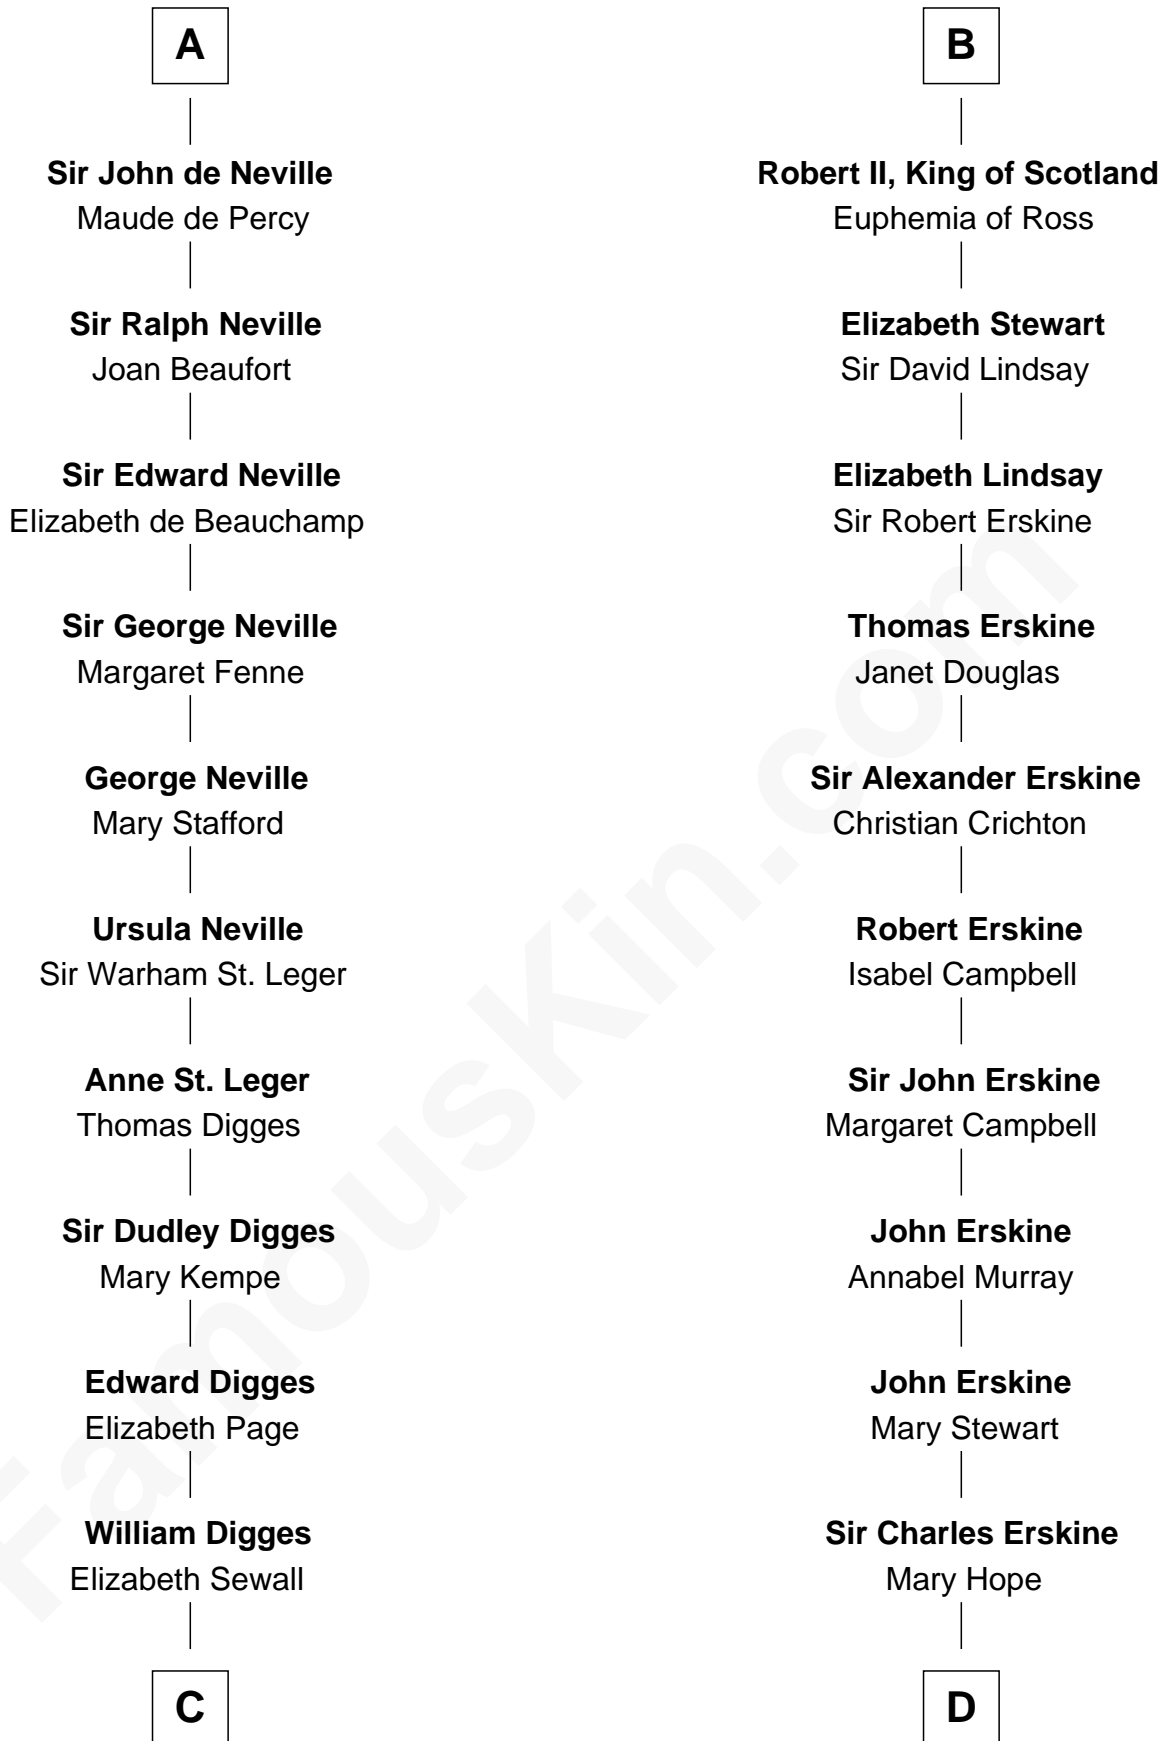

FamousKin.com

Relationship Chart of

John Carroll

Founder of Georgetown University

19th cousin of

Major John Pitcairn

British Commander at Battle of Lexington

Gilbert Fitzgilbert de Clare

Isabel de Beaumont

C

Anne Digges
Henry Darnall

Eleanor Darnall
Daniel Carroll

John Carroll
Founder, Georgetown University

D

Mary Erskine
William Hamilton

Katherine Hamilton
Rev. David Pitcairn

Major John Pitcairn
British Commander at Lexington

FamousKin.com