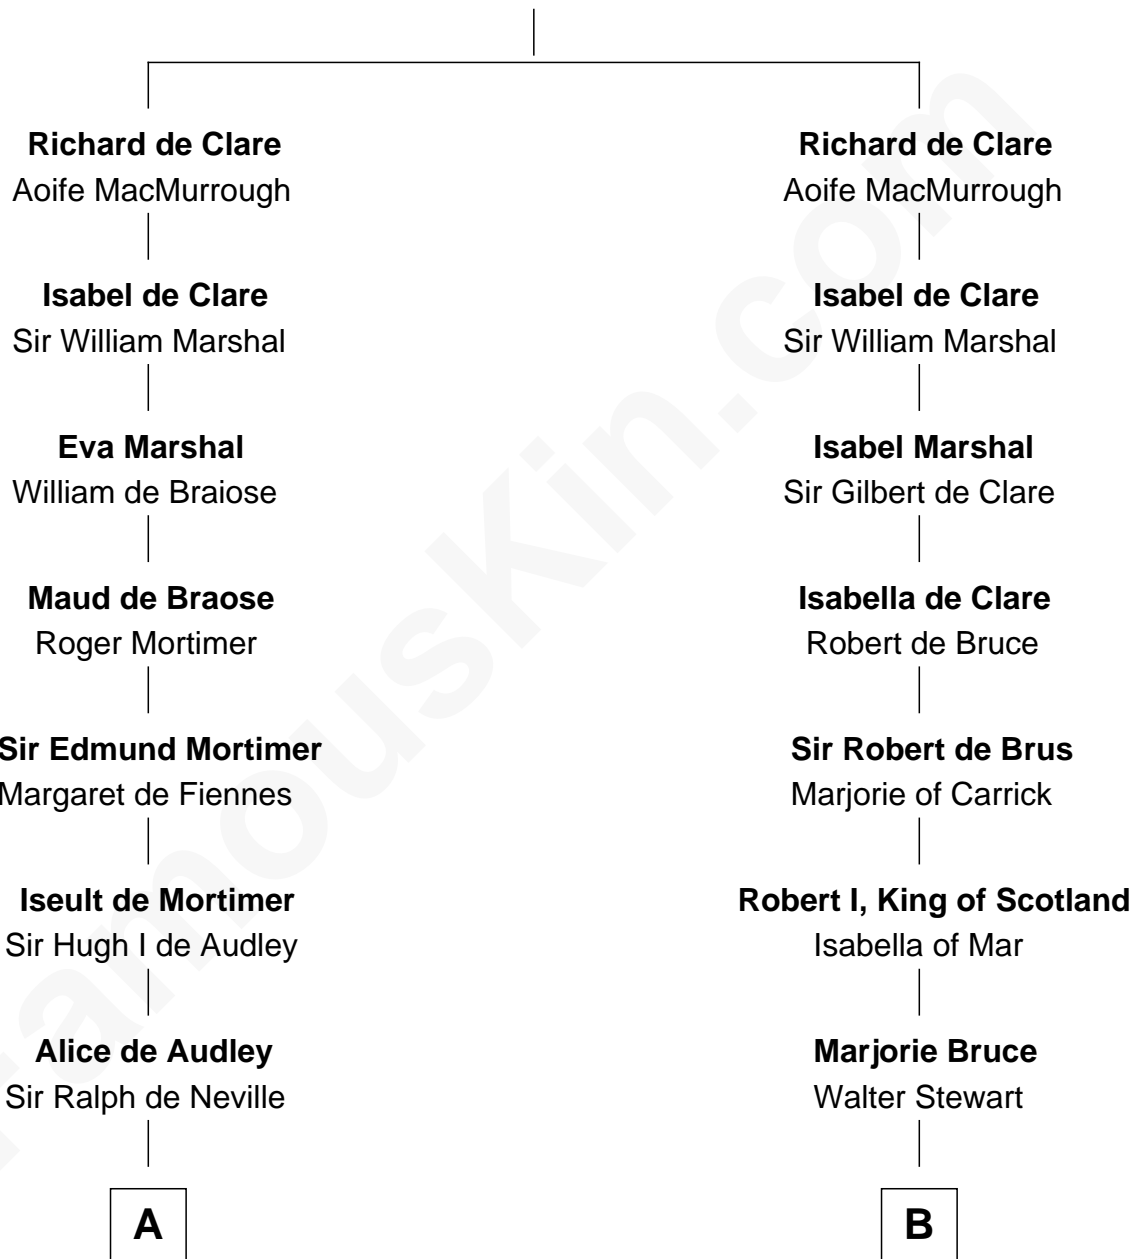

FamousKin.com

Relationship Chart of

John Carroll

Founder of Georgetown University

19th cousin of

Major John Pitcairn

British Commander at Battle of Lexington

Gilbert Fitzgilbert de Clare

Isabel de Beaumont

C

Anne Digges
Henry Darnall

Eleanor Darnall
Daniel Carroll

John Carroll
Founder, Georgetown University

D

Mary Erskine
William Hamilton

Katherine Hamilton
Rev. David Pitcairn

Major John Pitcairn
British Commander at Lexington

FamousKin.com