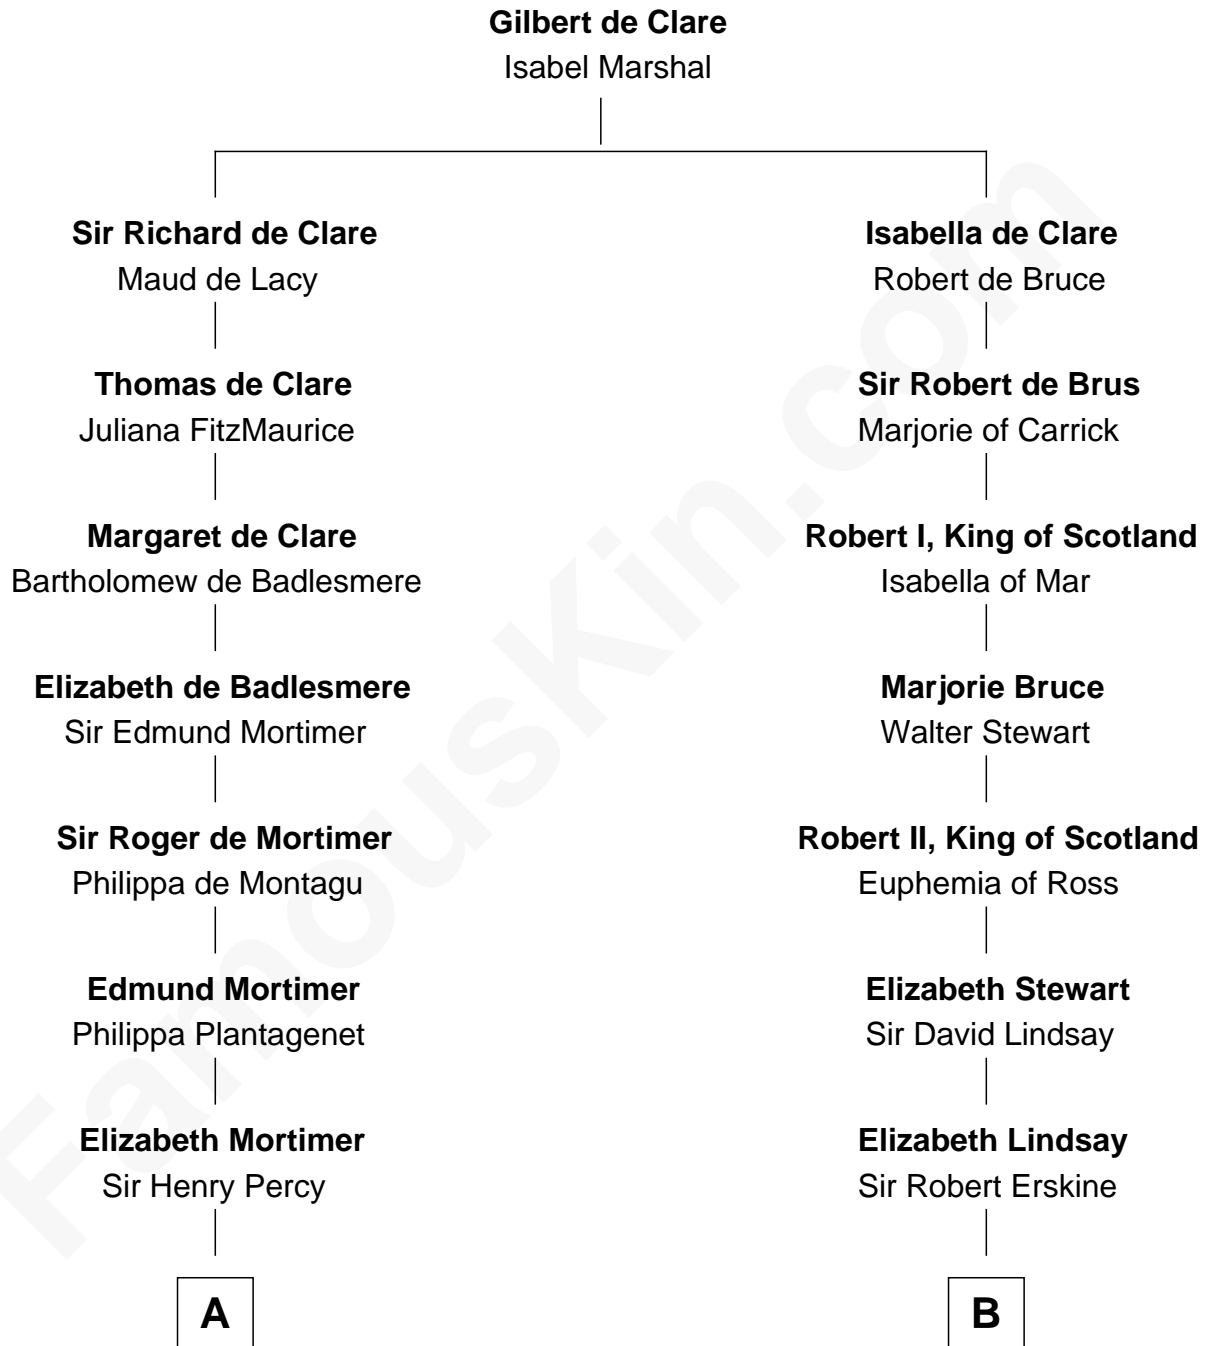

FamousKin.com

Relationship Chart of

John Carroll

Founder of Georgetown University

16th cousin 3 times removed of

Major John Pitcairn

British Commander at Battle of Lexington

C

—
Anne Digges
Henry Darnall

—
Eleanor Darnall
Daniel Carroll

—
John Carroll
Founder, Georgetown University

FamousKin.com