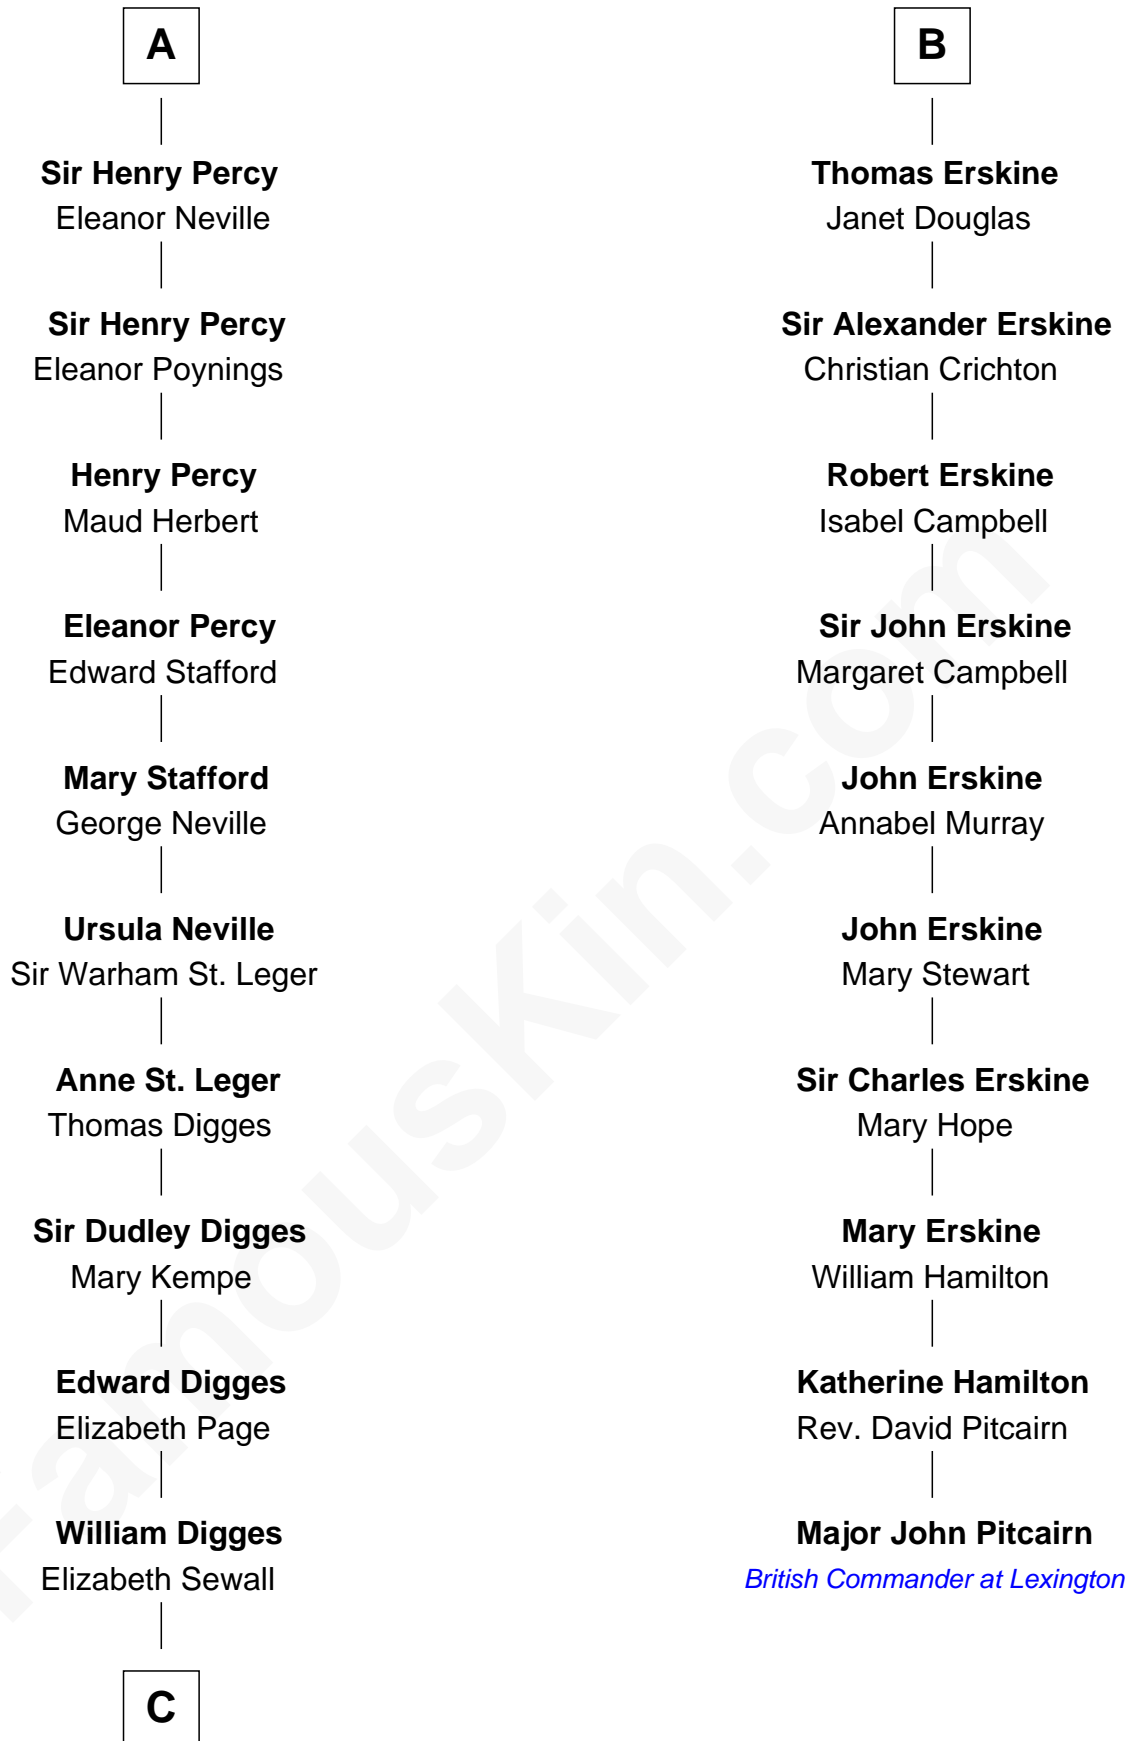

FamousKin.com

Relationship Chart of

John Carroll

Founder of Georgetown University

16th cousin 3 times removed of

Major John Pitcairn

British Commander at Battle of Lexington

C

—
Anne Digges
Henry Darnall

—
Eleanor Darnall
Daniel Carroll

—
John Carroll
Founder, Georgetown University

FamousKin.com