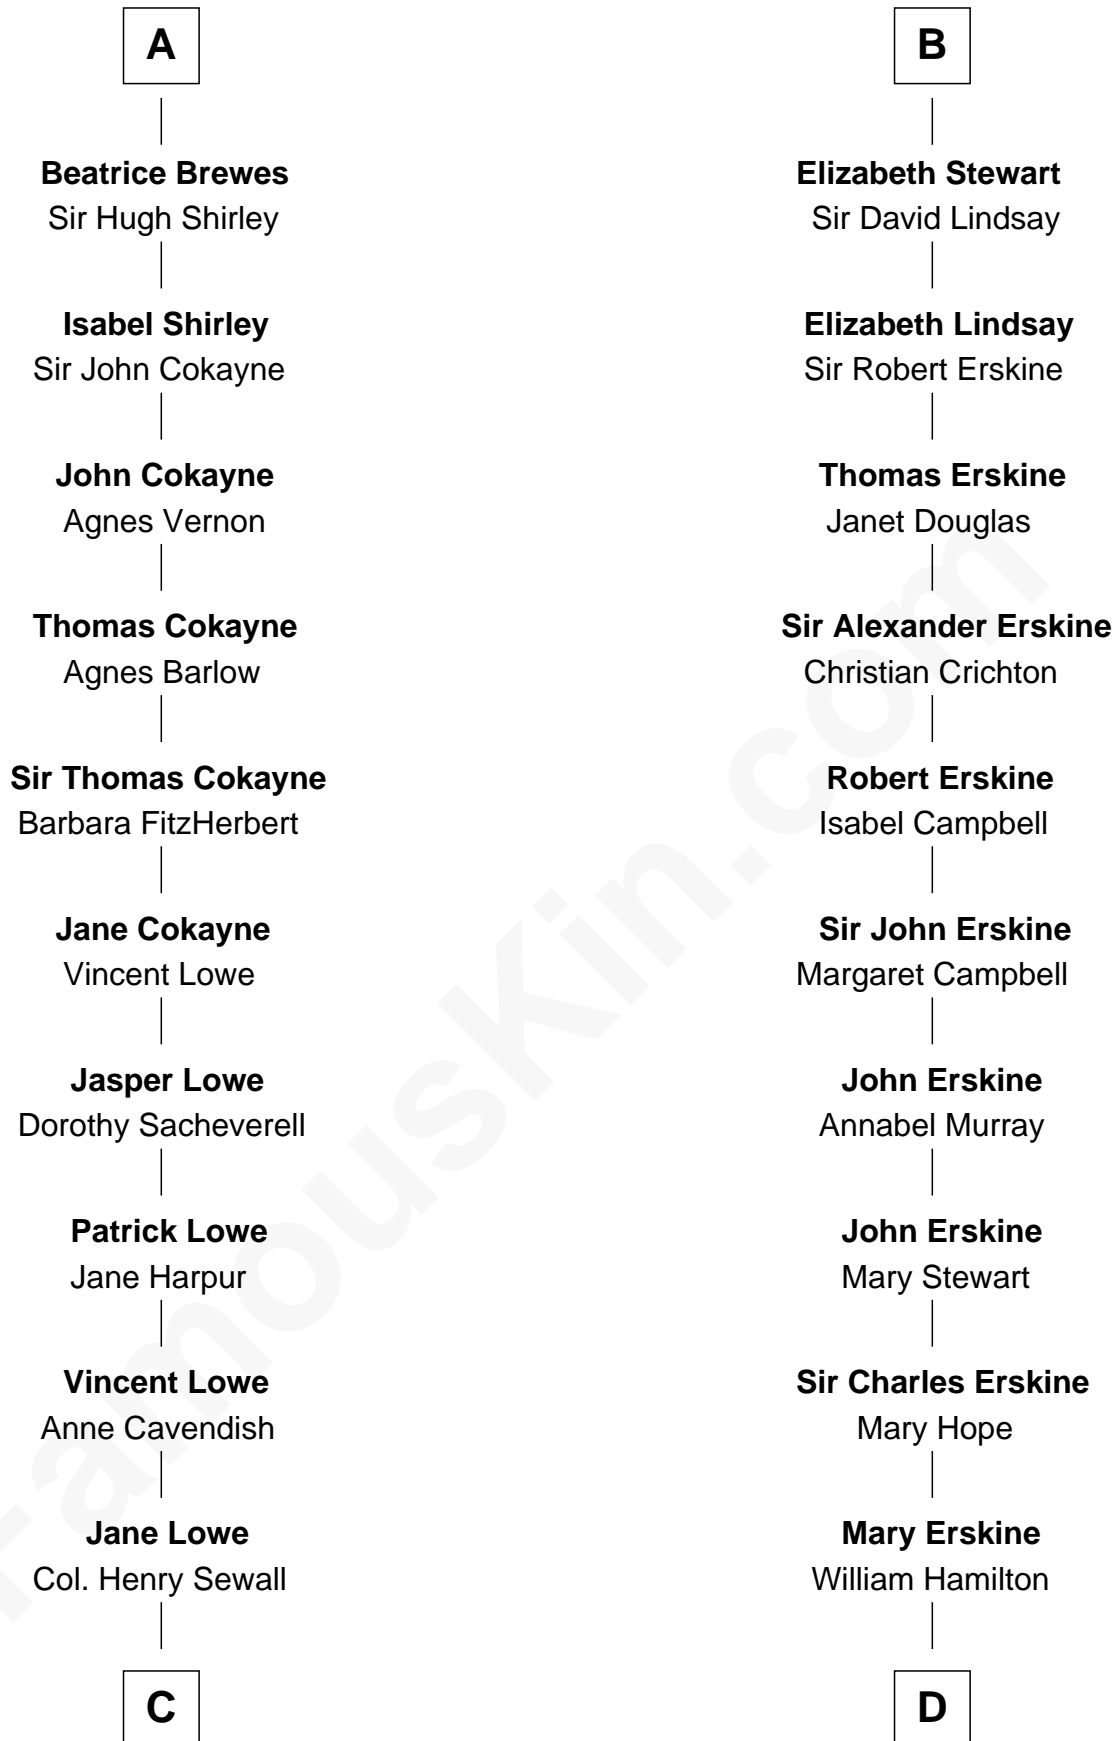

FamousKin.com

Relationship Chart of

John Carroll

Founder of Georgetown University

18th cousin 2 times removed of

Major John Pitcairn

British Commander at Battle of Lexington

C

Elizabeth Sewall

William Digges

Anne Digges

Henry Darnall

Eleanor Darnall

Daniel Carroll

John Carroll

Founder, Georgetown University